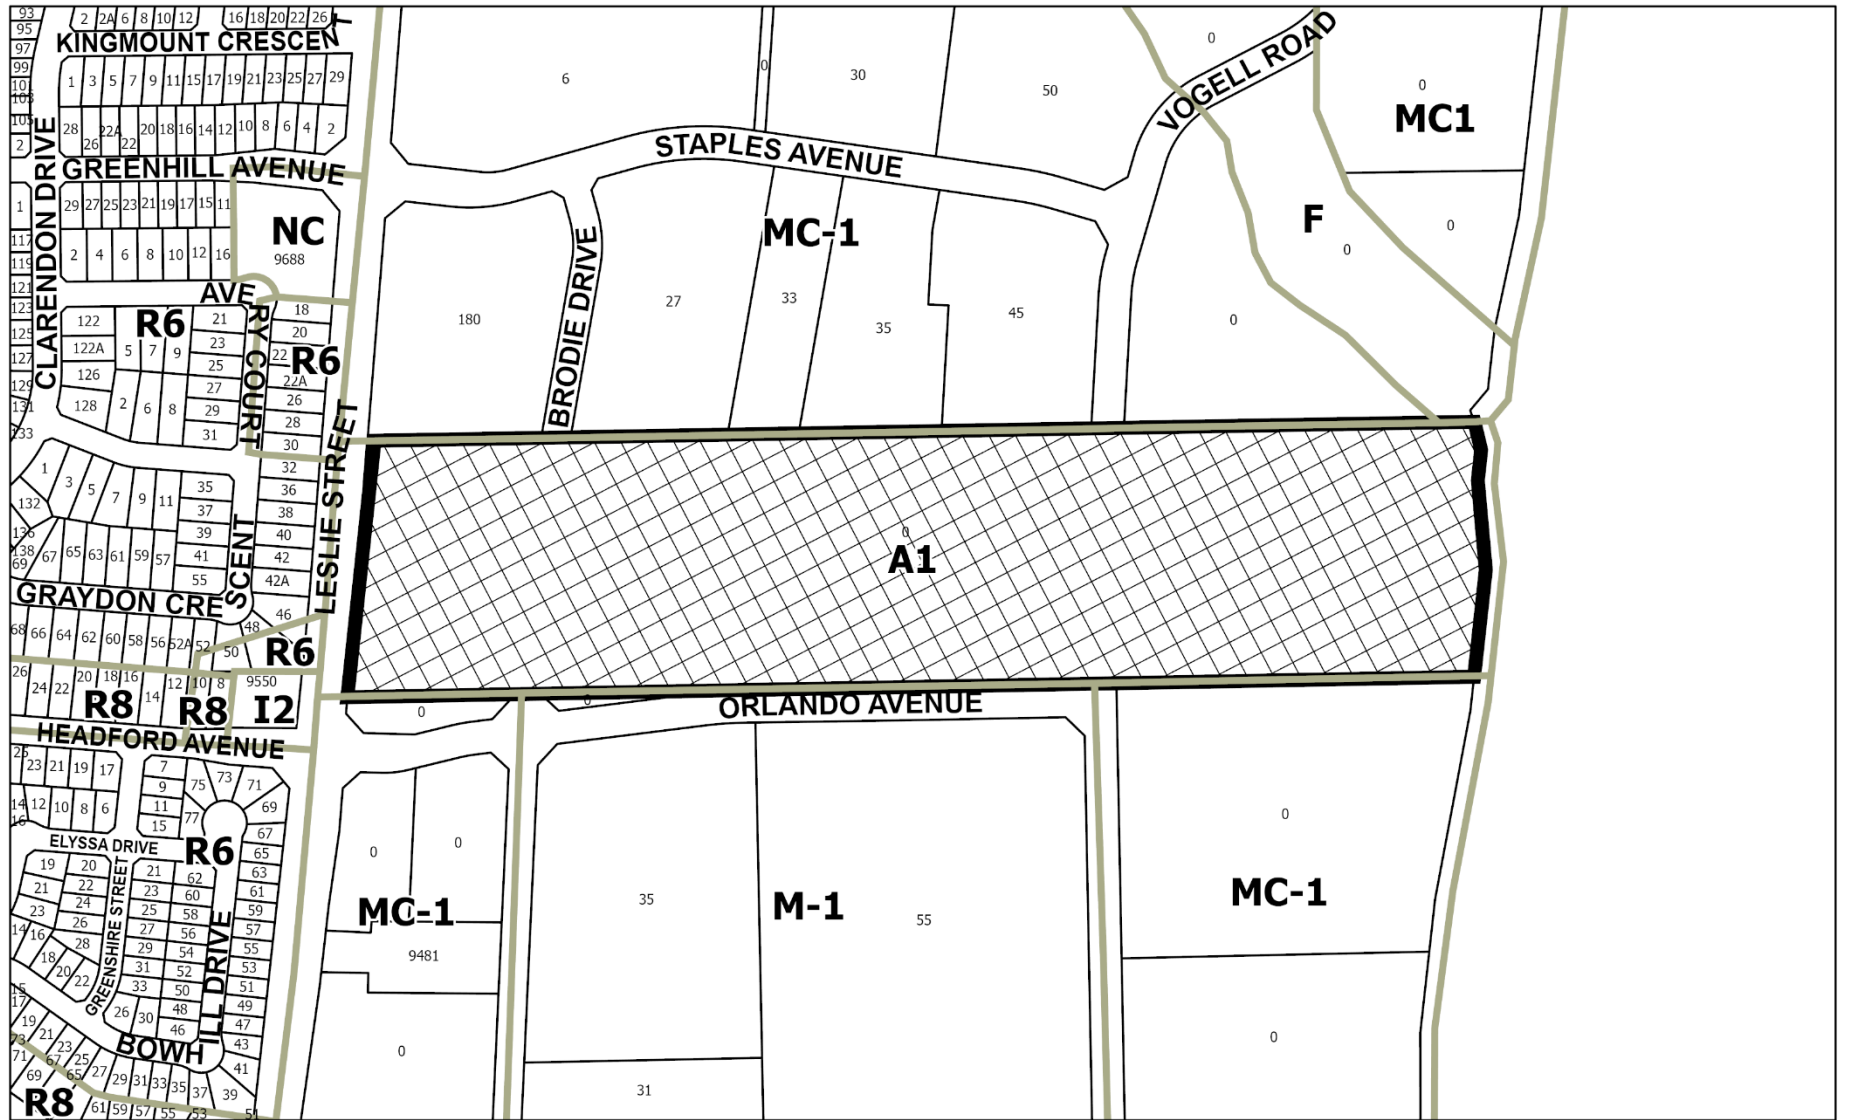

# MAP 2 - EXISTING ZONING

## Legend

Subject Lands

0 Leslie Street

SF/DW SRPI.22.103

BLOCK 21 File Nos. D02-22015 and SUB-22-0007

CITY OF RICHMOND HILL  
PLANNING AND INFRASTRUCTURE  
DEPARTMENT