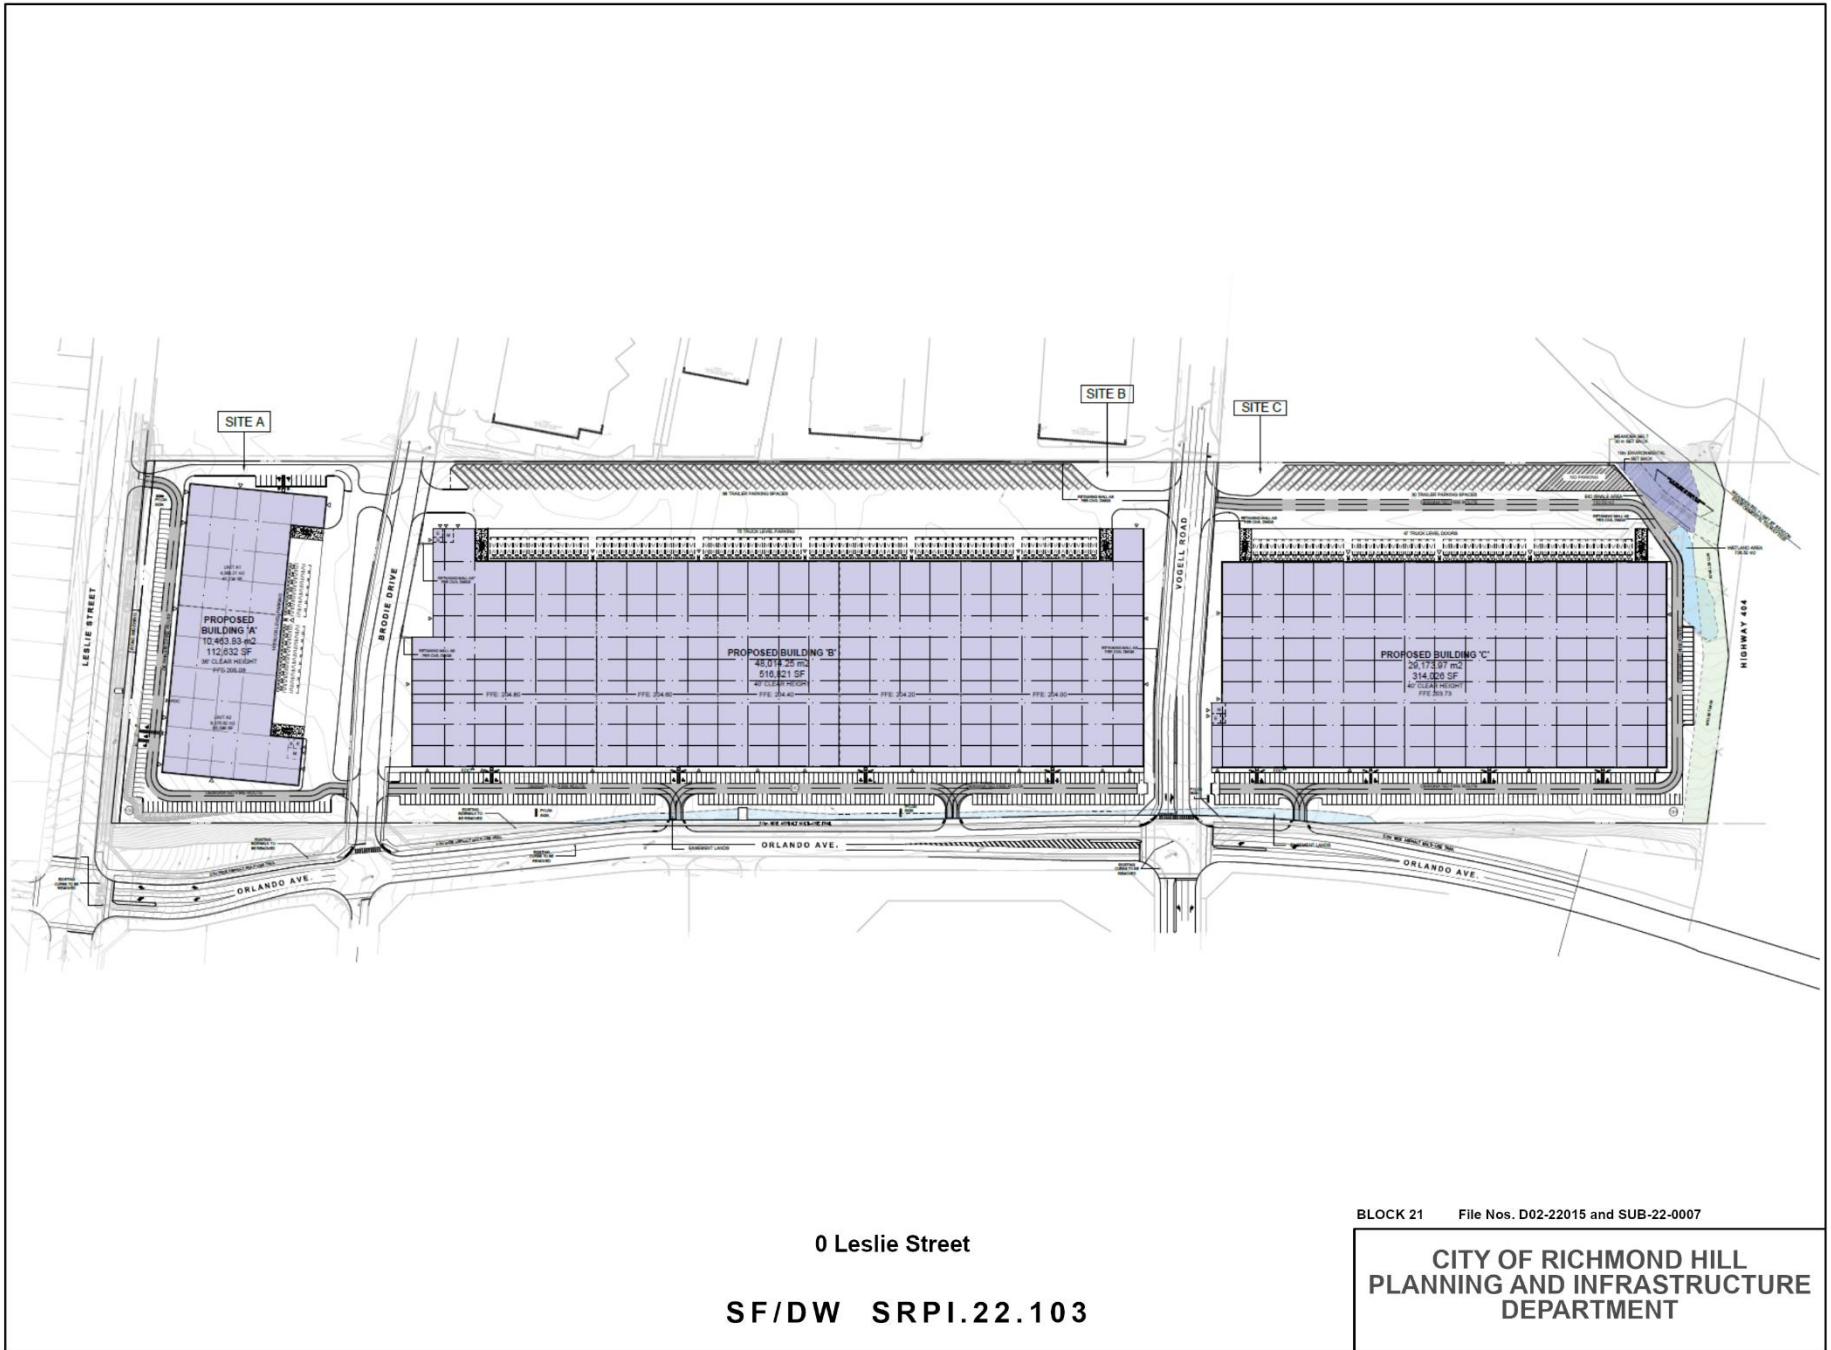

MAP 5 - PROPOSED CONCEPTUAL SITE PLAN

0 Leslie Street

SF/DW SRPI.22.103

BLOCK 21 File Nos. D02-22015 and SUB-22-007

CITY OF RICHMOND HILL
PLANNING AND INFRASTRUCTURE
DEPARTMENT