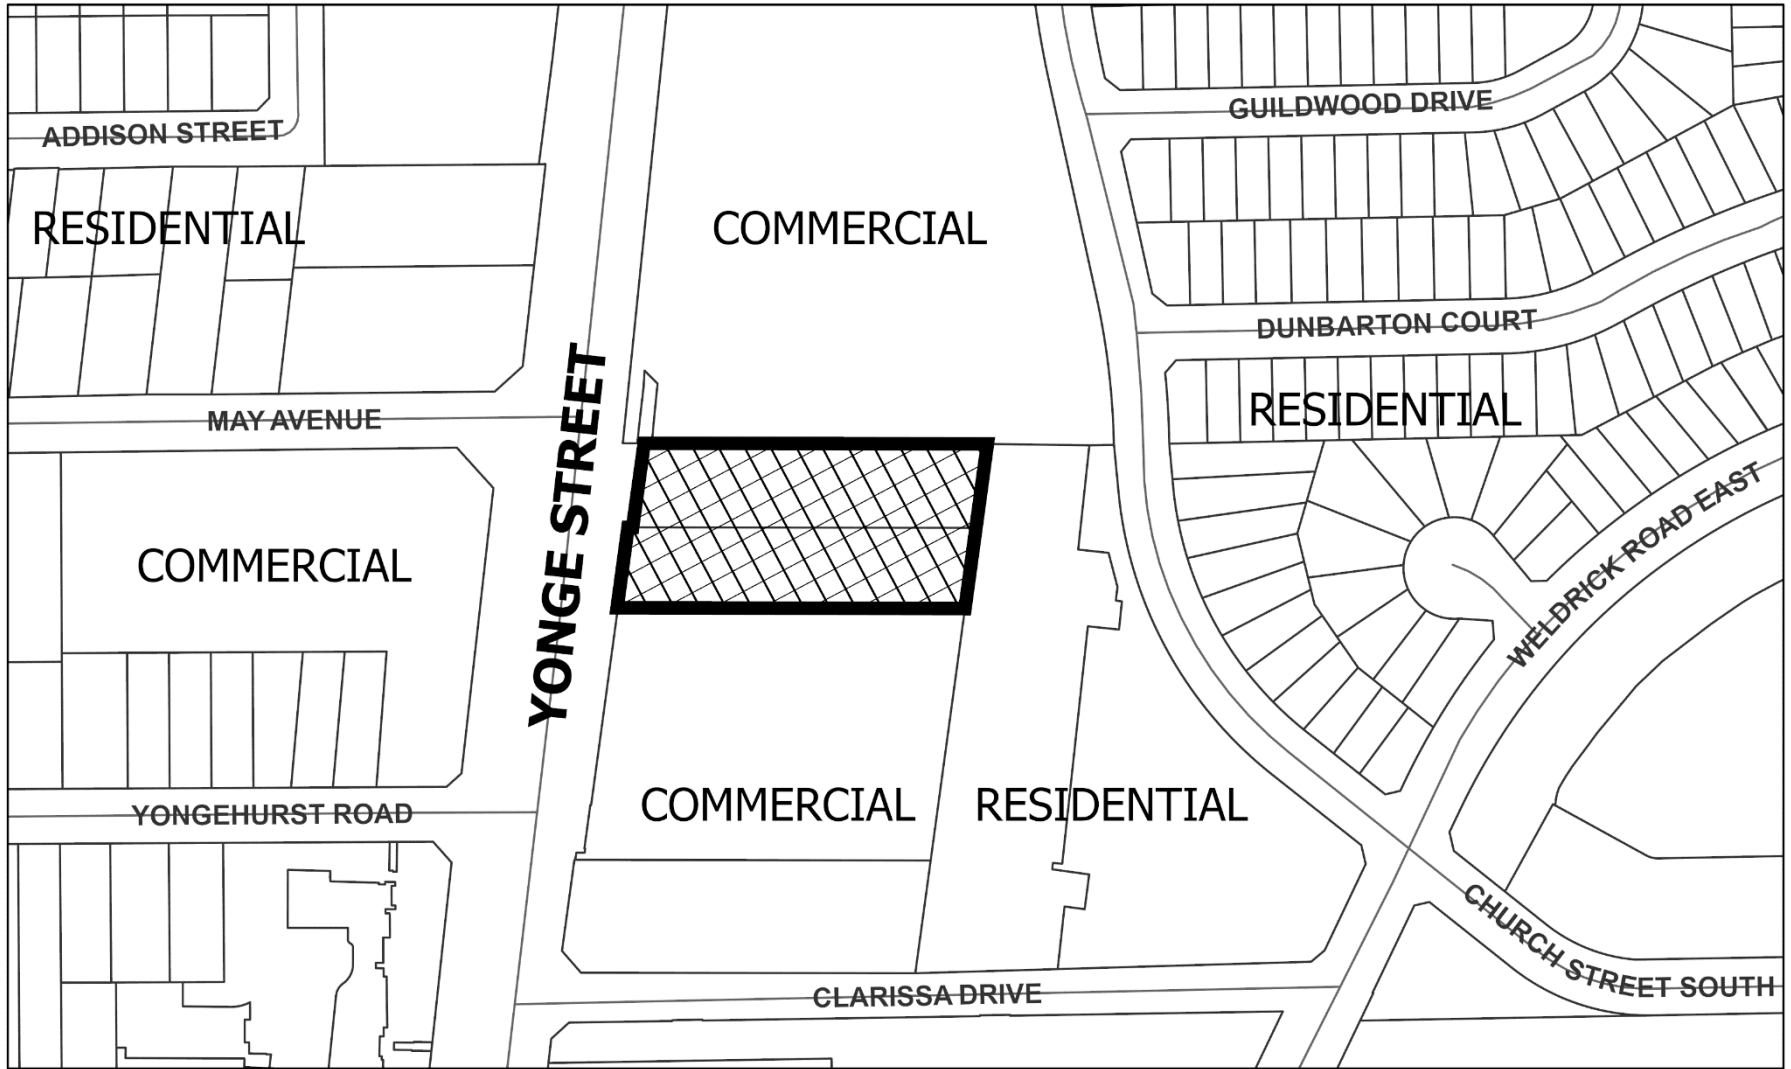

MAP 2 - NEIGHBOURHOOD CONTEXT

Legend

Subject Lands

9675, 9697 and 9699 Yonge Street

LP/DW SRPI.22.101

BLOCK 23 File Nos. D01-18003 and D02-18013

CITY OF RICHMOND HILL
PLANNING AND INFRASTRUCTURE
DEPARTMENT