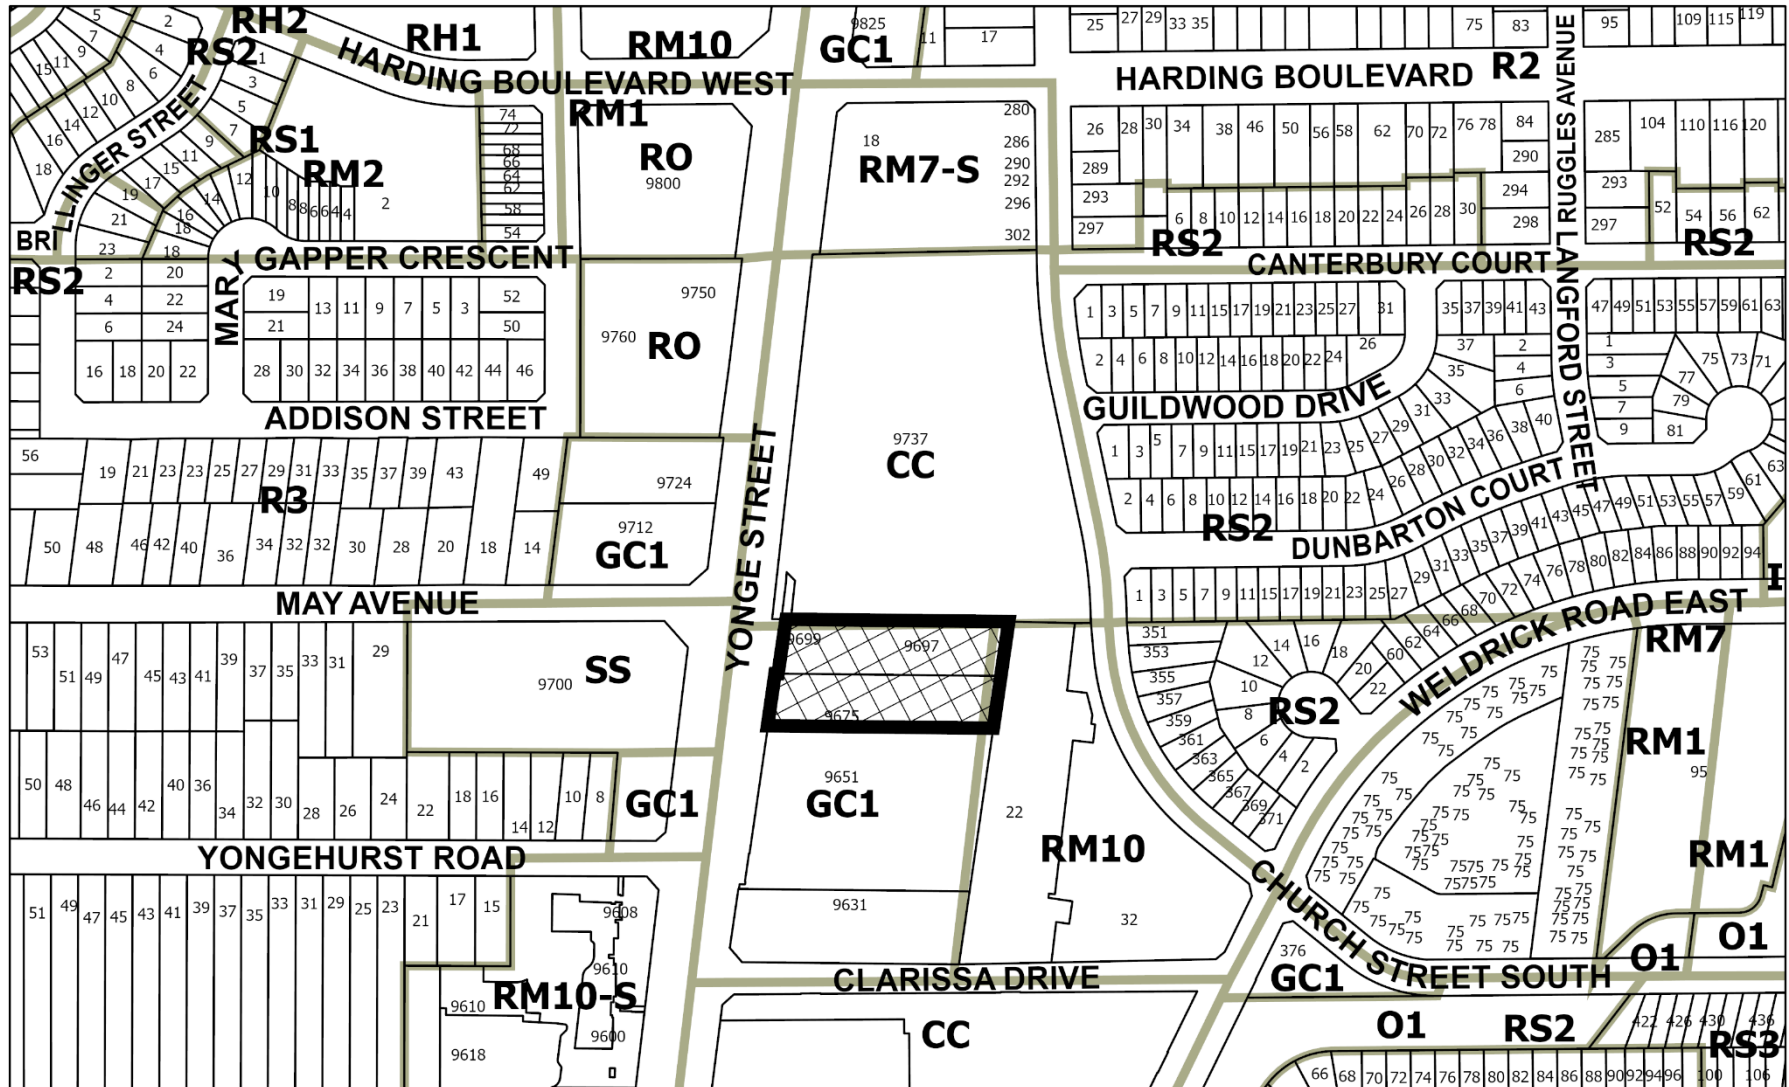

MAP 4 - EXISTING ZONING

9675, 9697 and 9699 Yonge Street

Legend

Subject Lands

LP/DW SRPI.22.101

BLOCK 23 File Nos. D01-18003 and D02-18013

CITY OF RICHMOND HILL
PLANNING AND INFRASTRUCTURE
DEPARTMENT