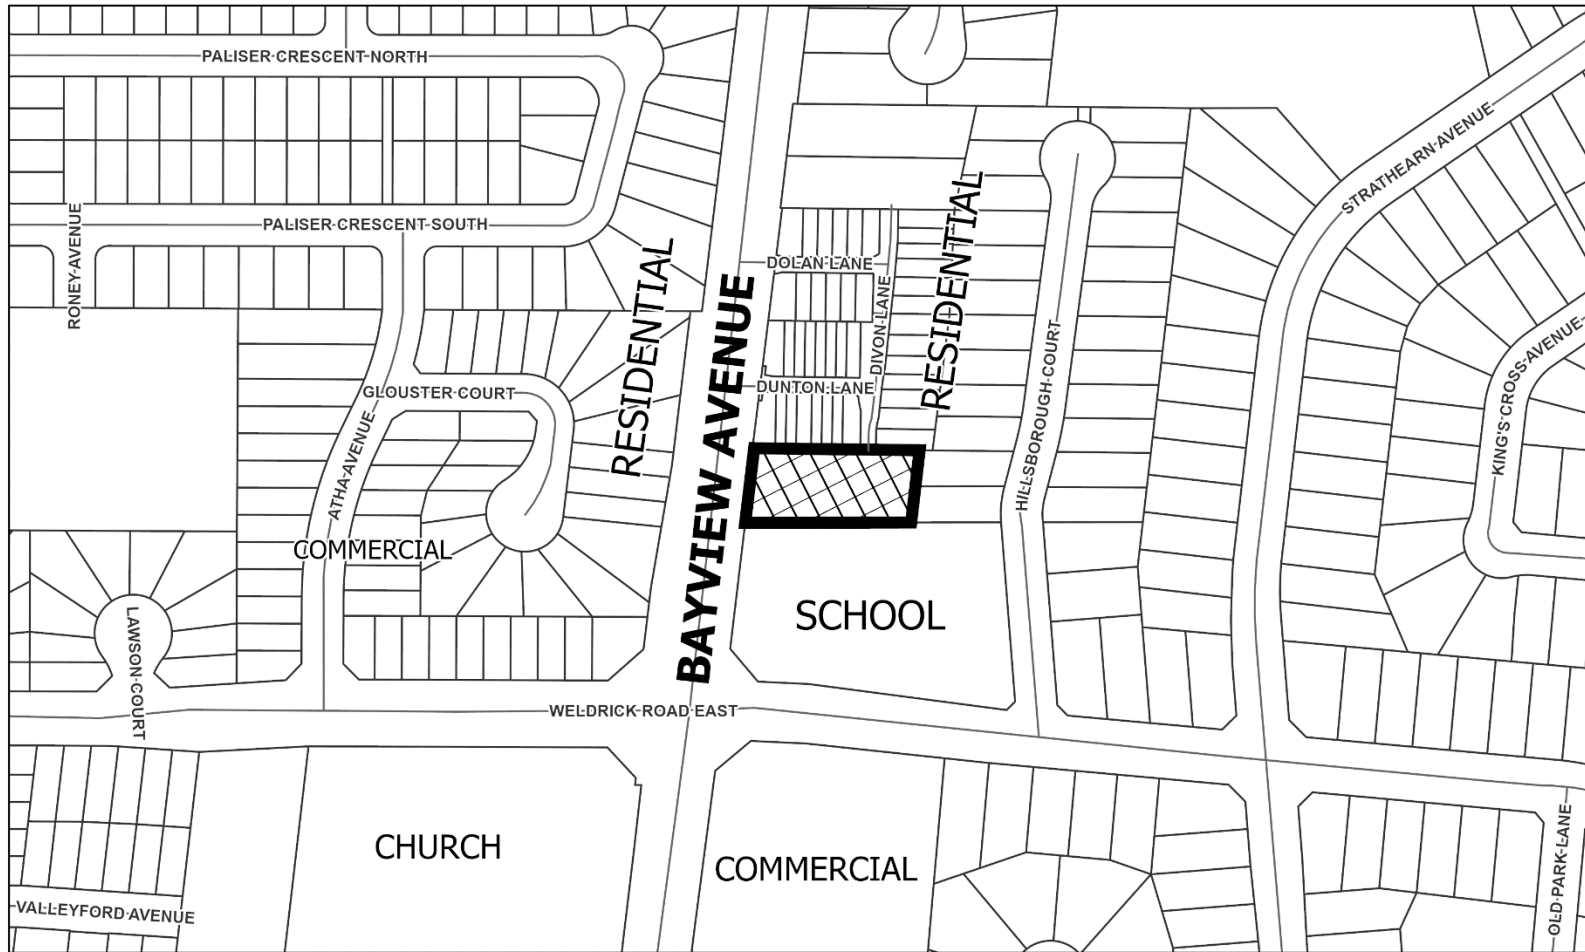

MAP 2 - NEIGHBOURHOOD CONTEXT

Legend

 **Subject Lands**

9741 Bayview Avenue

AD/VC SRPI.23.005

BLOCK 22 File Nos. ZBLA-22-0021

**CITY OF RICHMOND HILL
PLANNING AND INFRASTRUCTURE
DEPARTMENT**