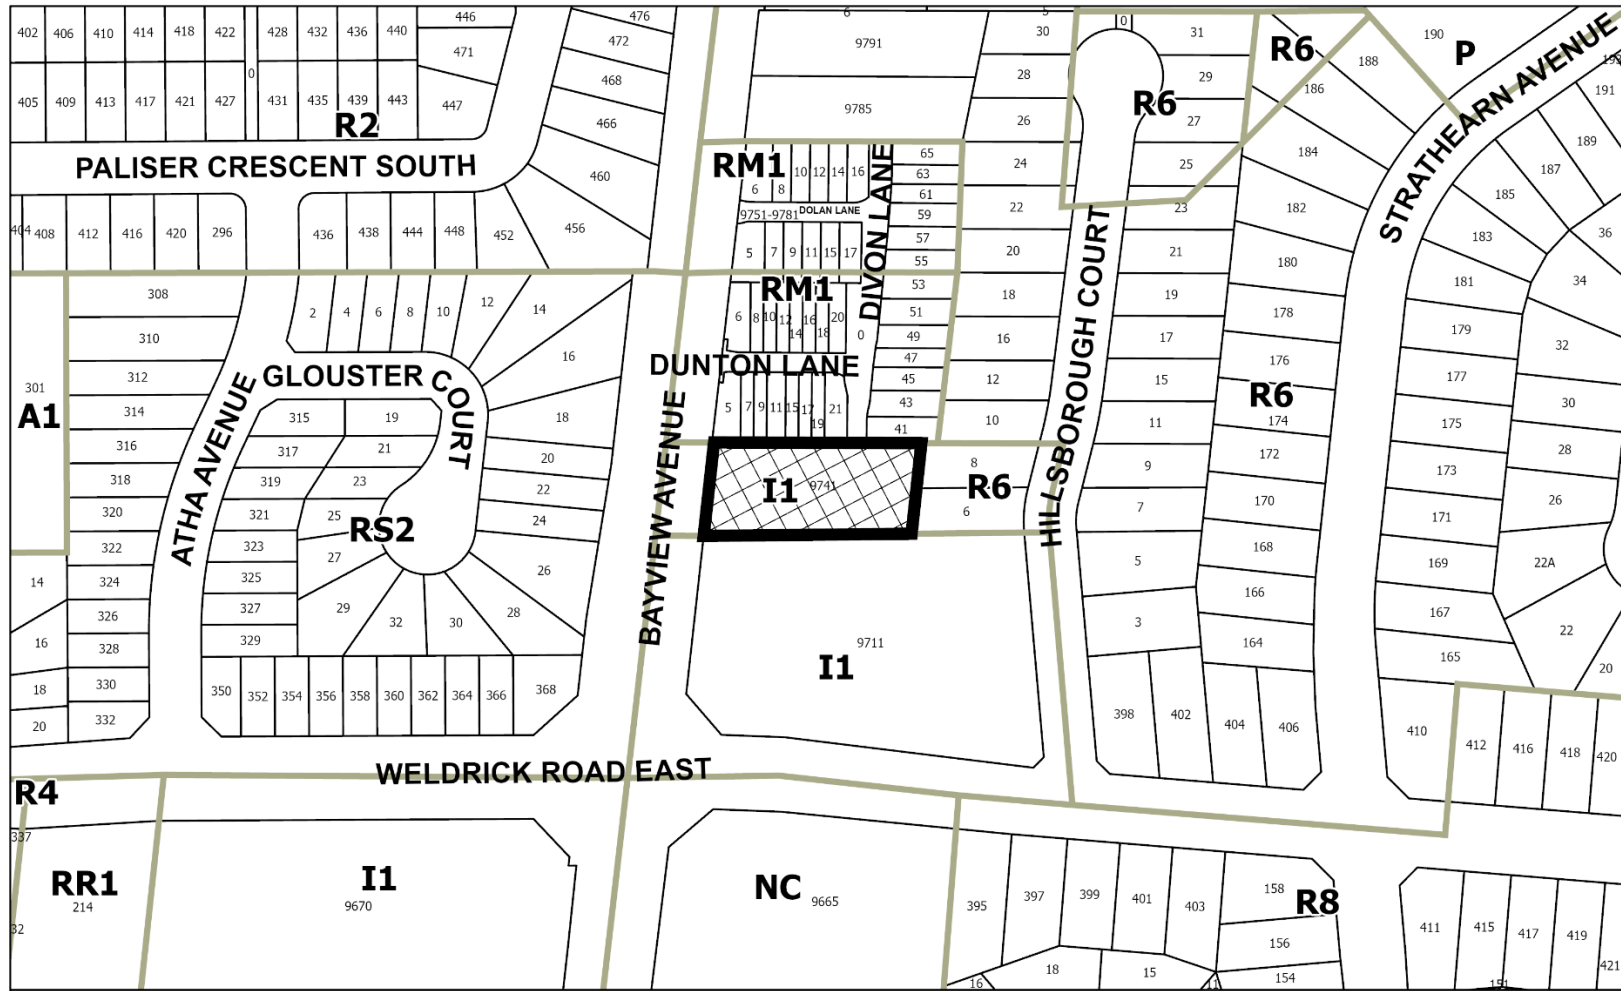

# MAP 4 - EXISTING ZONING

**Legend**

**Subject Lands**

9741 Bayview Avenue

AD/VC SRPI.23.005

BLOCK 22 File Nos. ZBLA-22-0021

**CITY OF RICHMOND HILL  
PLANNING AND INFRASTRUCTURE  
DEPARTMENT**