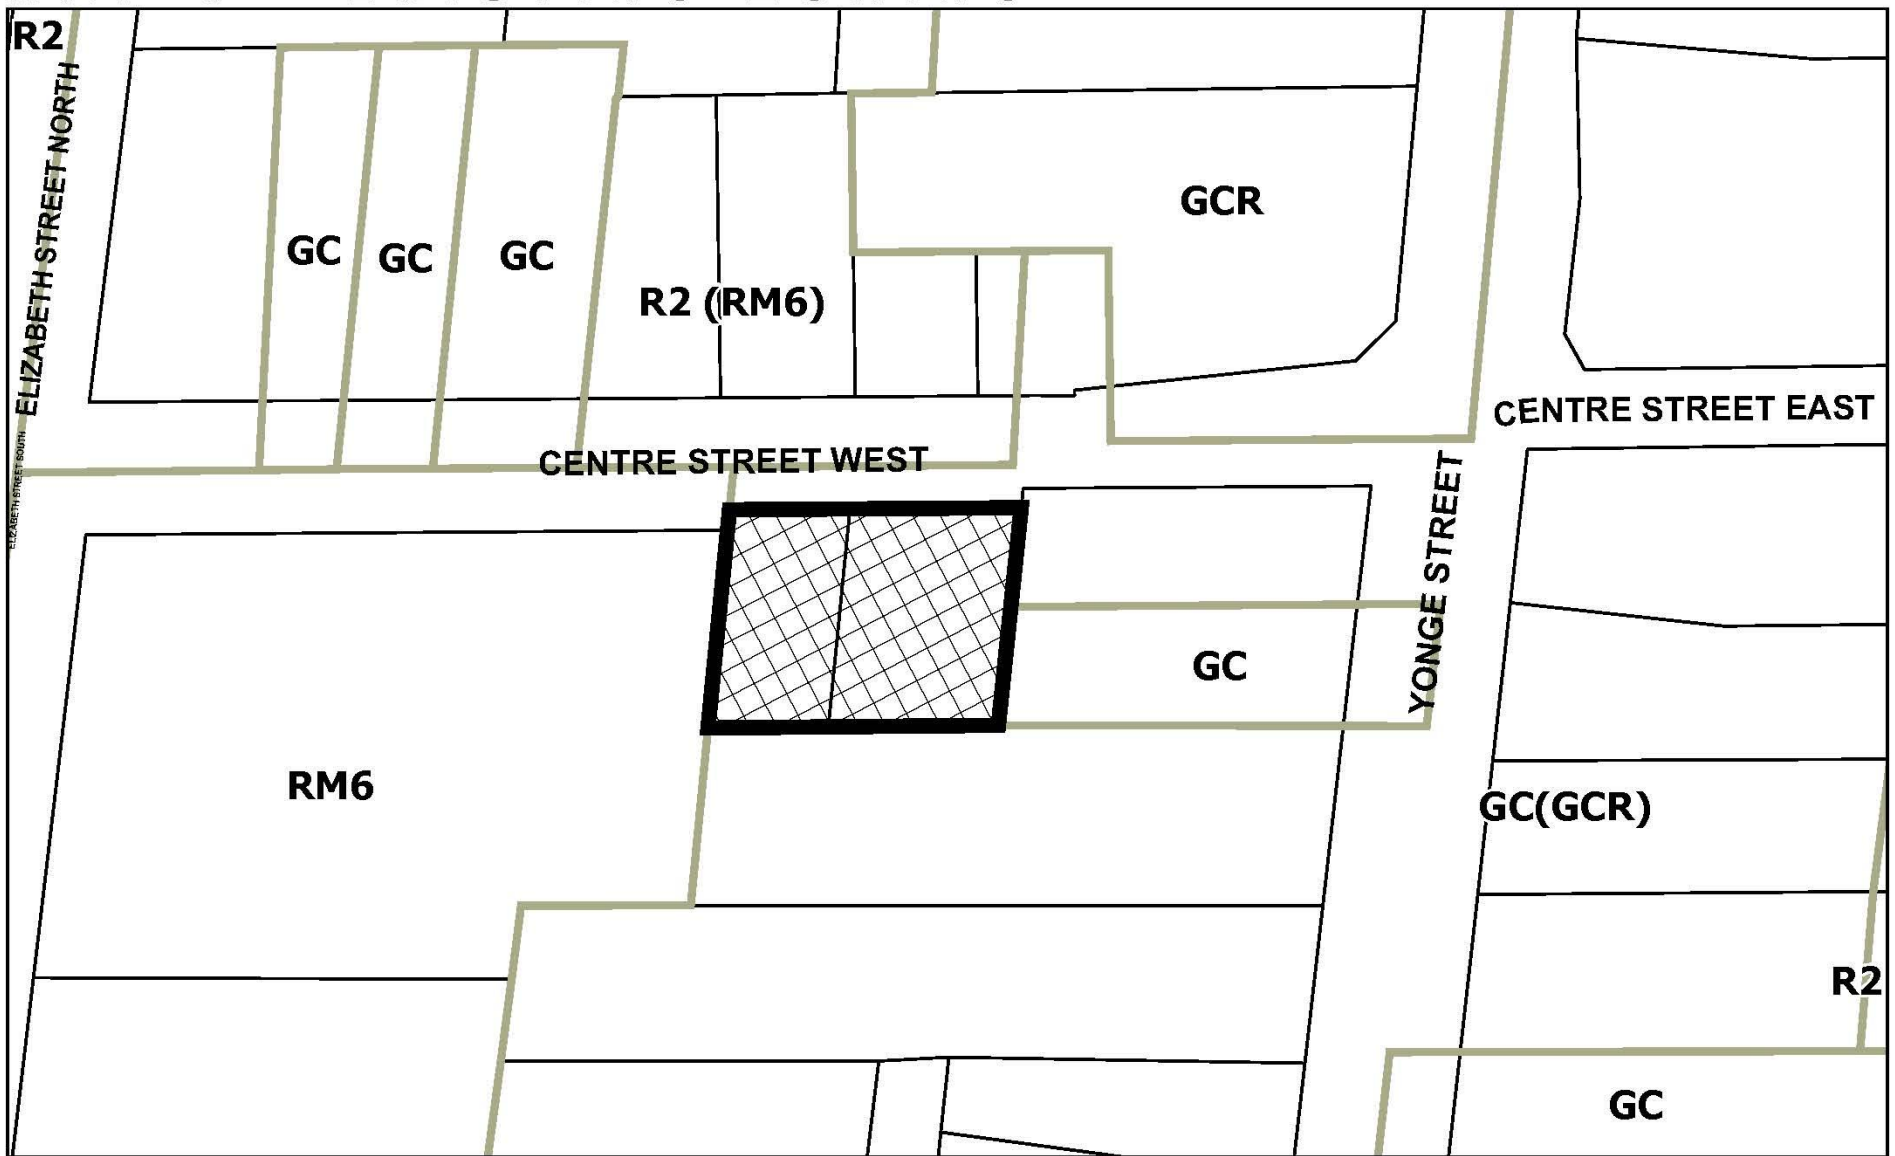

MAP 3 - EXISTING ZONING

Legend

Subject Lands

16 and 20 Centre Street West

SM/AA SRPI.23.014

BLOCK 17 File NO. OPA-22-0007 and ZBLA-22-0022

CITY OF RICHMOND HILL
PLANNING AND INFRASTRUCTURE
DEPARTMENT