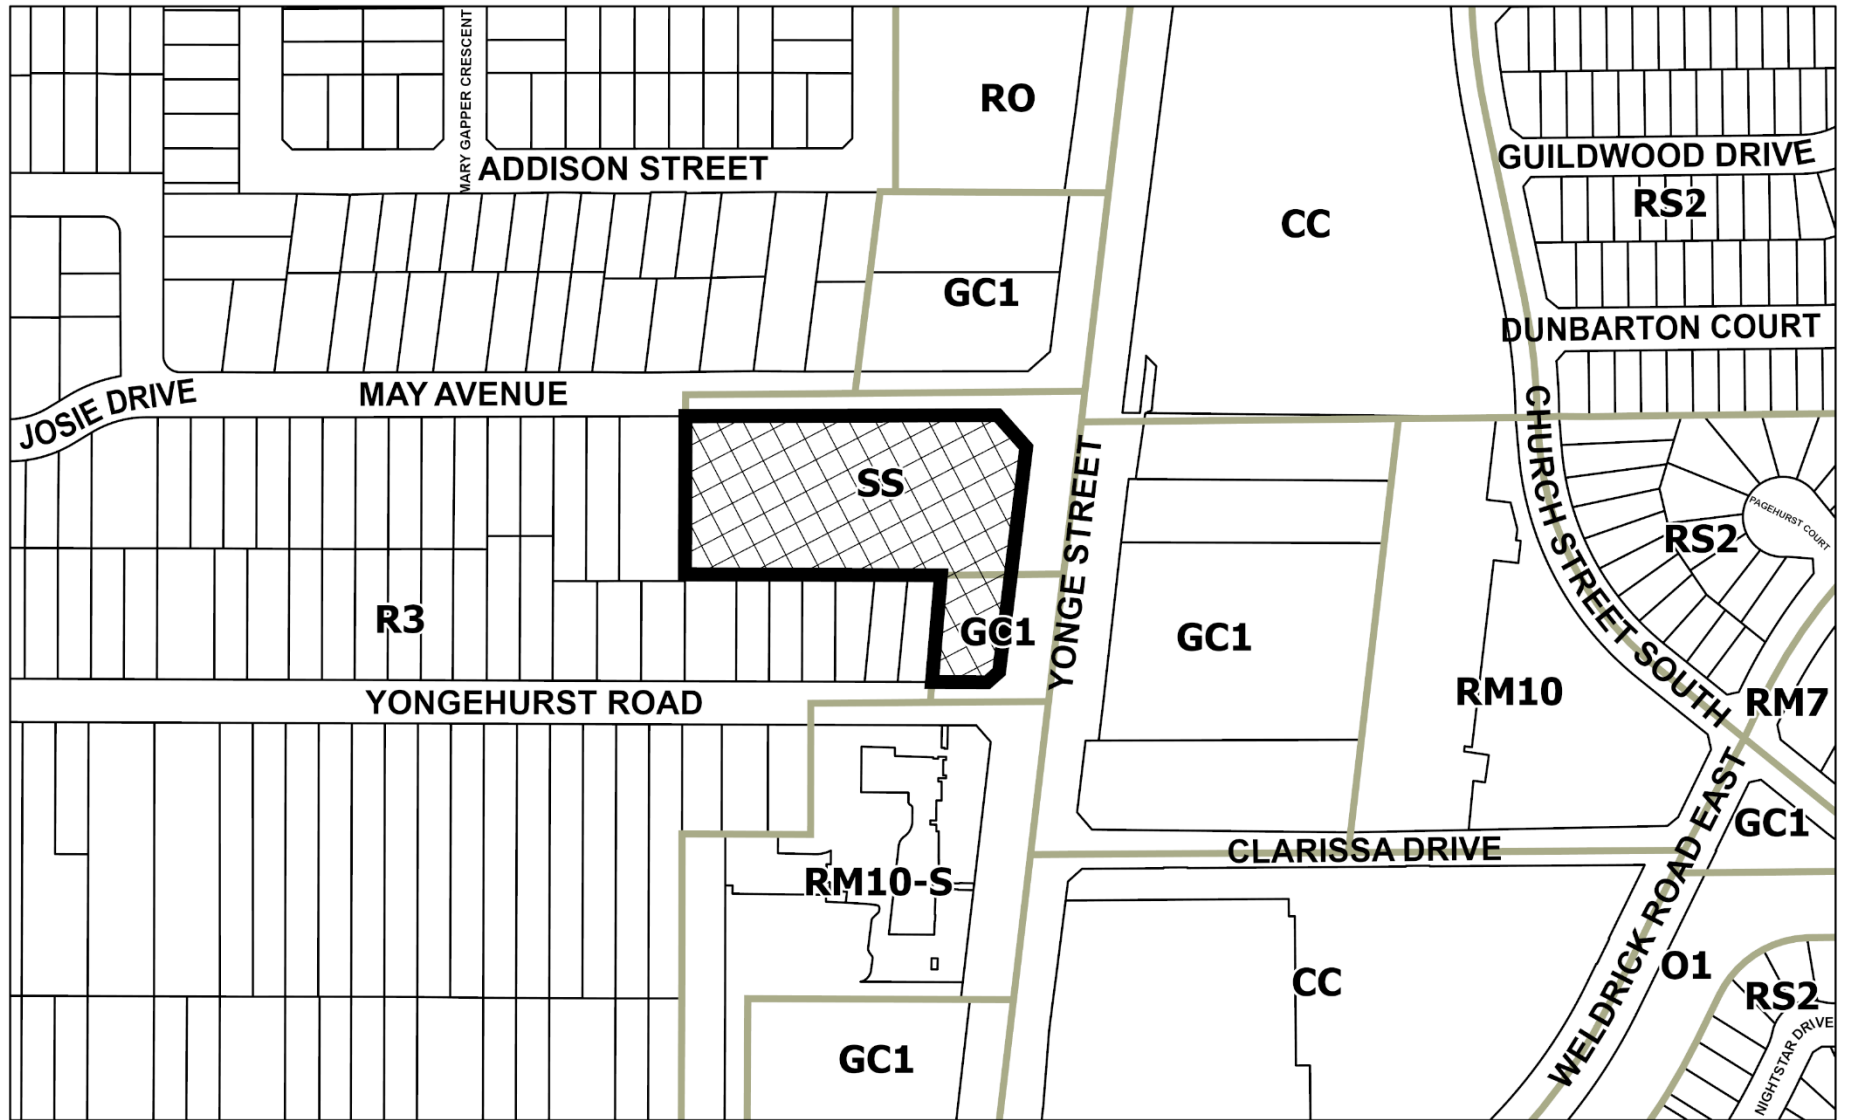

# MAP 3 - EXISTING ZONING

## Legend

Subject Lands

9700 Yonge Street

SF/AA SRPI.23.015

BLOCK 24 File NO. OPA-22-0006 ZBLA-22-0020 SUB-22-0010

CITY OF RICHMOND HILL  
PLANNING AND INFRASTRUCTURE  
DEPARTMENT