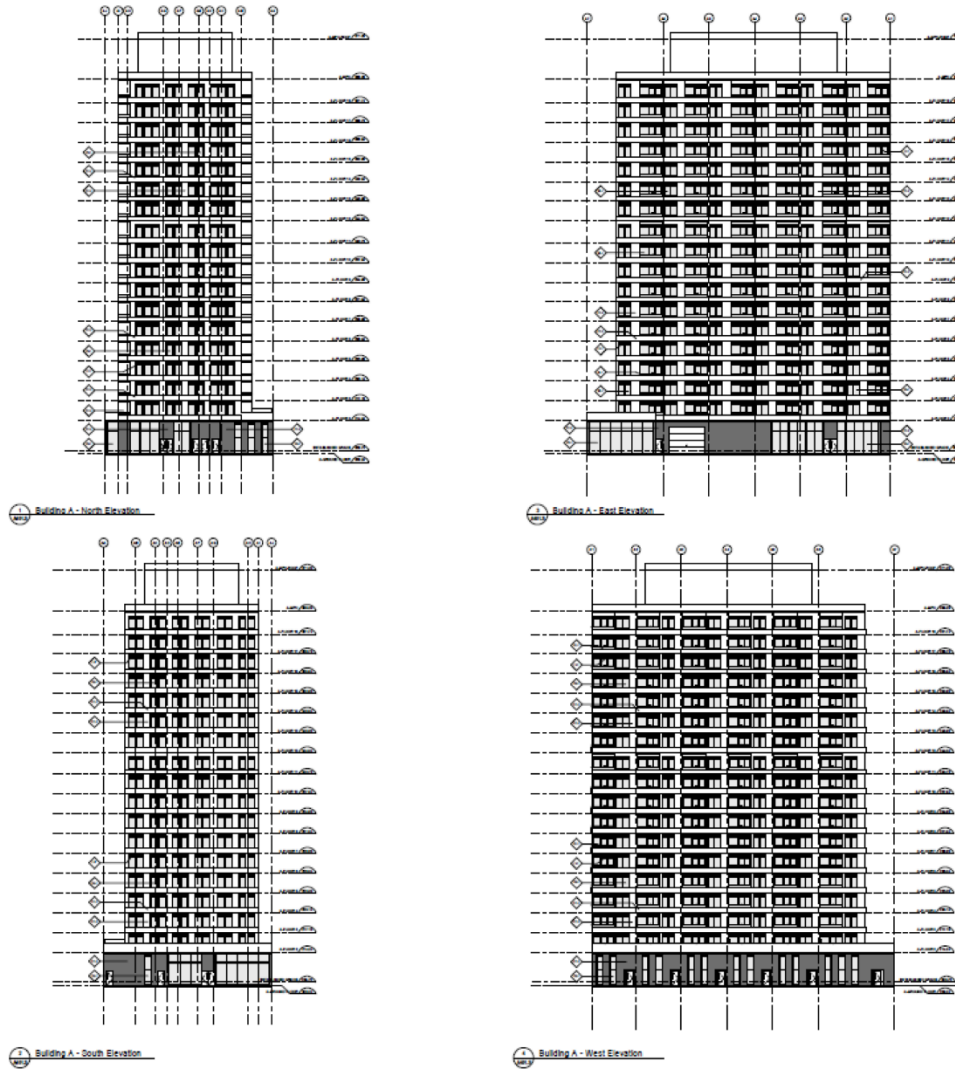

MAP 6 - PROPOSED ELEVATION BUILDING A

9700 Yonge Street

SF/AA SRPI.23.015

BLOCK 24 File NO. OPA-22-0006 ZBLA-22-0020 SUB-22-0010

CITY OF RICHMOND HILL
PLANNING AND INFRASTRUCTURE
DEPARTMENT