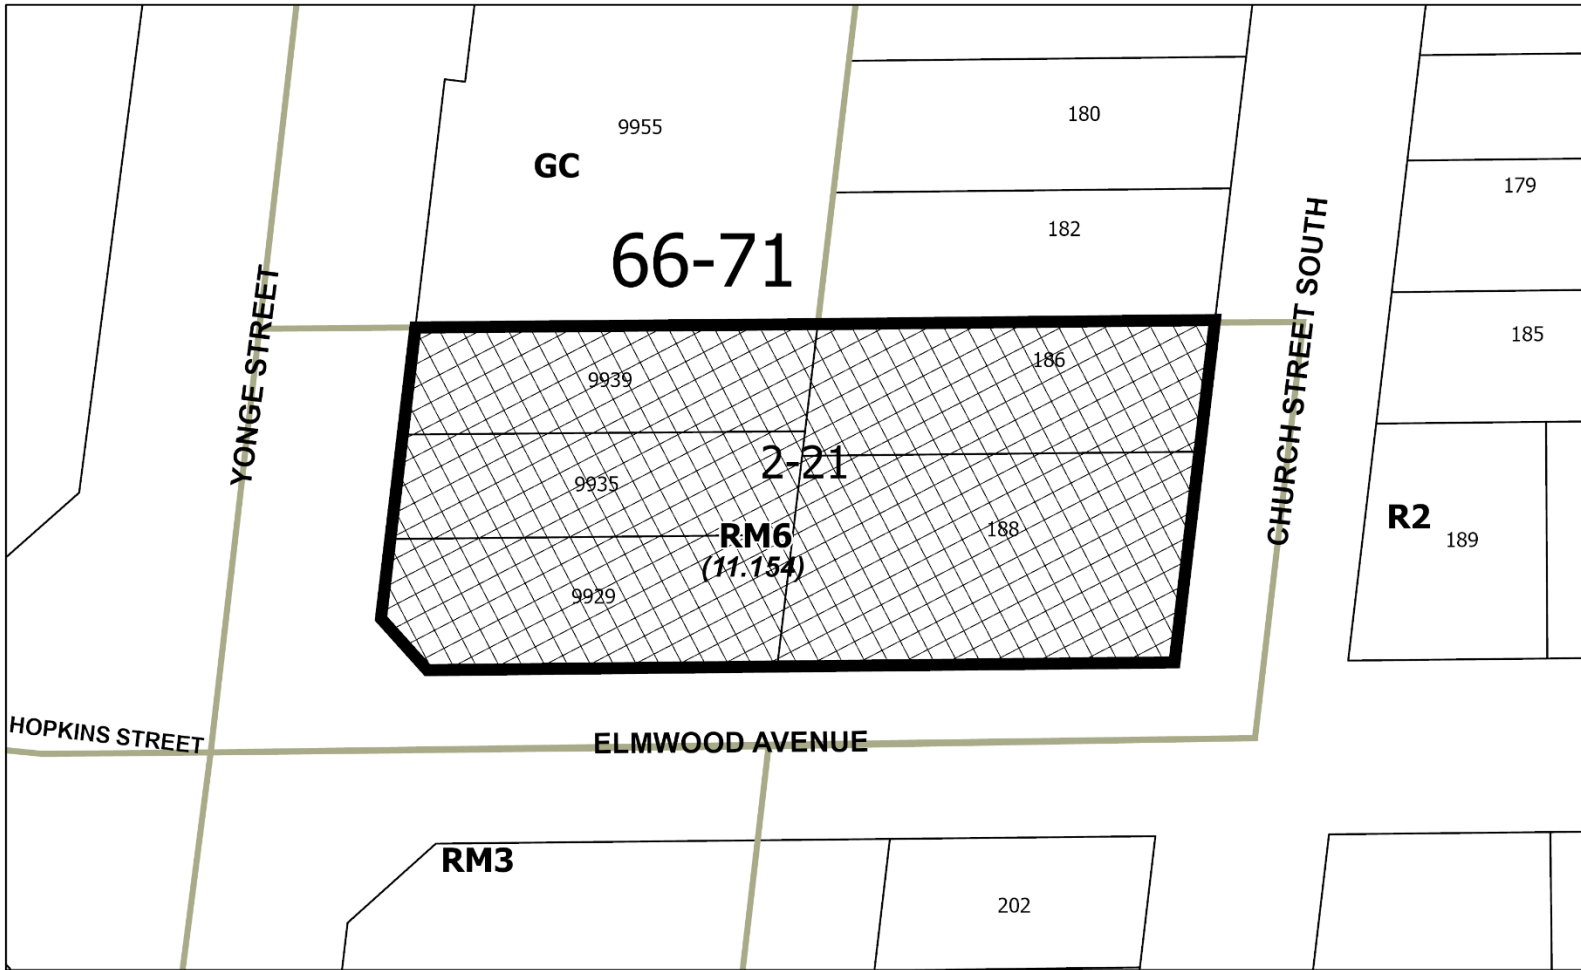

# MAP 3 - EXISTING ZONING

**Legend**

**Subject Lands**

9929, 9935, 9939 Yonge Street &  
186, 188 Church Street South

KF/VC SRPI.23.011

BLOCK 23 File NO. D06-18056

CITY OF RICHMOND HILL  
PLANNING AND INFRASTRUCTURE  
DEPARTMENT