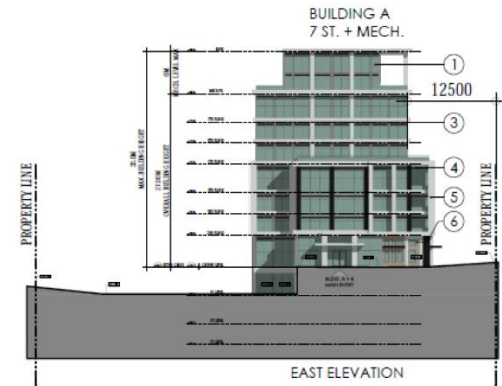

MAP 8 - REVISED ELEVATION PLANS - BUILDING A

11160 and 11172 Yonge Street
SF/VC SRPI.23.023

BLOCK 16 File NO. D01-20013 and D02-20025

CITY OF RICHMOND HILL
PLANNING AND INFRASTRUCTURE
DEPARTMENT