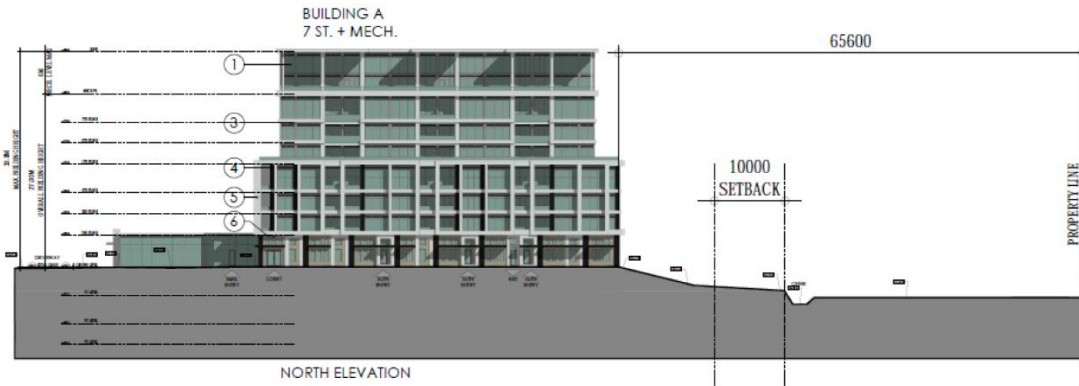

MAP 8 - REVISED ELEVATION PLANS - BUILDING A

11160 and 11172 Yonge Street
SF/VC SRPI.23.023

BLOCK 16 File NO. D01-20013 and D02-20025

CITY OF RICHMOND HILL
PLANNING AND INFRASTRUCTURE
DEPARTMENT