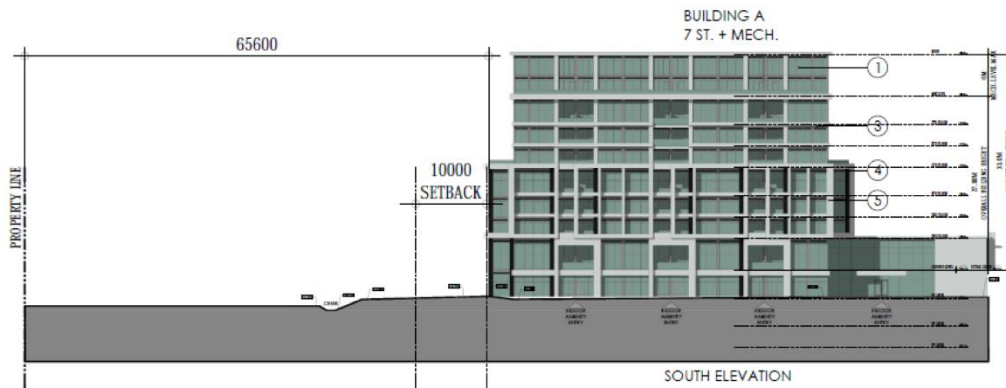

MAP 8 - REVISED ELEVATION PLANS - BUILDING A

11160 and 11172 Yonge Street
SF/VC SRPI.23.023

BLOCK 16 File NO. D01-20013 and D02-20025

CITY OF RICHMOND HILL
PLANNING AND INFRASTRUCTURE
DEPARTMENT