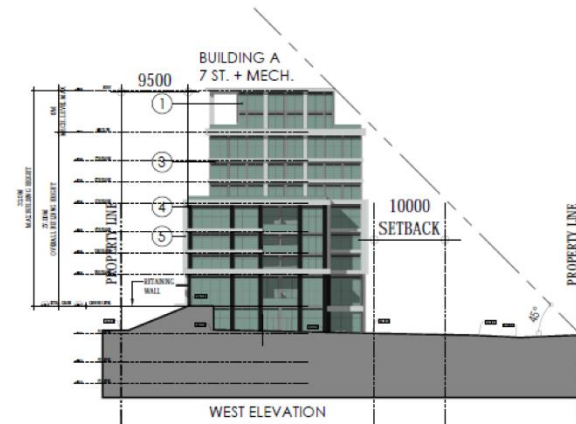

MAP 8 - REVISED ELEVATION PLANS - BUILDING A

11160 and 11172 Yonge Street
SF/VC SRPI.23.023

BLOCK 16 File NO. D01-20013 and D02-20025

CITY OF RICHMOND HILL
PLANNING AND INFRASTRUCTURE
DEPARTMENT