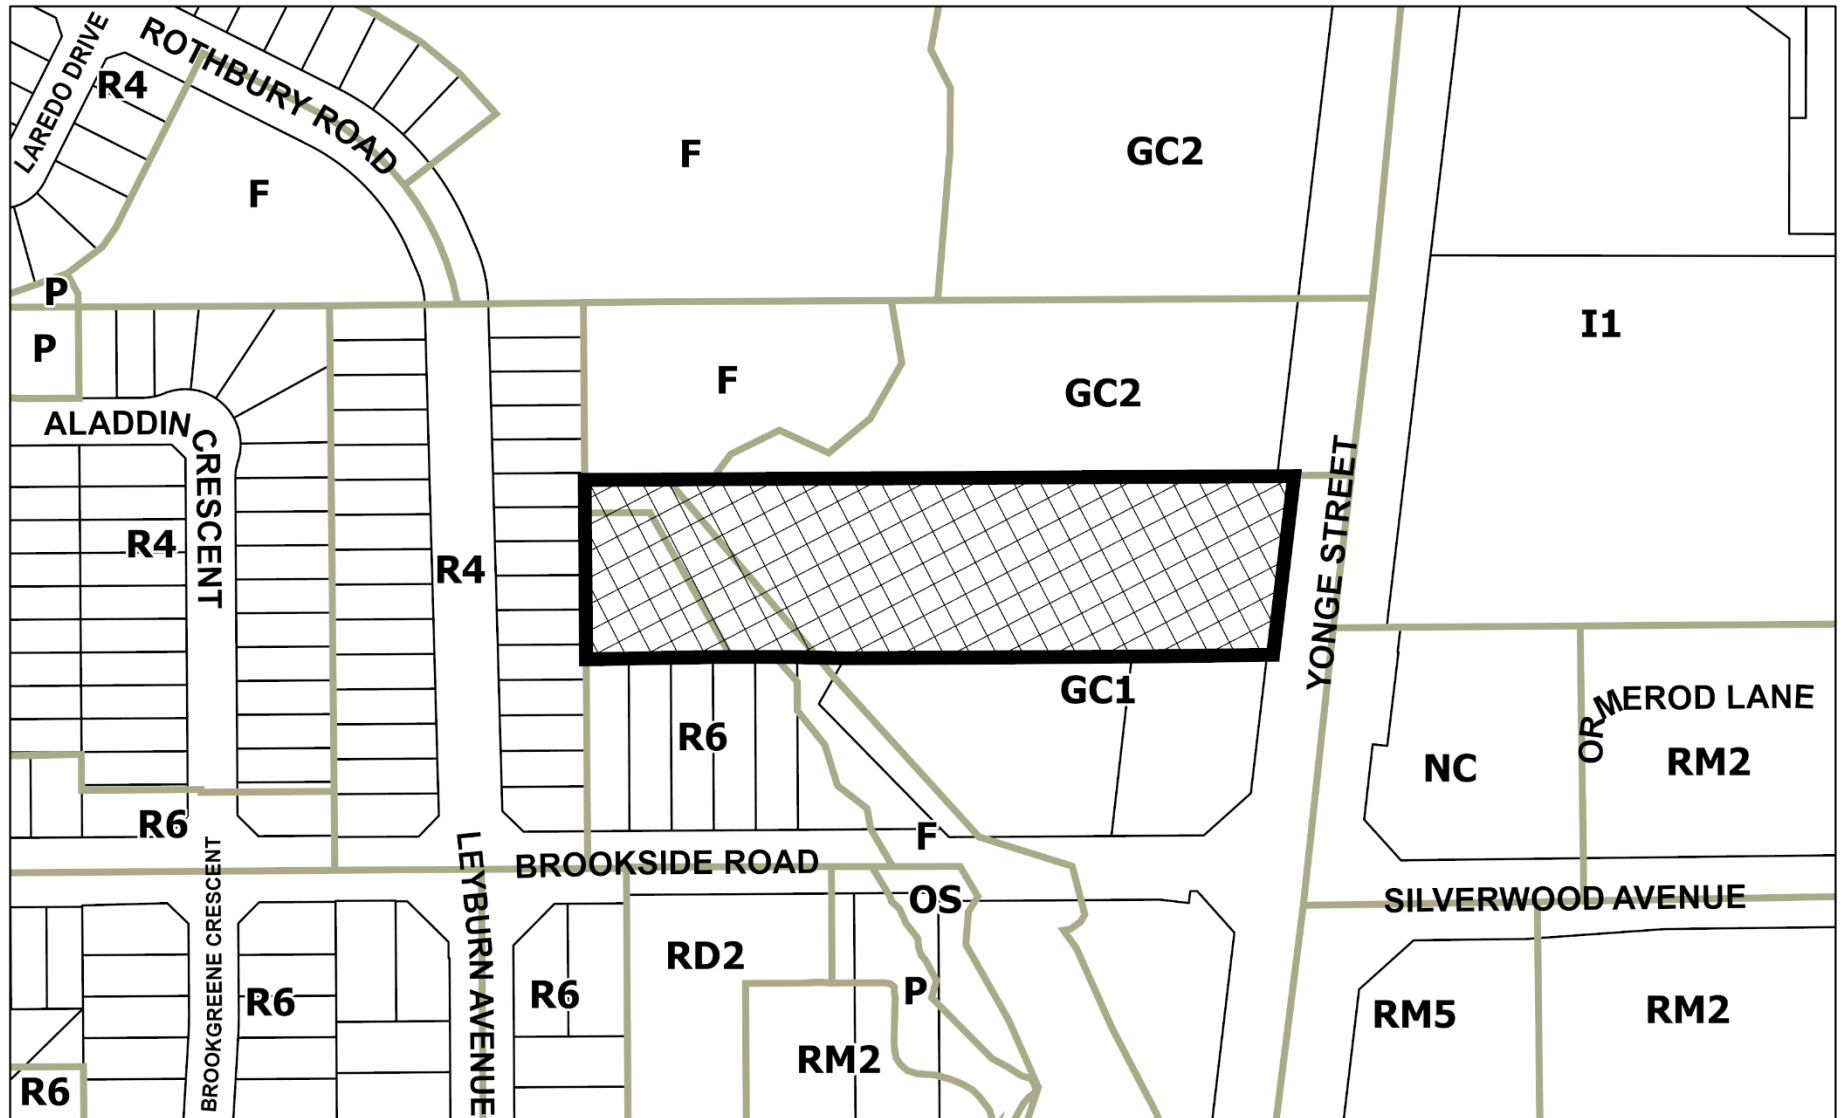

MAP 3 - EXISTING ZONING

Legend

Subject Lands

11160 and 11172 Yonge Street

SF/VC SRPI.23.023

BLOCK 16 File NO. D01-20013 and D02-20025

**CITY OF RICHMOND HILL
PLANNING AND INFRASTRUCTURE
DEPARTMENT**