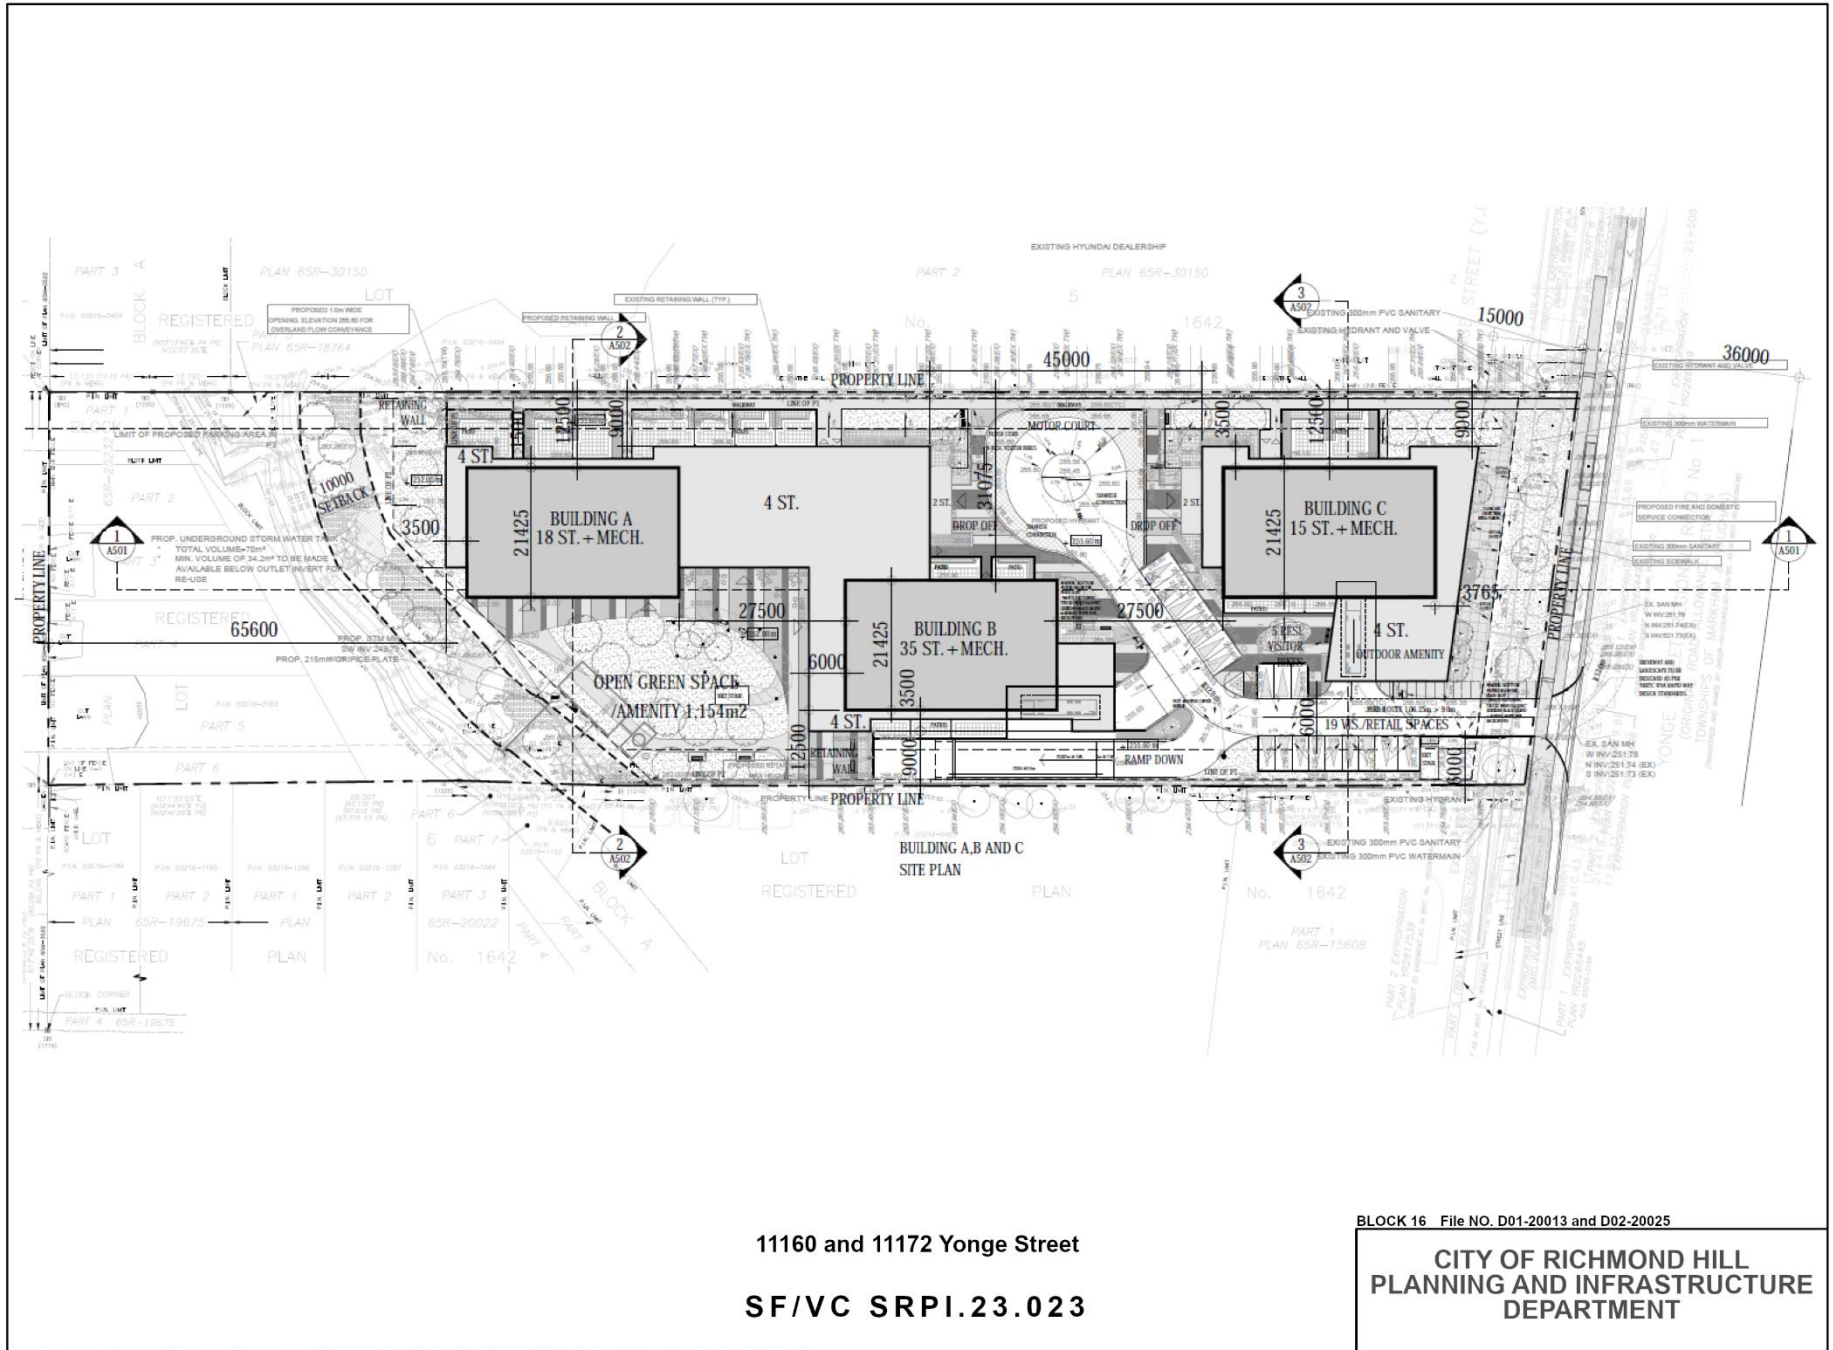

MAP 4 - ORIGINAL SITE PLAN

11160 and 11172 Yonge Street
 SF/VC SRPI.23.023

BLOCK 16 File NO. D01-20013 and D02-20025
 CITY OF RICHMOND HILL
 PLANNING AND INFRASTRUCTURE
 DEPARTMENT