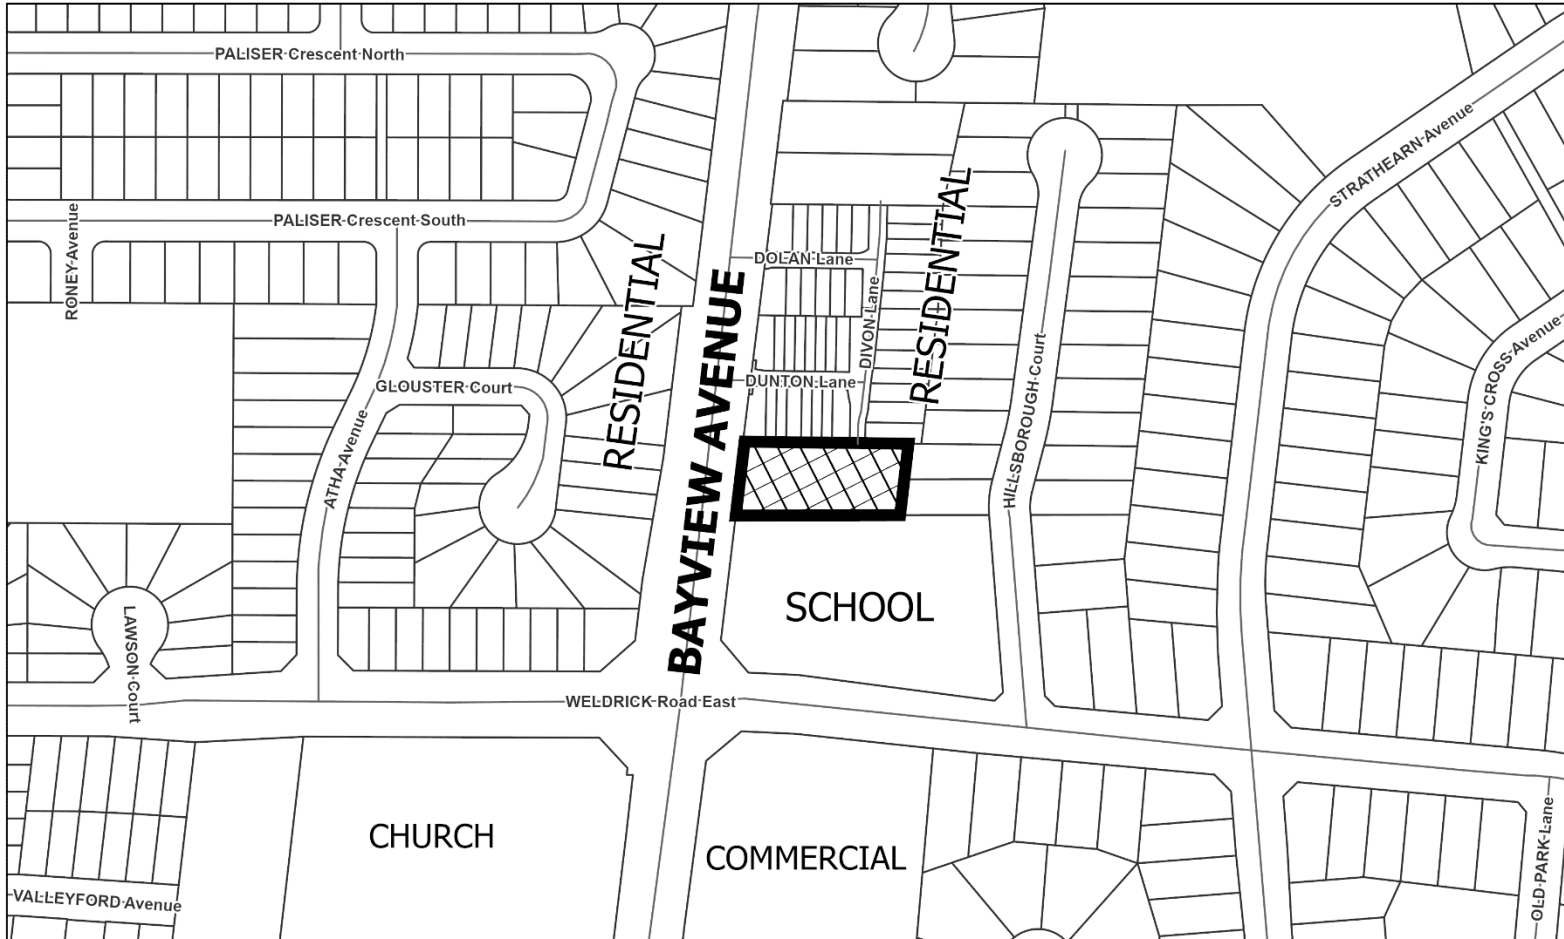

MAP 2 - NEIGHBOURHOOD CONTEXT

Legend

 **Subject Lands**

9741 Bayview Avenue

AD/VC SRPI.23.022

BLOCK 22 File Nos. ZBLA-22-0021

**CITY OF RICHMOND HILL
PLANNING AND INFRASTRUCTURE
DEPARTMENT**