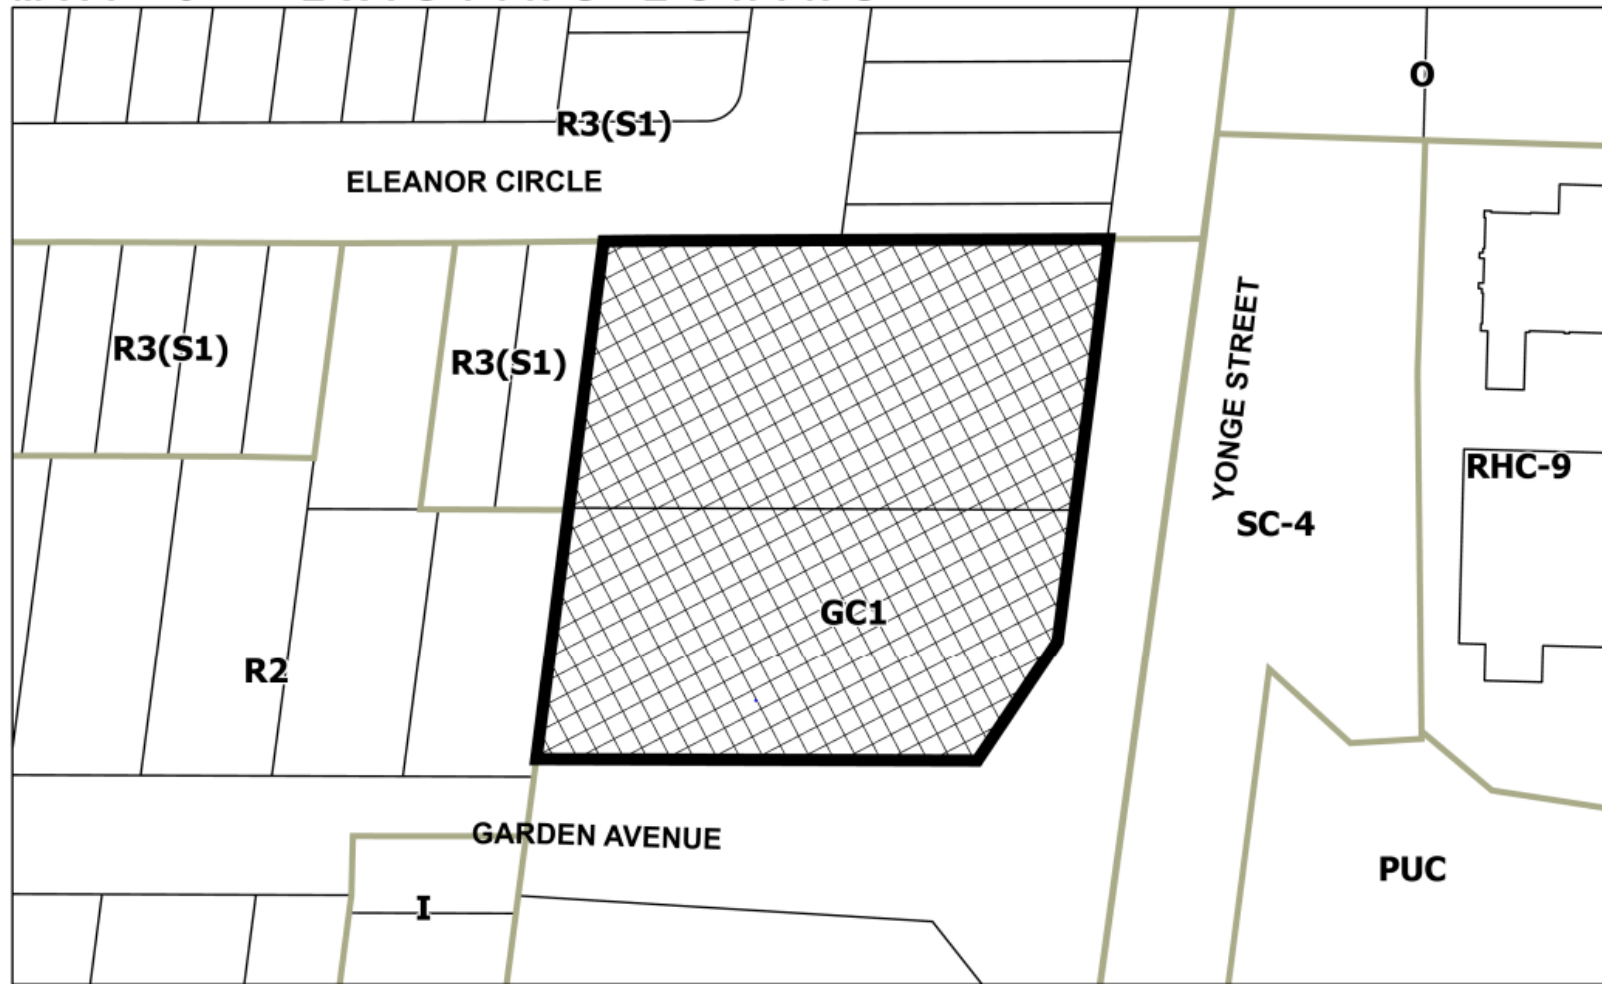

MAP 5 - EXISTING ZONING

Legend

 Subject Lands

8700 and 8710 Yonge Street

FT/VC SRCM.23.05

BLOCK 25 File NO. D01-18007 and D02-18033

CITY OF RICHMOND HILL
PLANNING AND INFRASTRUCTURE
DEPARTMENT