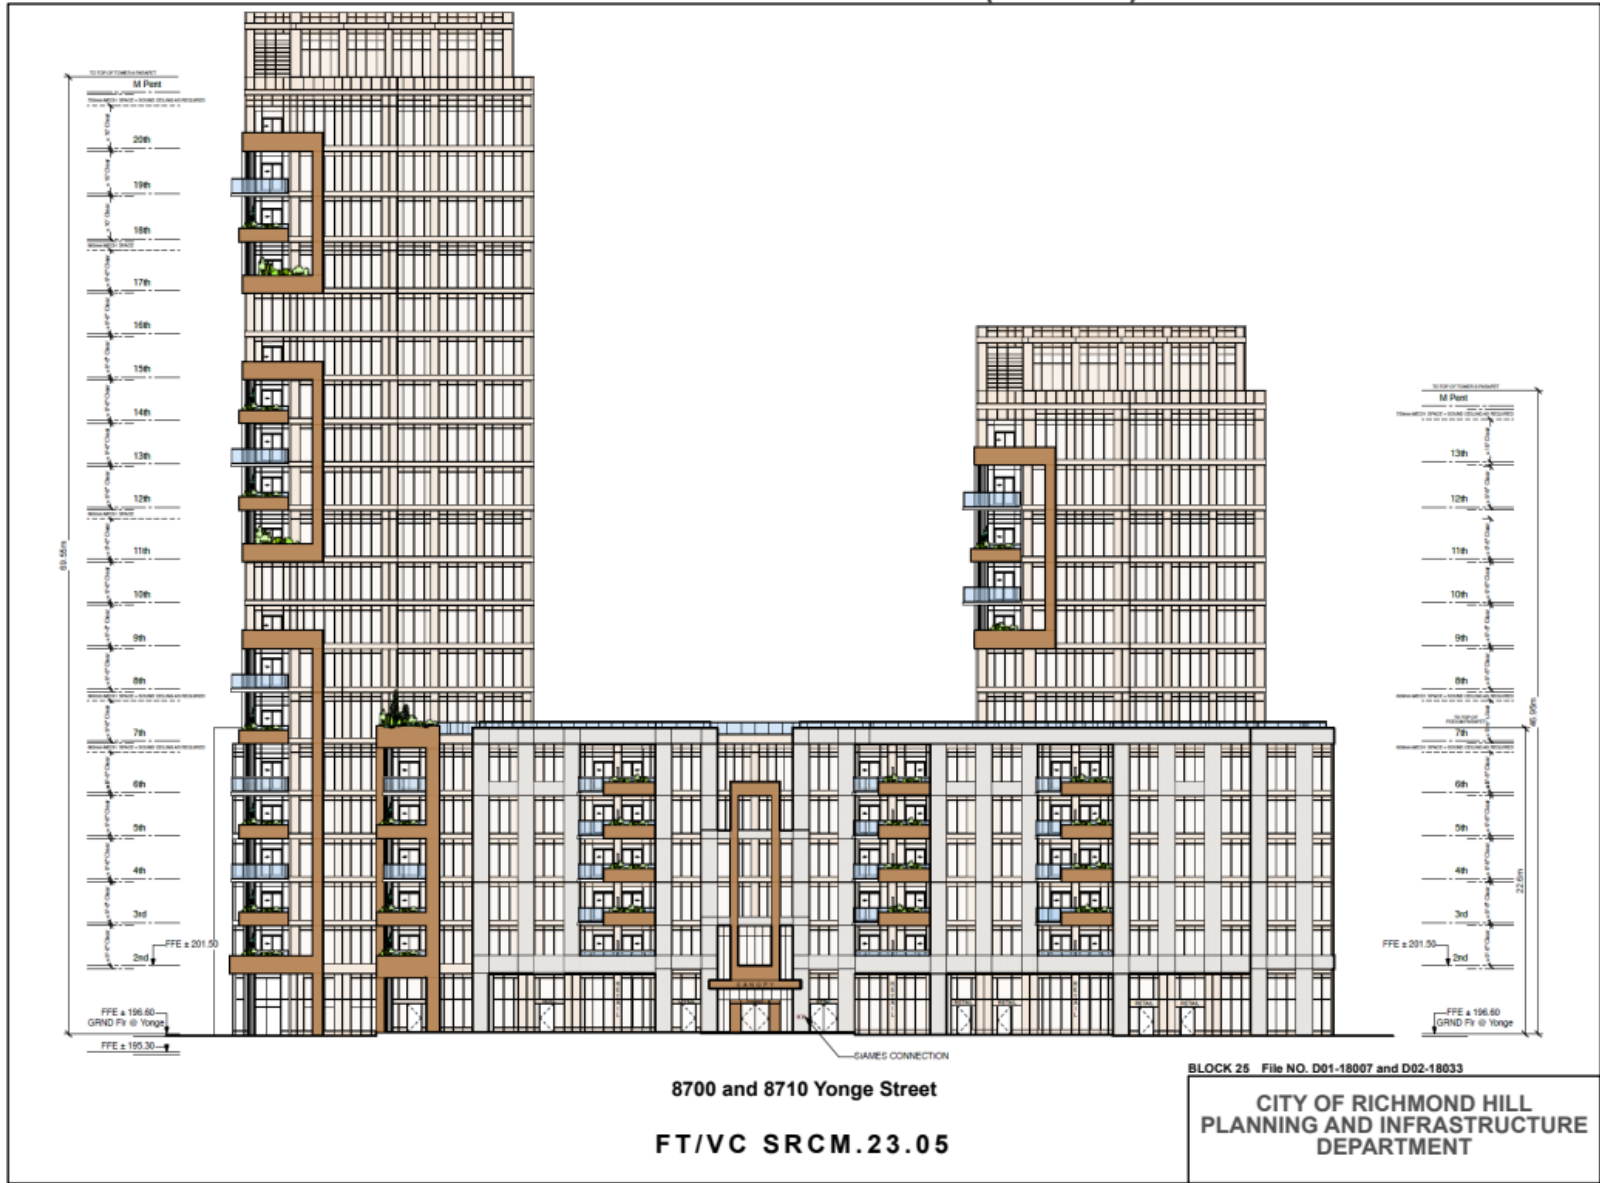

MAP 8 - ORIGINAL EAST ELEVATION (2018)