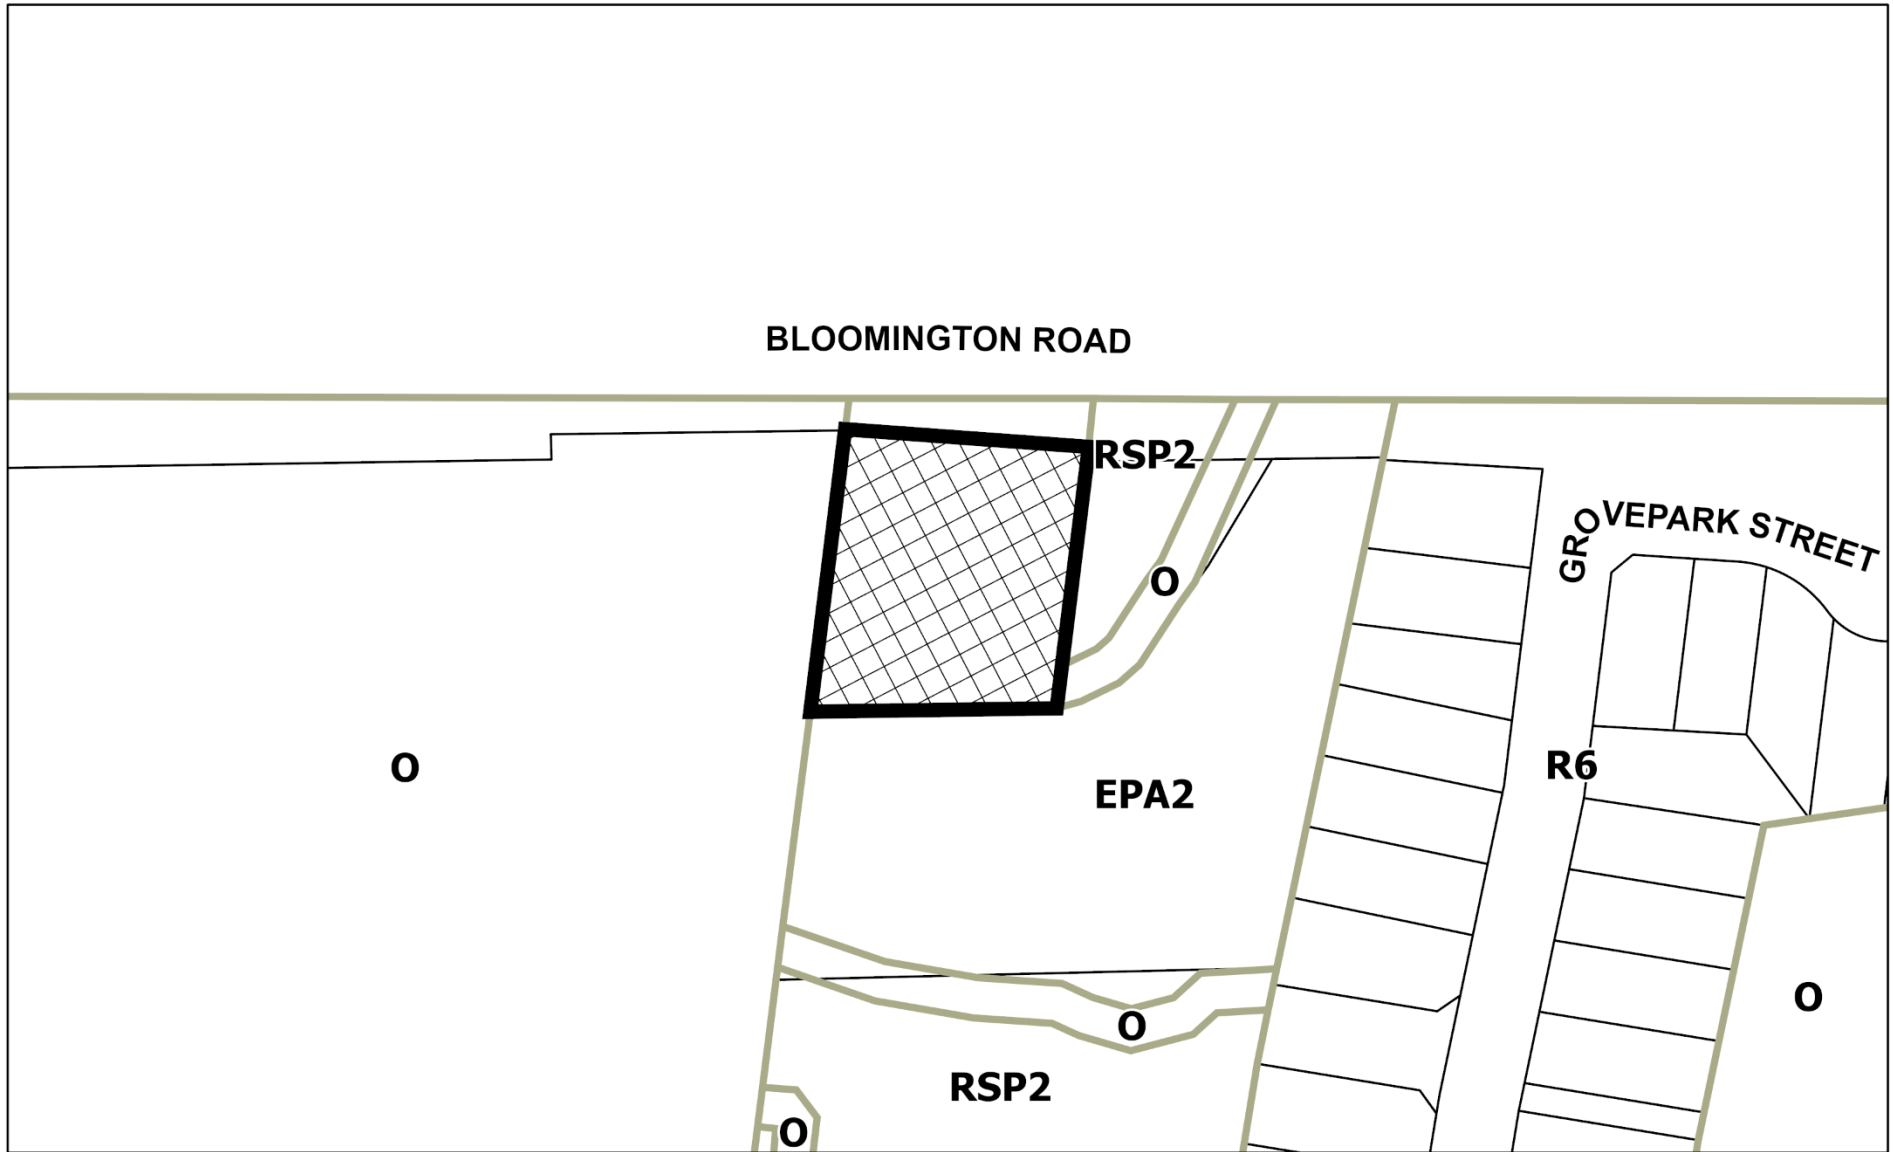

# MAP 3 - EXISTING ZONING

## Legend

Subject Lands

101 Bloomington Road

SM/VC SRPI.23.031

BLOCK 1 File NO. OPA-22-0008 and D02-19020

CITY OF RICHMOND HILL  
PLANNING AND INFRASTRUCTURE  
DEPARTMENT