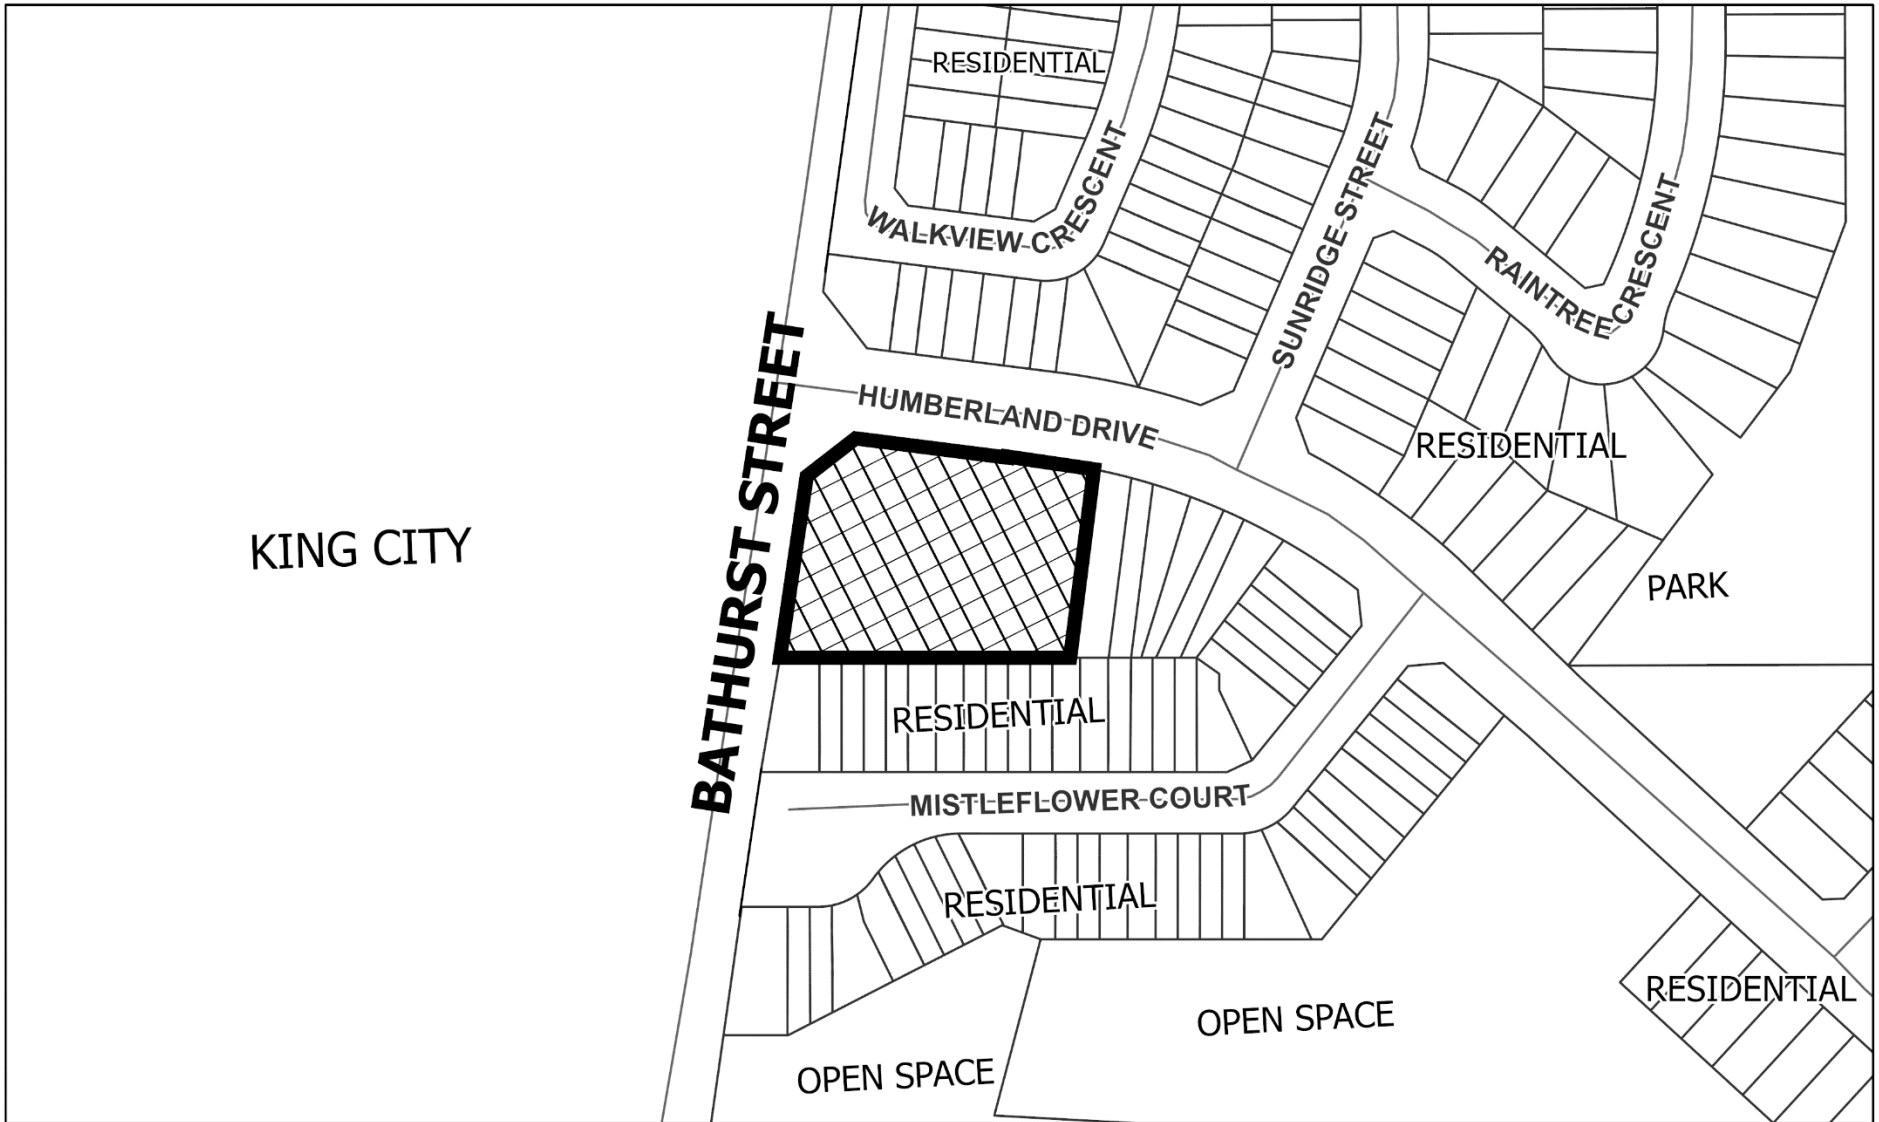

# MAP 2 - NEIGHBOURHOOD CONTEXT

KING CITY

## Legend

Subject Lands

13495 Bathurst Street

SRPI.23.039

BLOCK 1 File NO. ZBLA-22-0019

CITY OF RICHMOND HILL  
PLANNING AND INFRASTRUCTURE  
DEPARTMENT