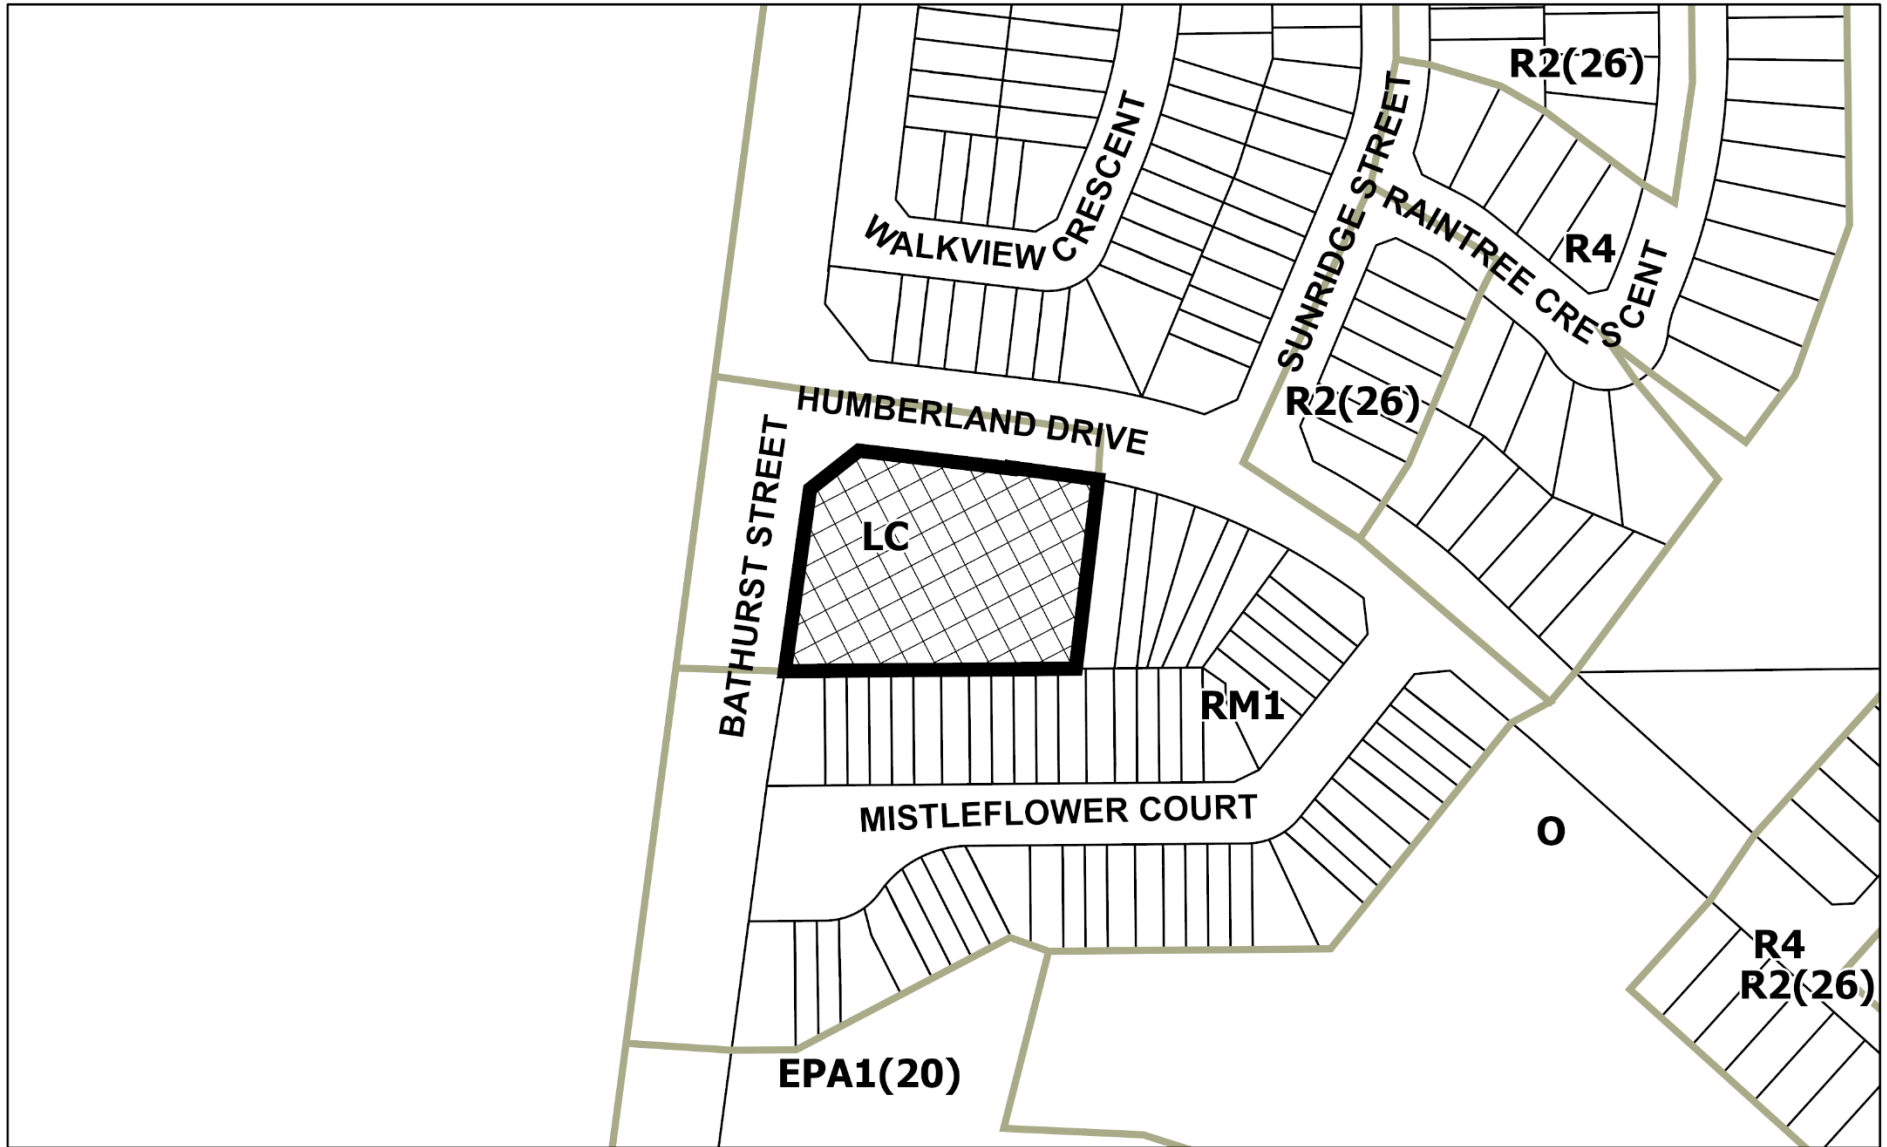

MAP 3 - EXISTING ZONING

Legend

Subject Lands

13495 Bathurst Street

SRPI.23.039

BLOCK 1 File NO. ZBLA-22-0019

CITY OF RICHMOND HILL
PLANNING AND INFRASTRUCTURE
DEPARTMENT