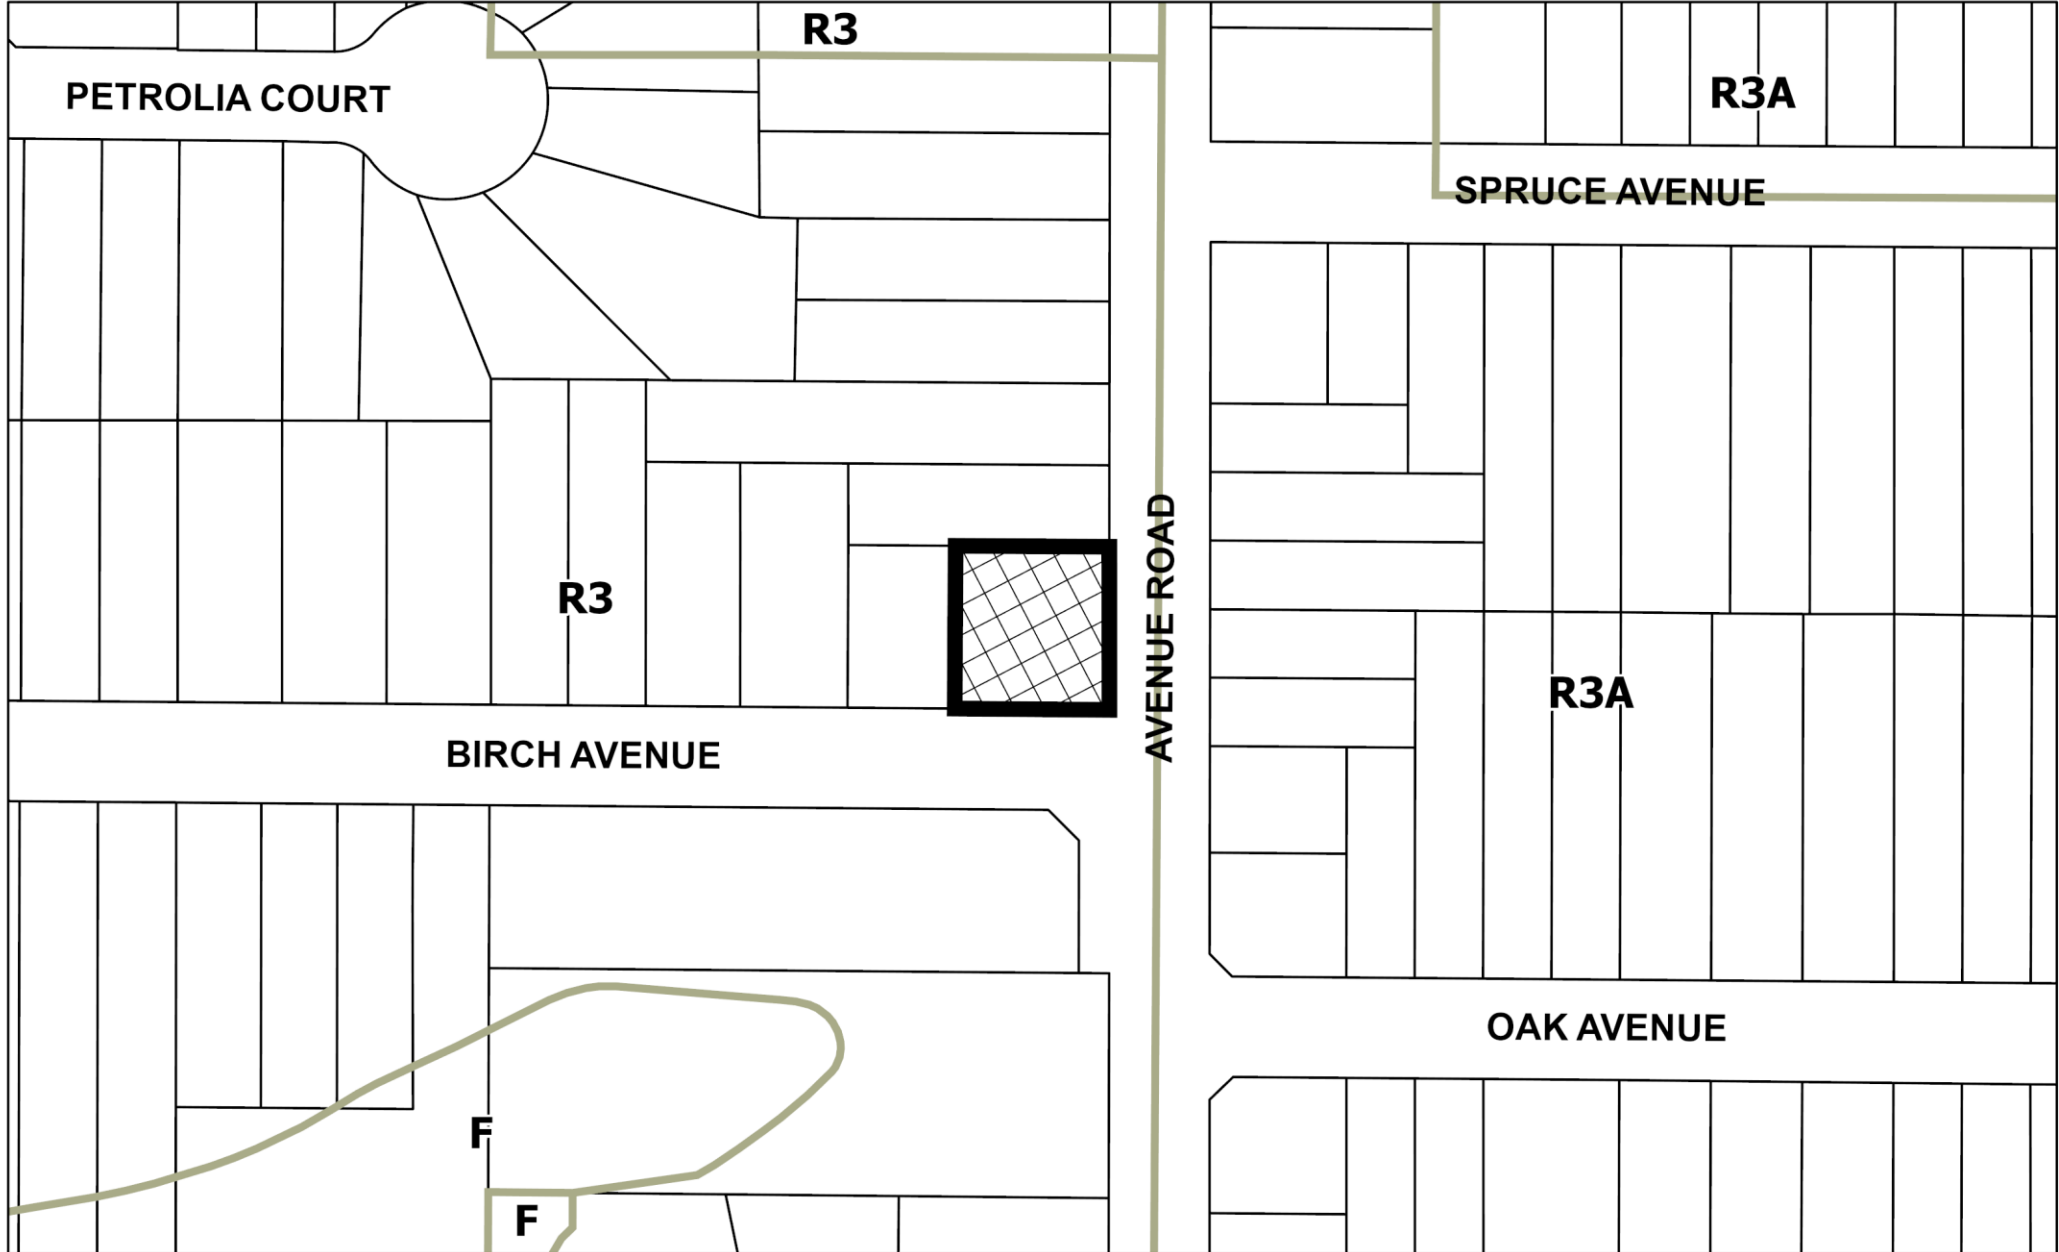

# MAP 3 - EXISTING ZONING

## Legend

Subject Lands

34 Avenue Road

UJ/VC SRPI.23.032

BLOCK 25 File NO. ZBLA-23-0001

CITY OF RICHMOND HILL  
PLANNING AND INFRASTRUCTURE  
DEPARTMENT