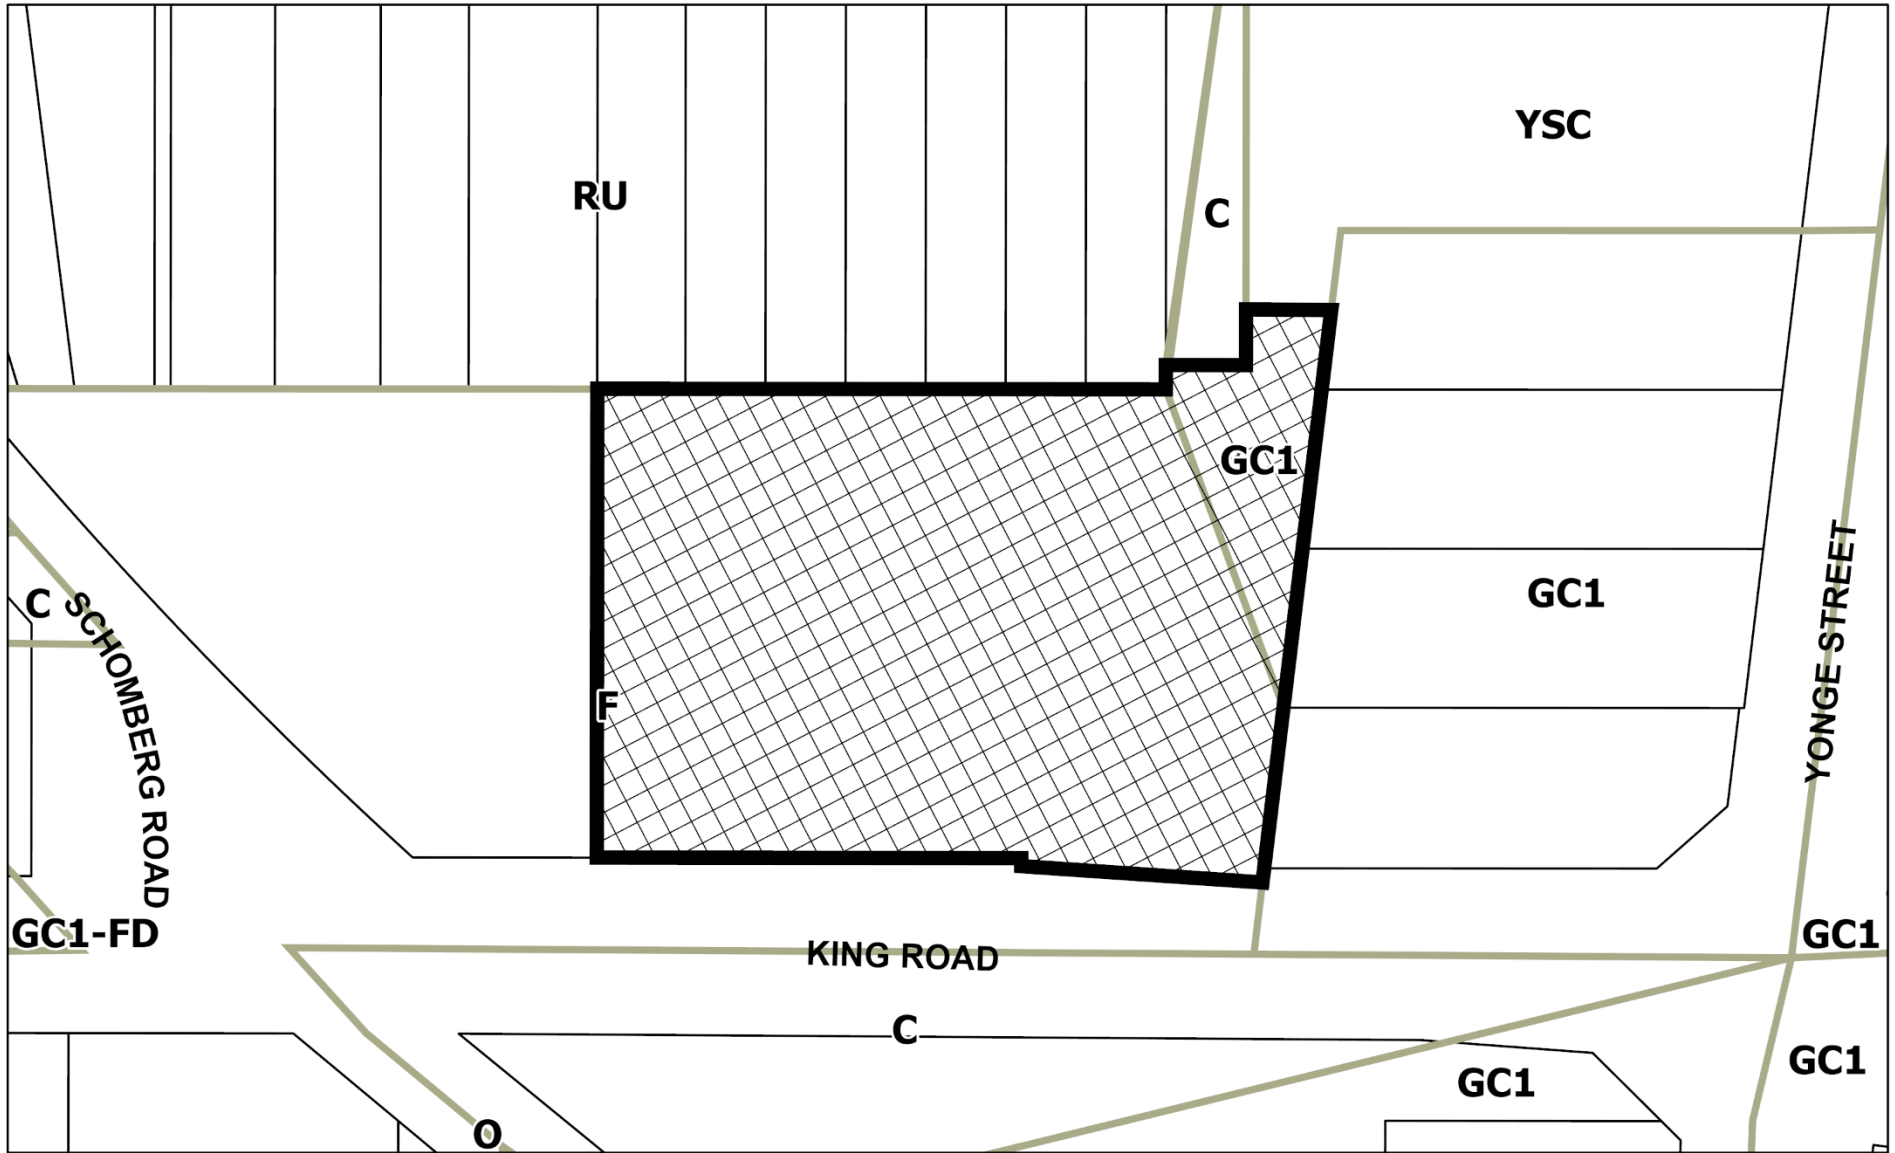

MAP 3 - EXISTING ZONING

Legend

Subject Lands

60 King Road

DP/VC SRPI.23.040

BLOCK 1 File NO. ZBLA-22-0023

CITY OF RICHMOND HILL
PLANNING AND INFRASTRUCTURE
DEPARTMENT