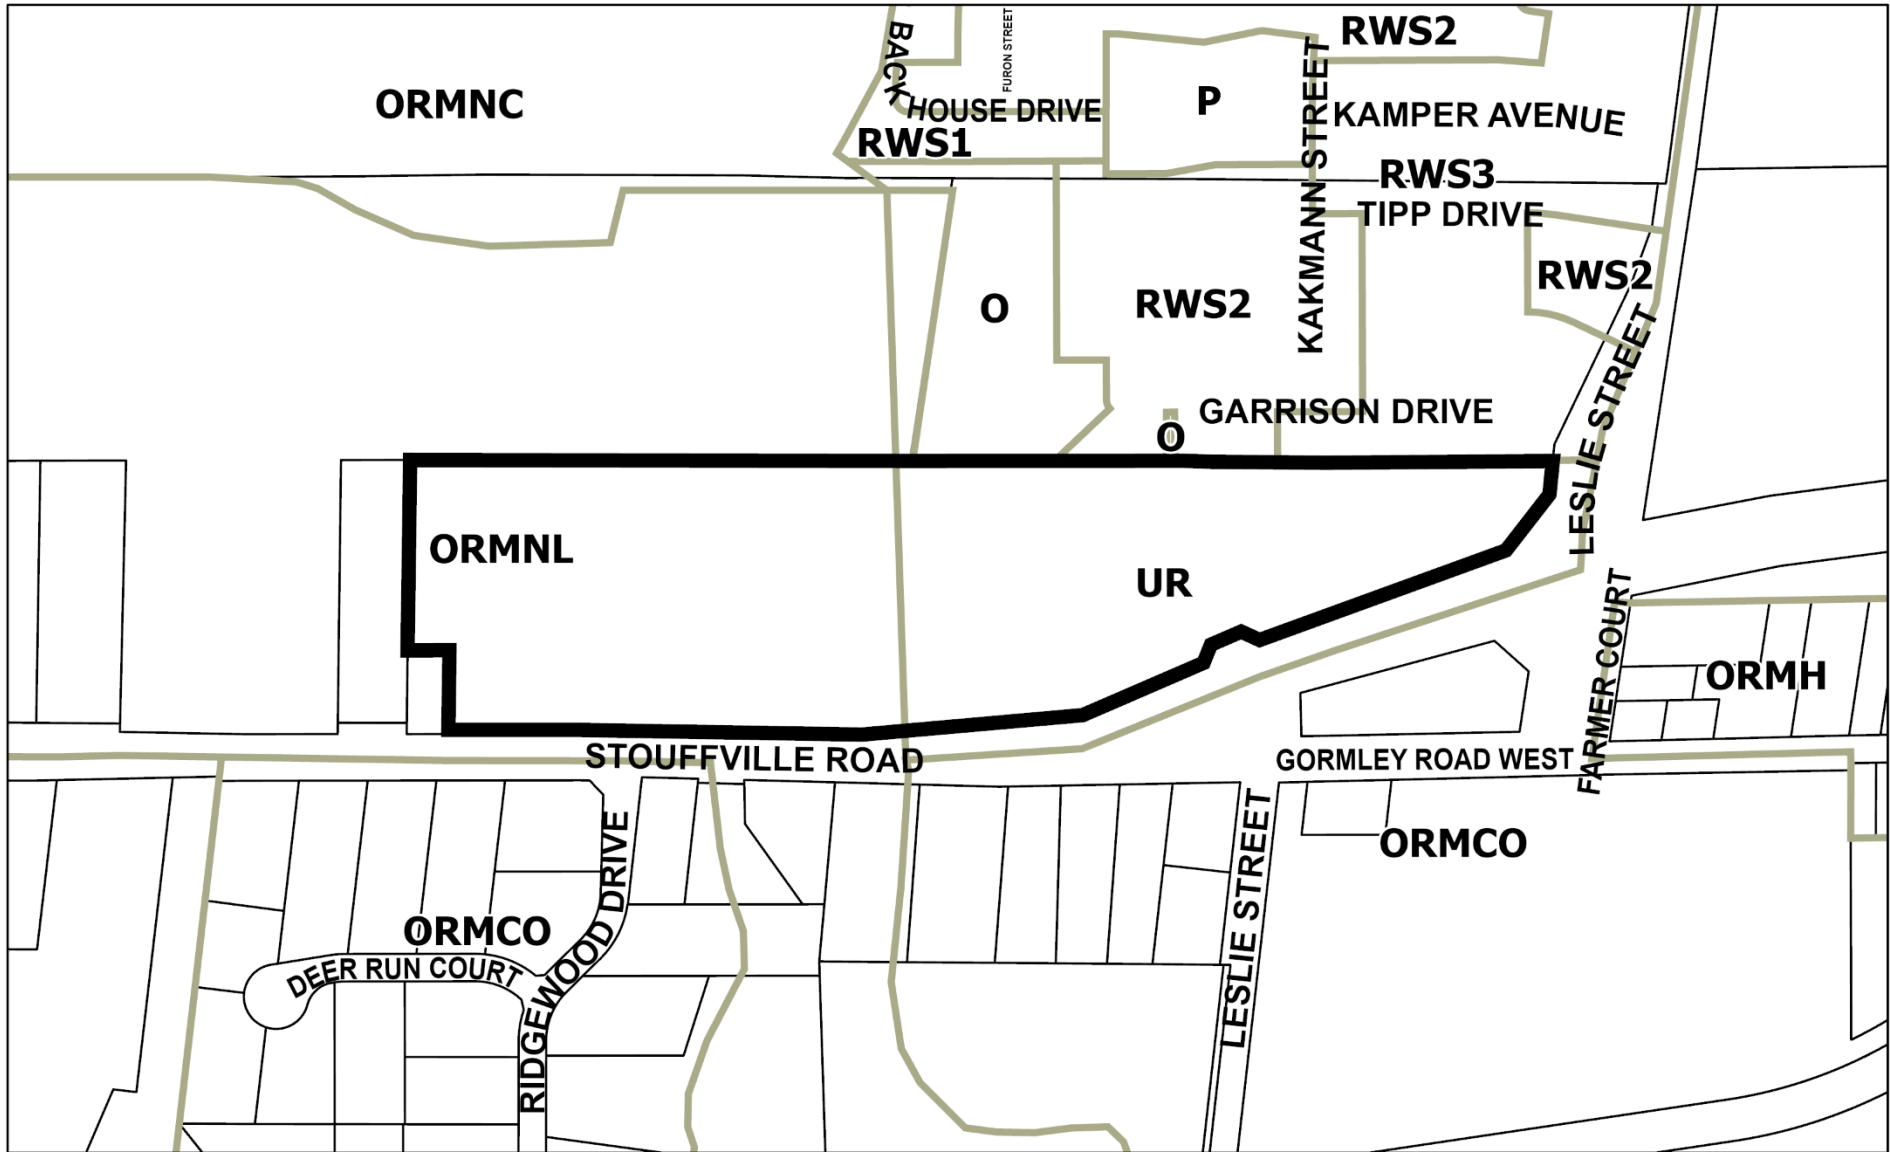

MAP 4 - EXISTING ZONING

Legend

 Subject Lands

1200 and 1380 Stouffville Road

SRPI.23.050

BLOCK 6 File NO. D02-22006

CITY OF RICHMOND HILL
PLANNING AND INFRASTRUCTURE
DEPARTMENT