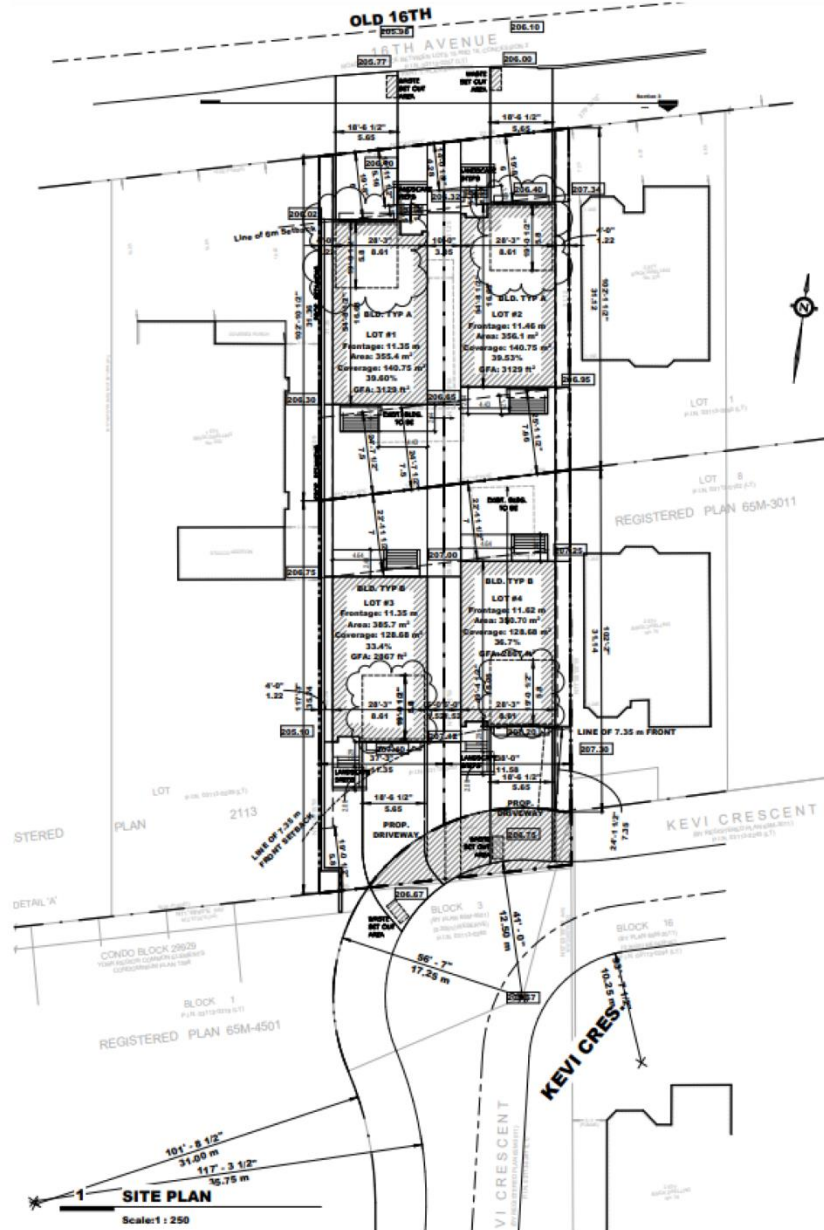

MAP 6 - PROPOSED CONCEPTUAL SITE PLAN

271 OLD 16TH AVENUE

SRPI.23.046

BLOCK 27 File NO. D02-21017

CITY OF RICHMOND HILL
 PLANNING AND INFRASTRUCTURE
 DEPARTMENT