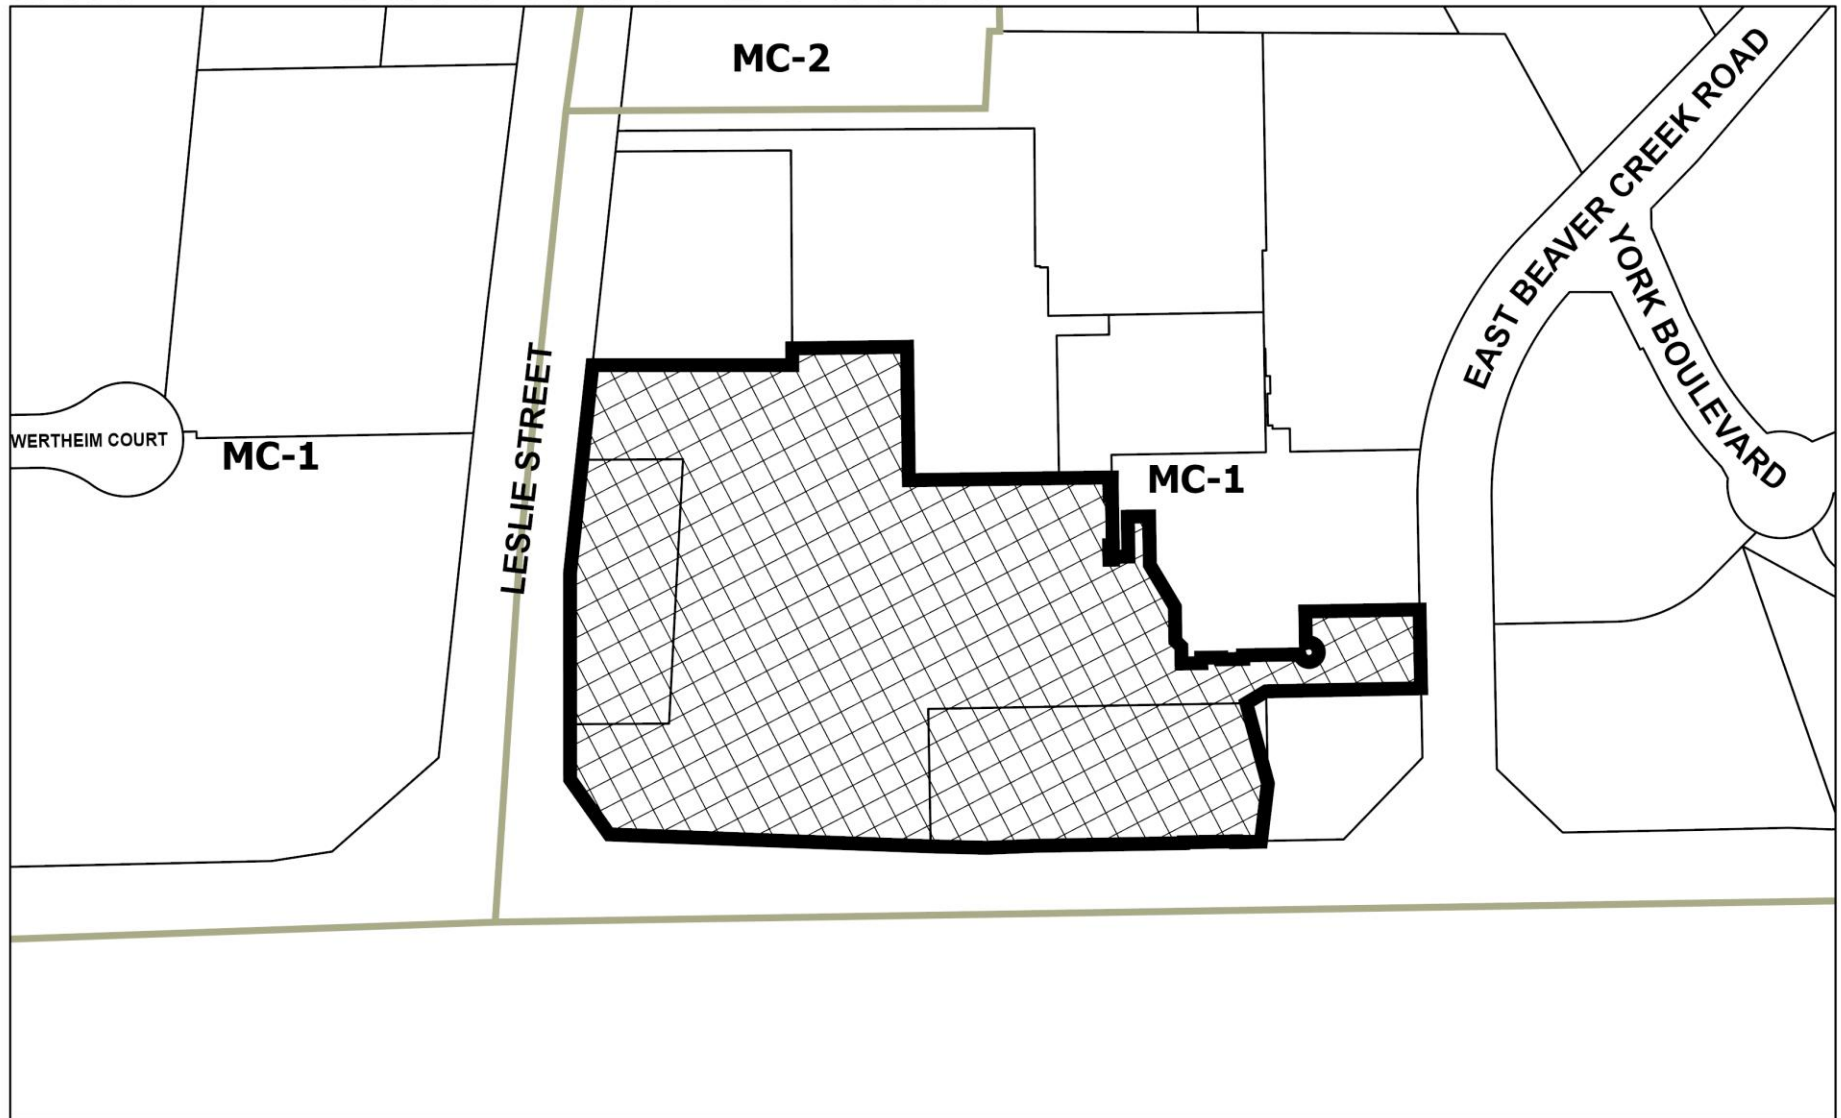

MAP 3 - EXISTING ZONING

Legend

Subject Lands

600 and 650 Highway 7 East, and 9005 Leslie Street

SF/VC SRPI.23.044

BLOCK 28 File NO. OPA-23-0003

CITY OF RICHMOND HILL
PLANNING AND INFRASTRUCTURE
DEPARTMENT