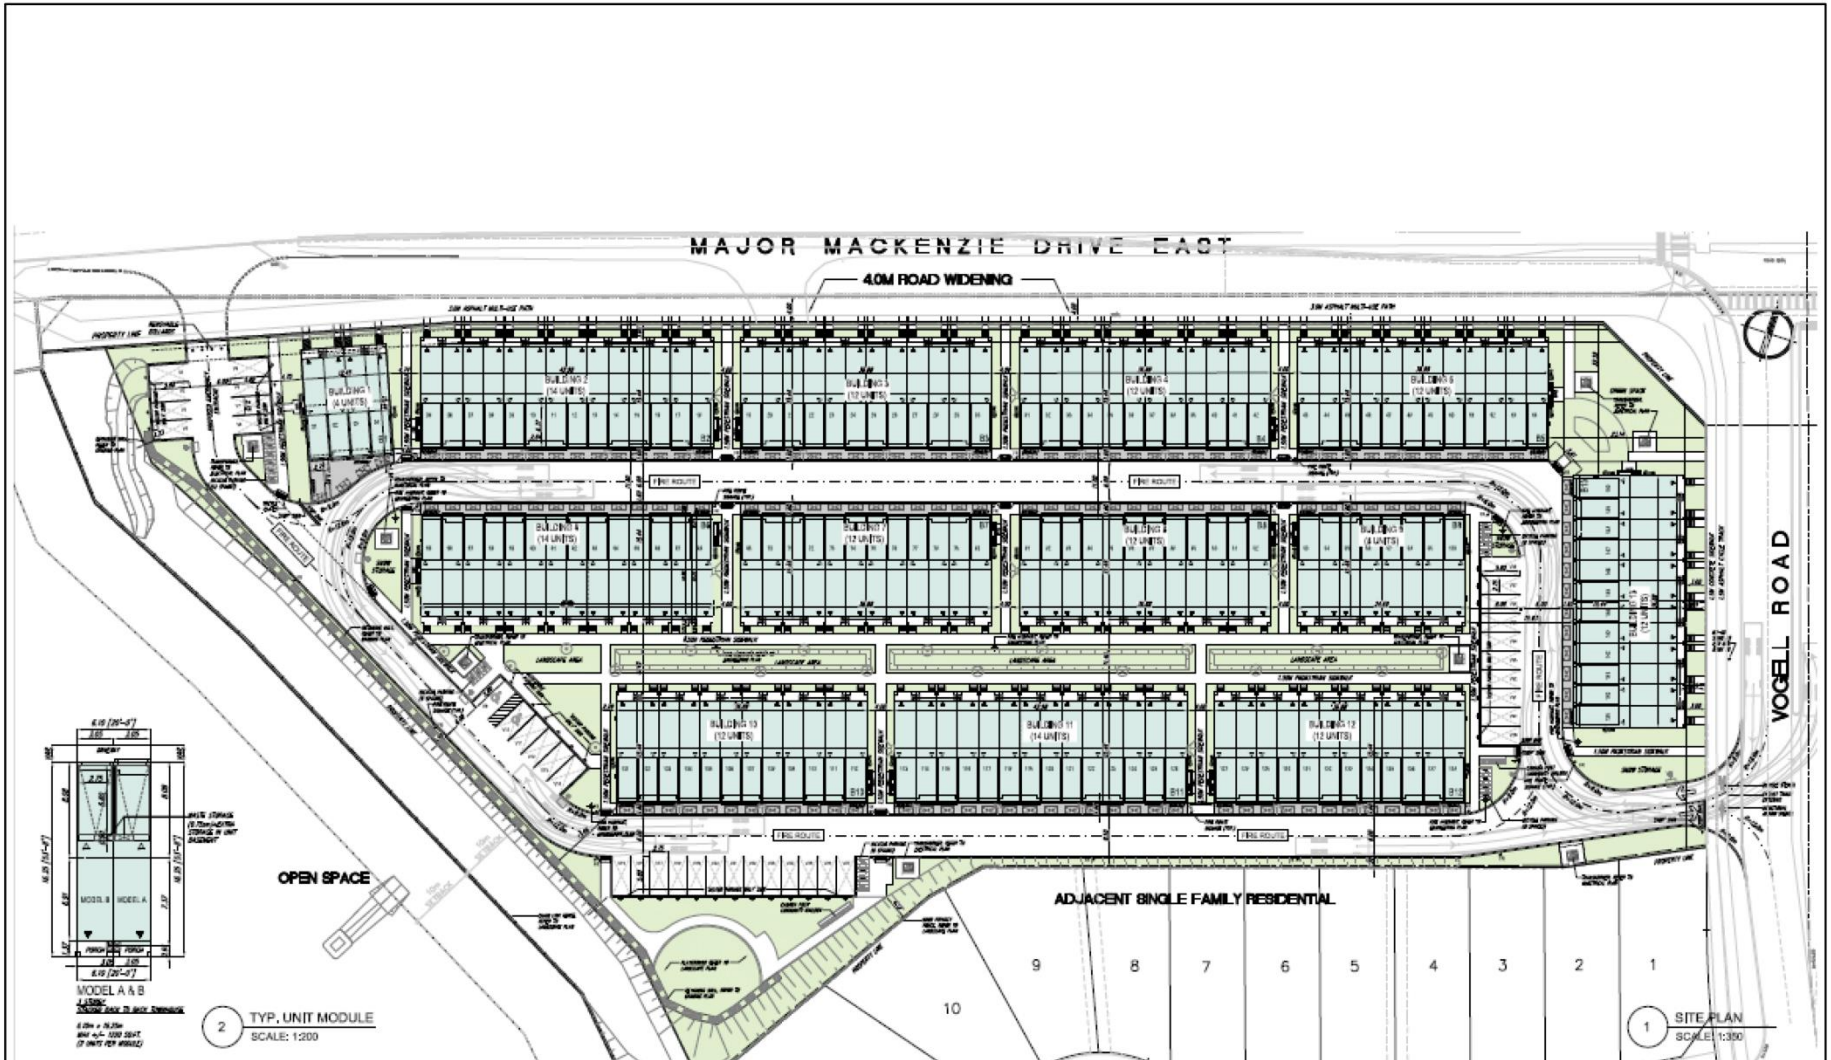

MAP 6 - PROPOSED SITE PLAN

1577 to 1621 Major Mackenzie Drive East

SF/VC SRPI.23.057

BLOCK 21 File NO. SP-23-0011

CITY OF RICHMOND HILL
 PLANNING AND INFRASTRUCTURE
 DEPARTMENT