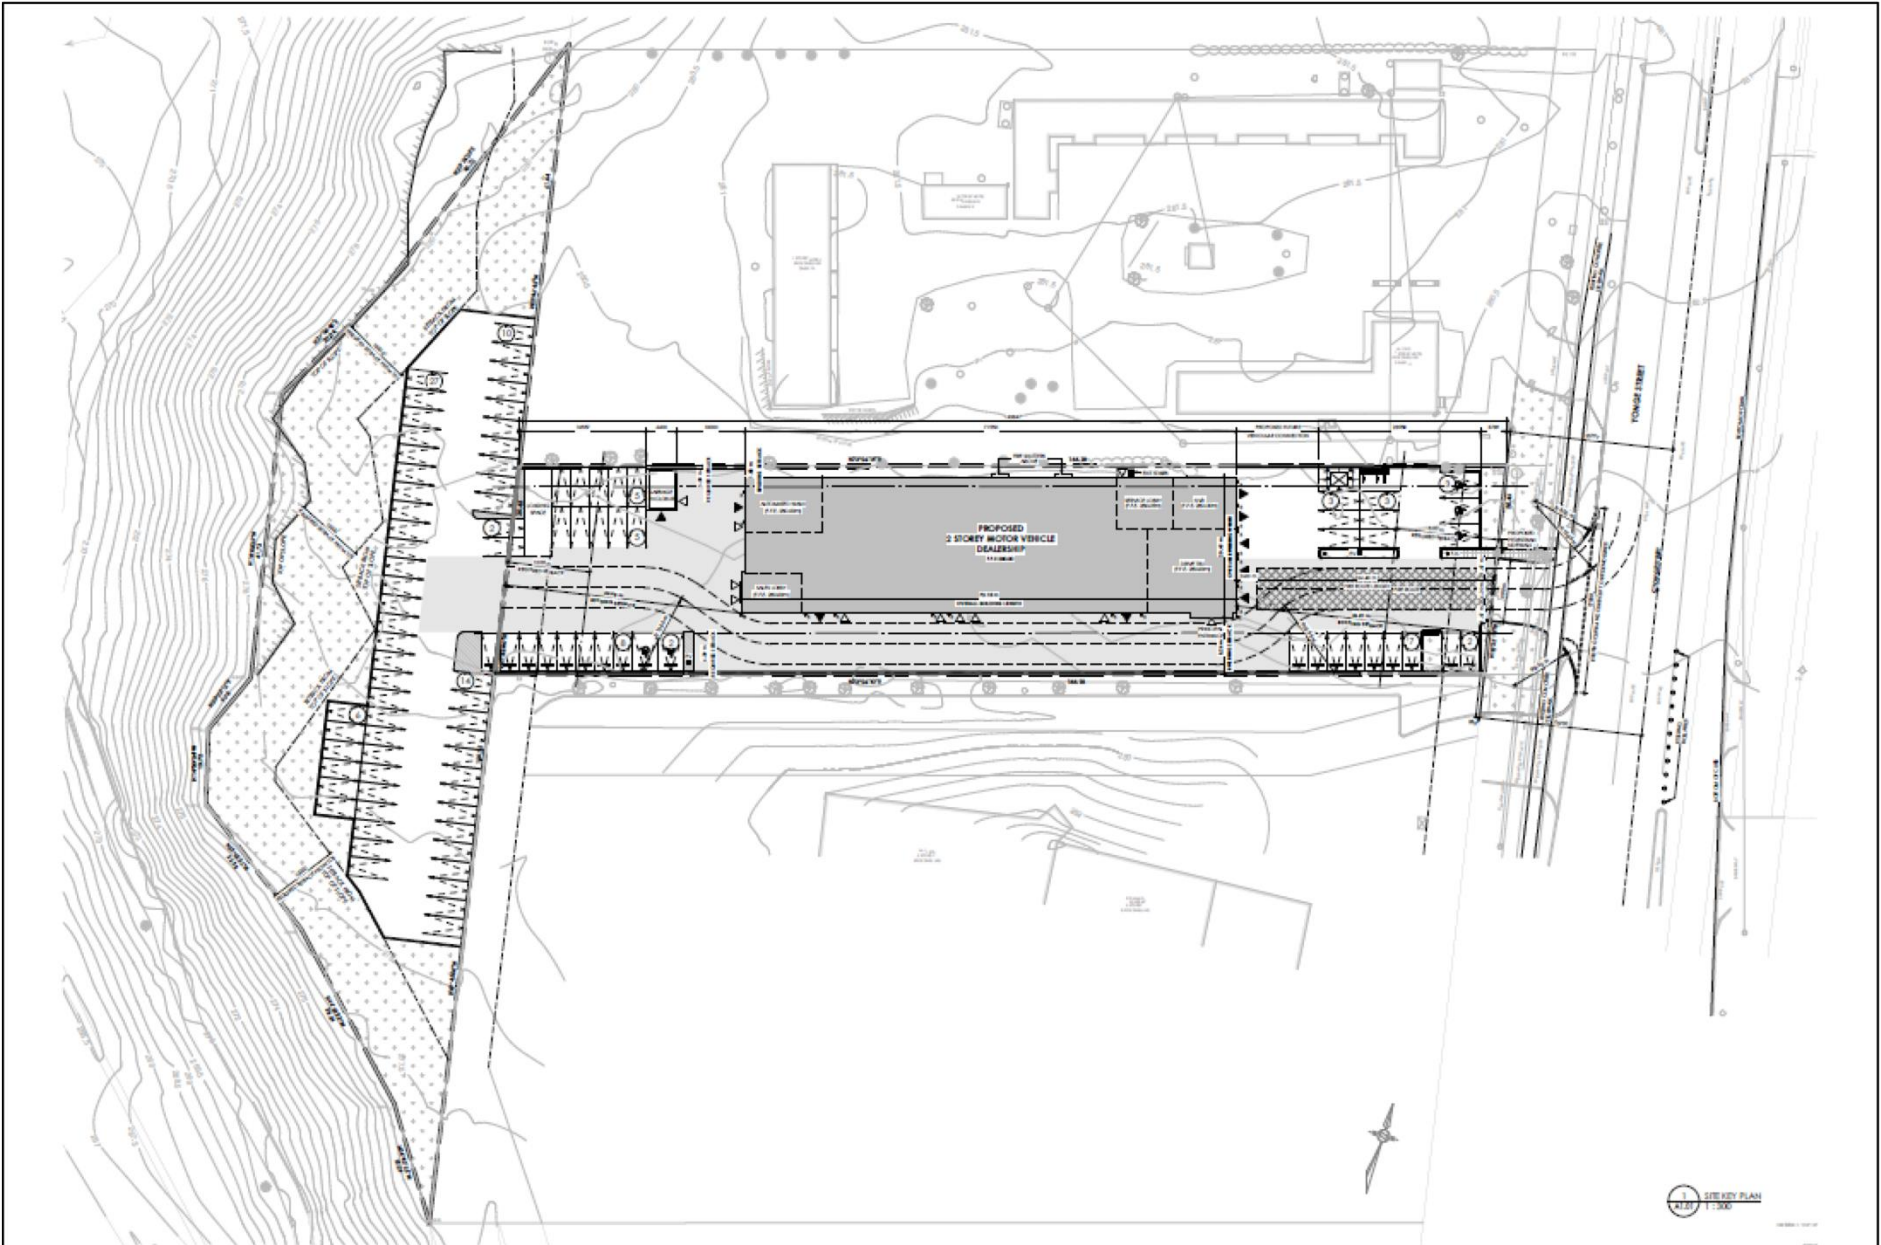

# MAP 4 - PROPOSED SITE PLAN

11592 Yonge Street

DP/SD SRPI.23.060

BLOCK 9 File NO. ZBLA-23-0004

CITY OF RICHMOND HILL  
PLANNING AND INFRASTRUCTURE  
DEPARTMENT