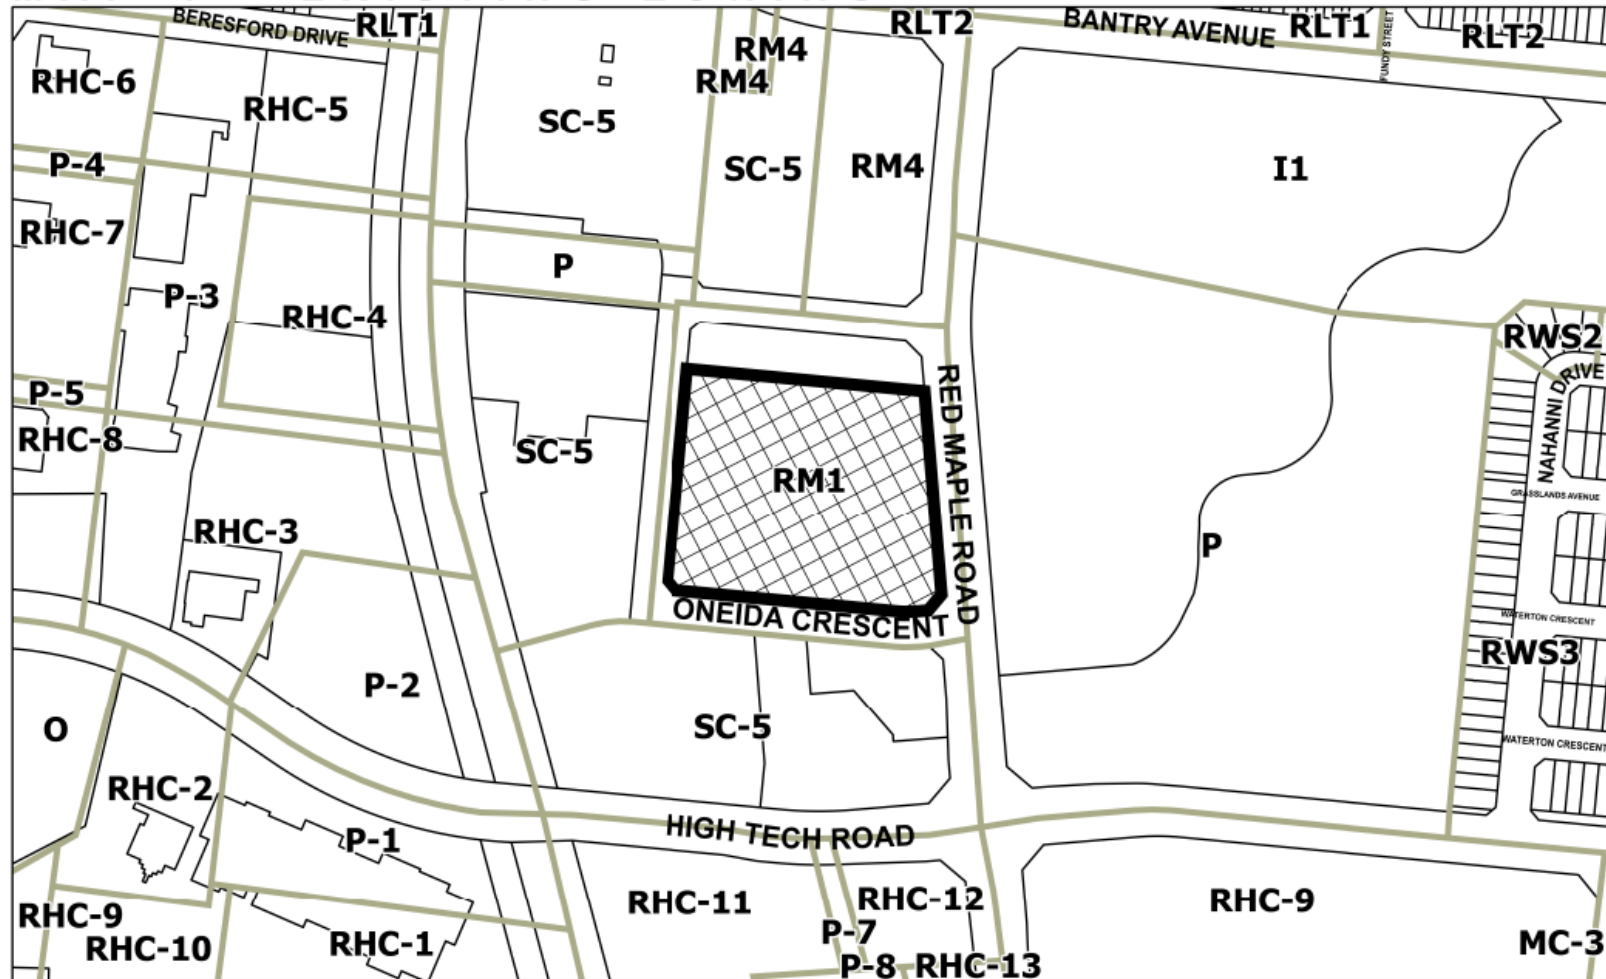

MAP 4 - EXISTING ZONING

Legend

Subject Lands

0 ONEIDA CRESCENT

FT/SD SRCM.23.08

BLOCK 26 File NO. D01-19005, D02-19023

CITY OF RICHMOND HILL
PLANNING AND INFRASTRUCTURE
DEPARTMENT