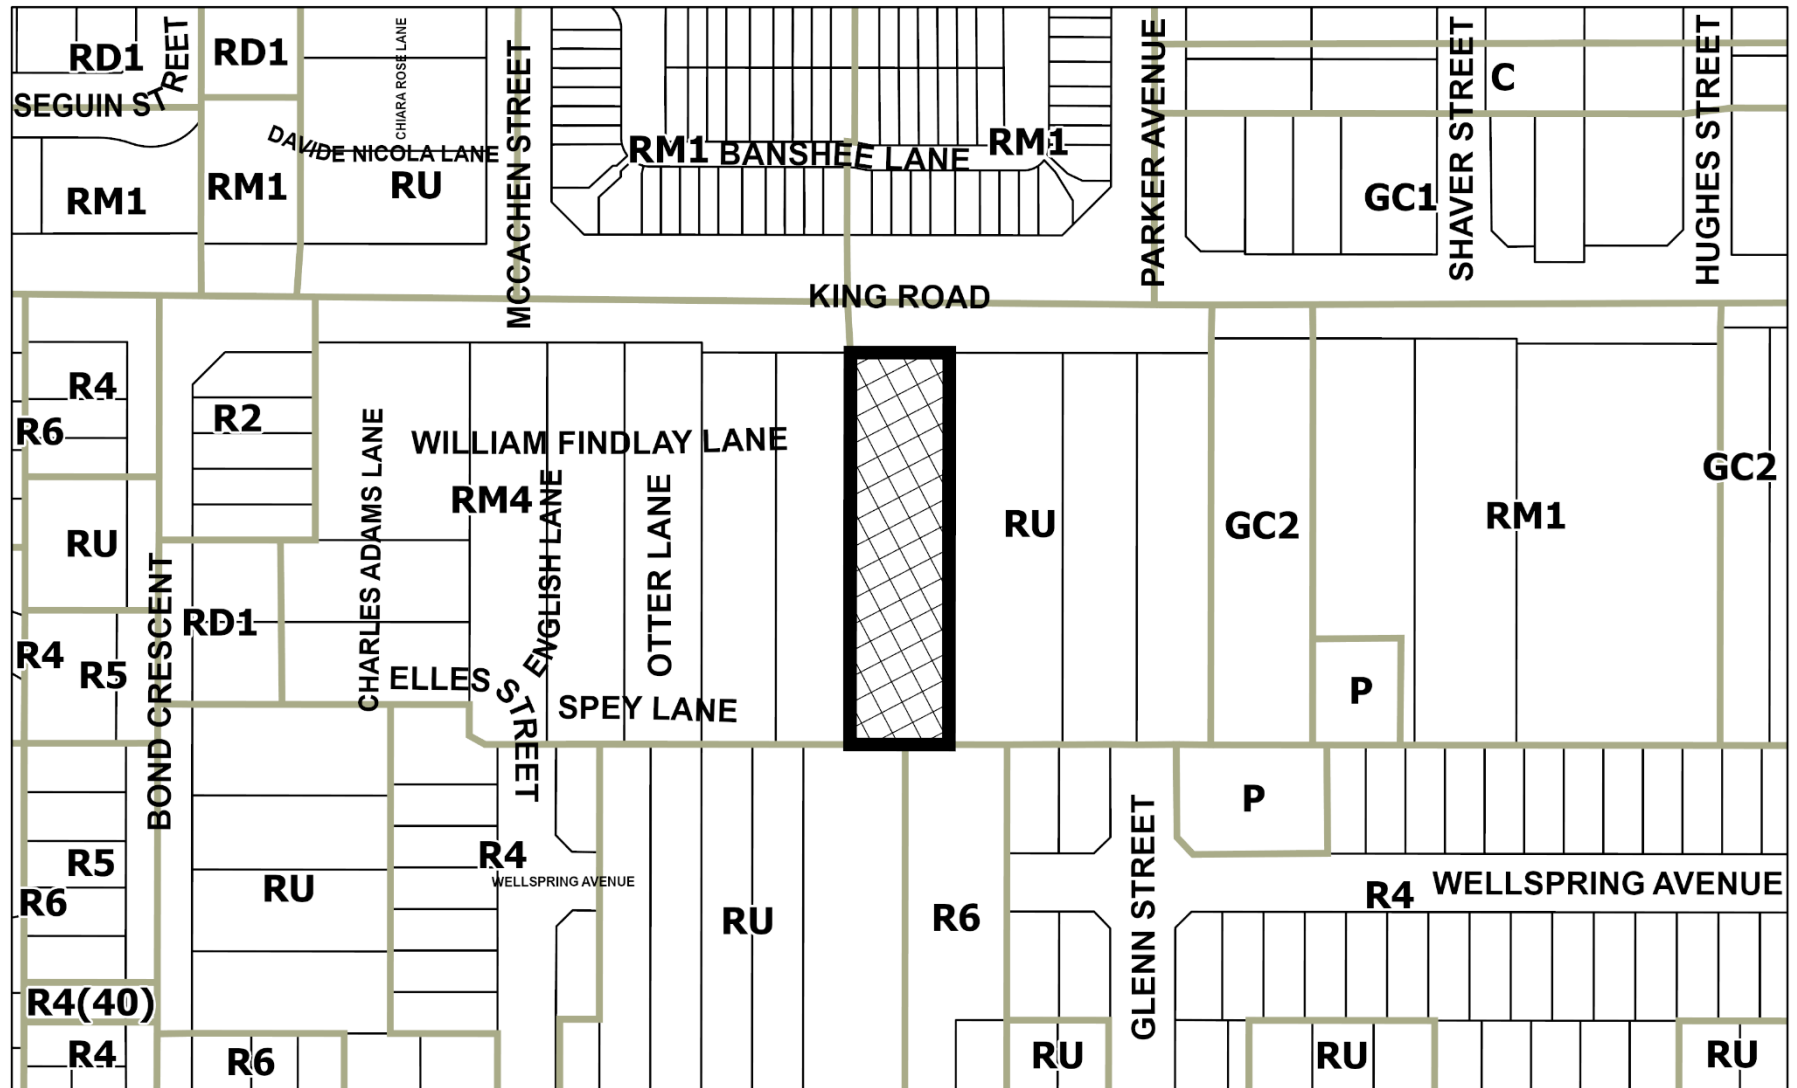

MAP 3 - EXISTING ZONING

Legend

Subject Lands

295 King Road

LP/SD SRPI.23.071

BLOCK 8 File NO. D02-21013

CITY OF RICHMOND HILL
PLANNING AND INFRASTRUCTURE
DEPARTMENT