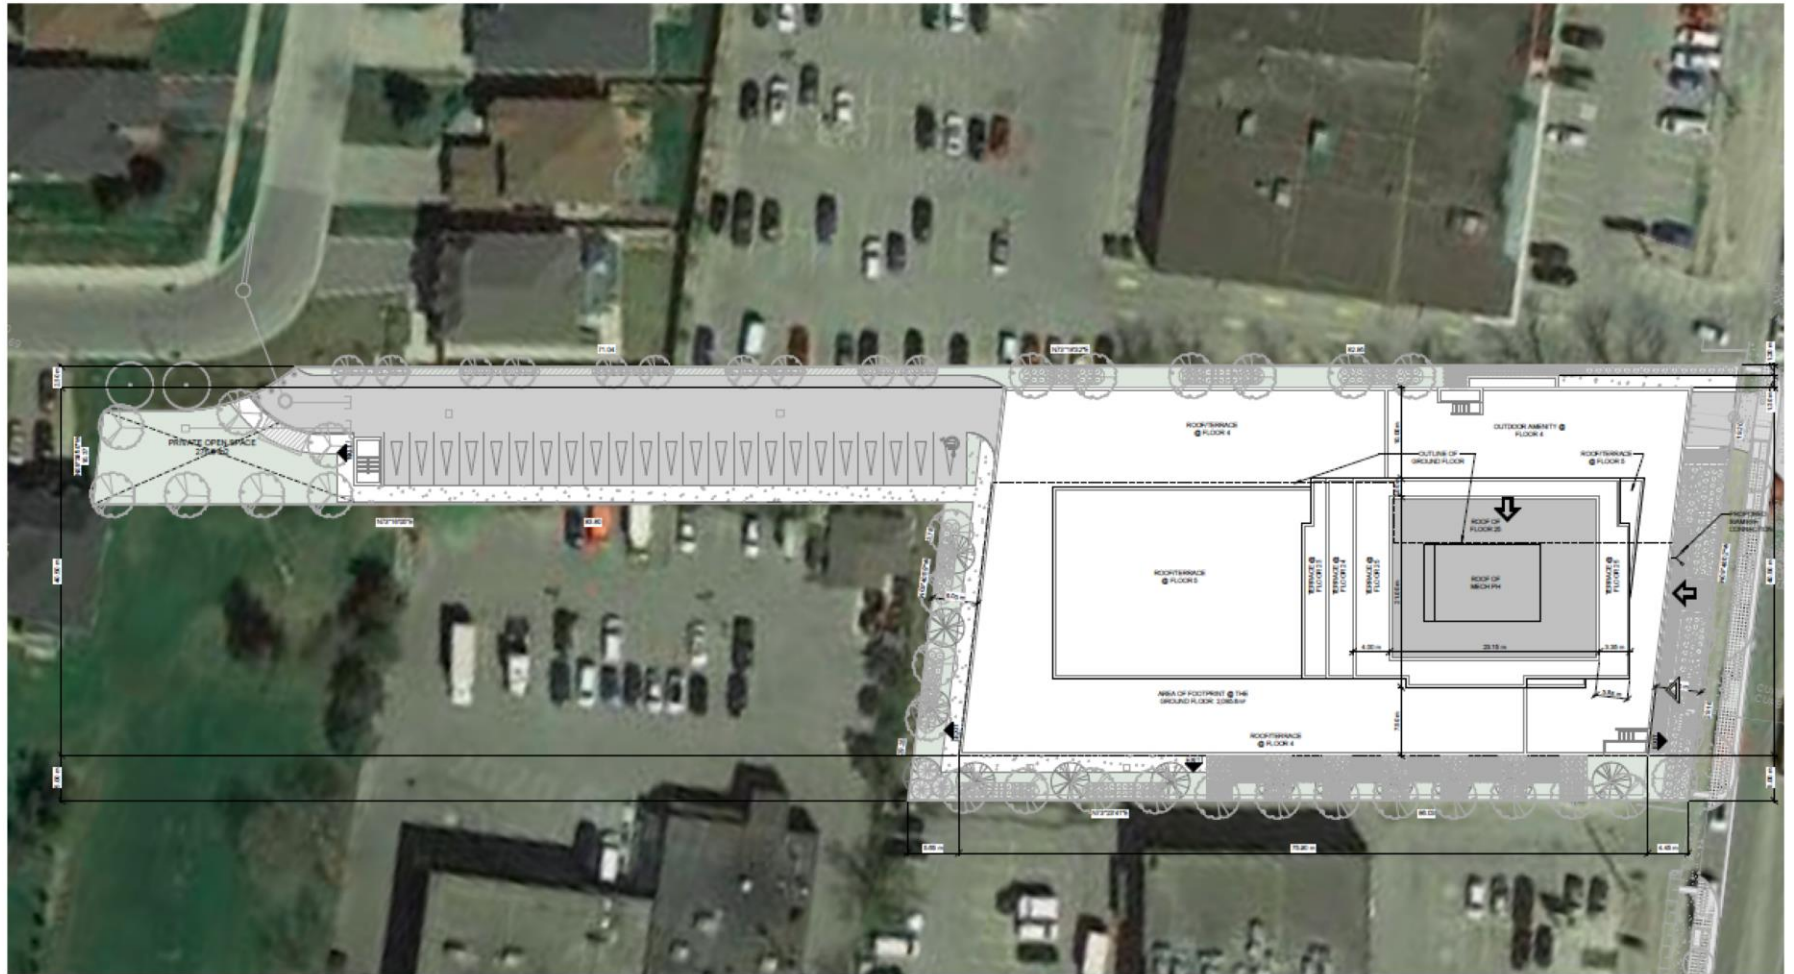

MAP 5 - PROPOSED SITE PLAN

10686 and 10692 Yonge Street

SF/SD SRPI.23.073

BLOCK 17 File NO. D01-20004 and D02-20010

CITY OF RICHMOND HILL
PLANNING AND INFRASTRUCTURE
DEPARTMENT