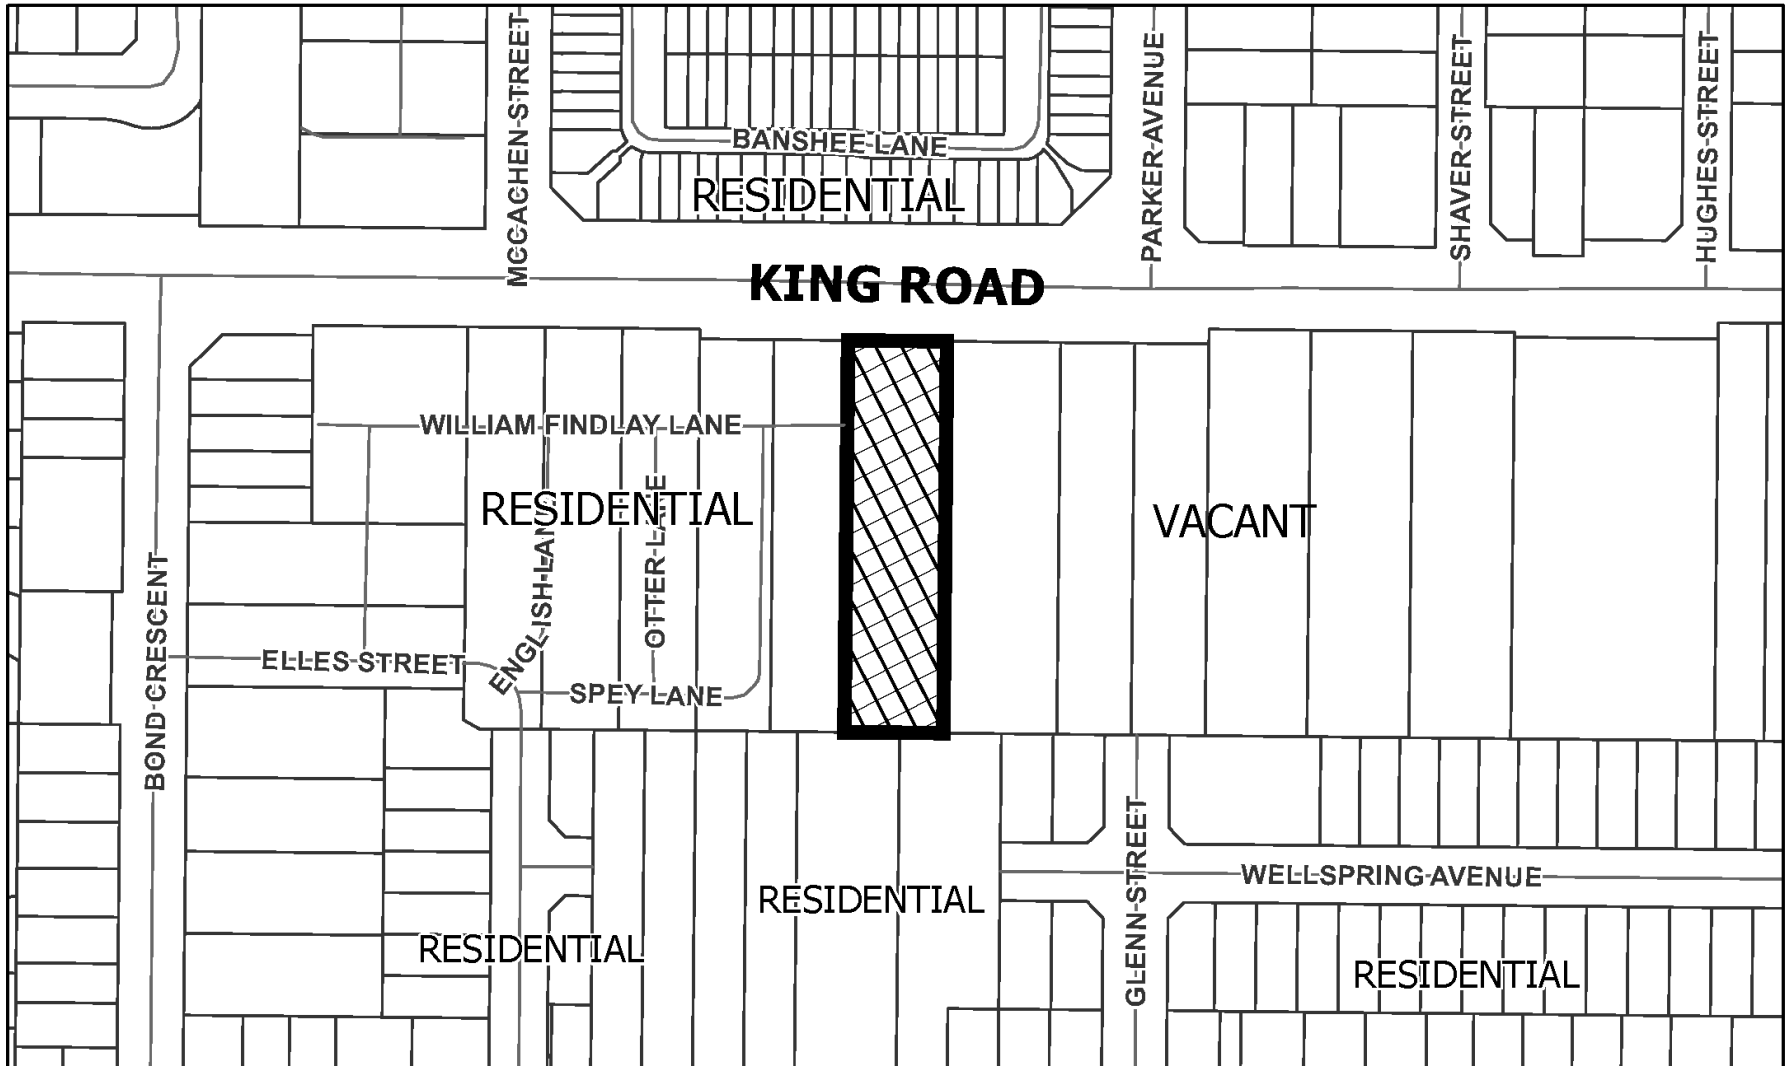

MAP 2 - NEIGHBOURHOOD CONTEXT

Legend

Subject Lands

295 King Road

LP/SD SRPI.23.071

BLOCK 8 File NO. D02-21013

CITY OF RICHMOND HILL
PLANNING AND INFRASTRUCTURE
DEPARTMENT