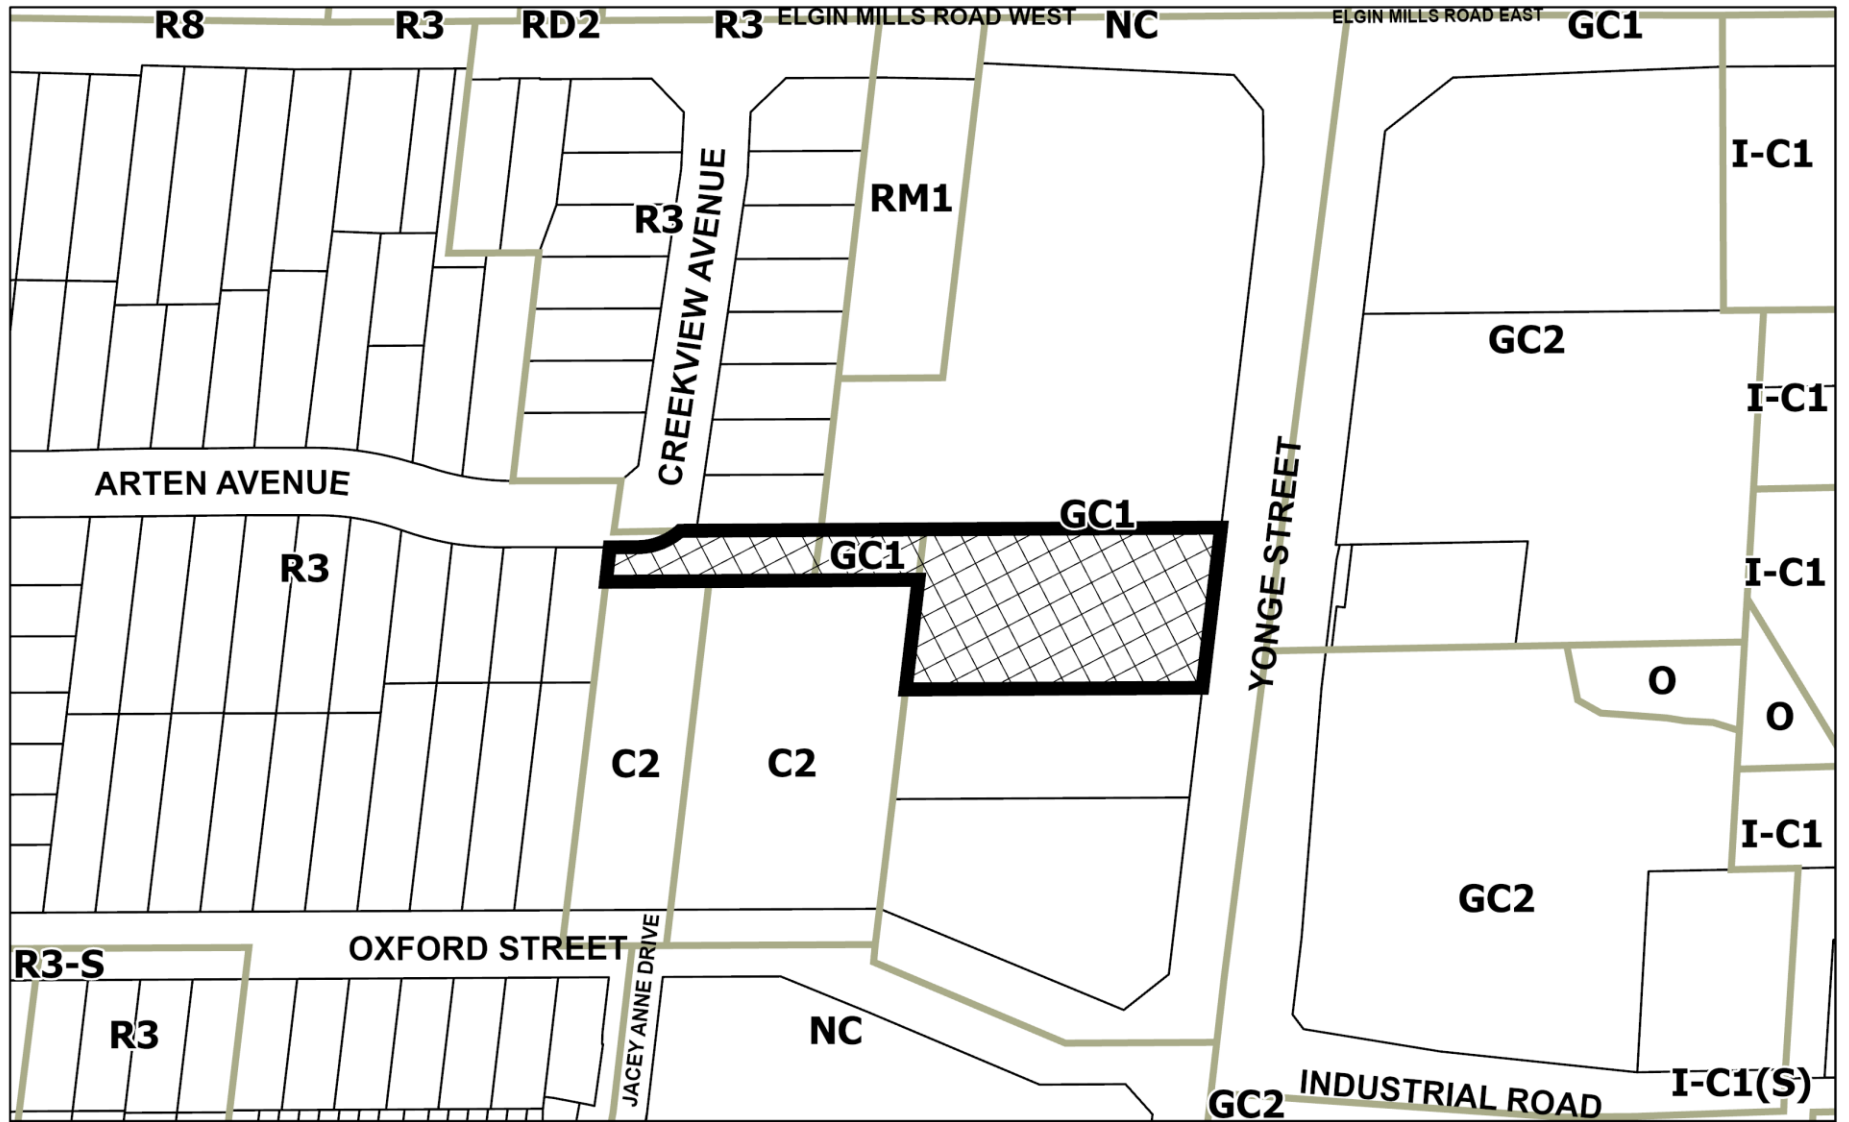

# MAP 4 - EXISTING ZONING

**Legend**

**Subject Lands**

10686 and 10692 Yonge Street

SF/SD SRPI.23.073

BLOCK 17 File NO. D01-20004 and D02-20010

CITY OF RICHMOND HILL  
PLANNING AND INFRASTRUCTURE  
DEPARTMENT