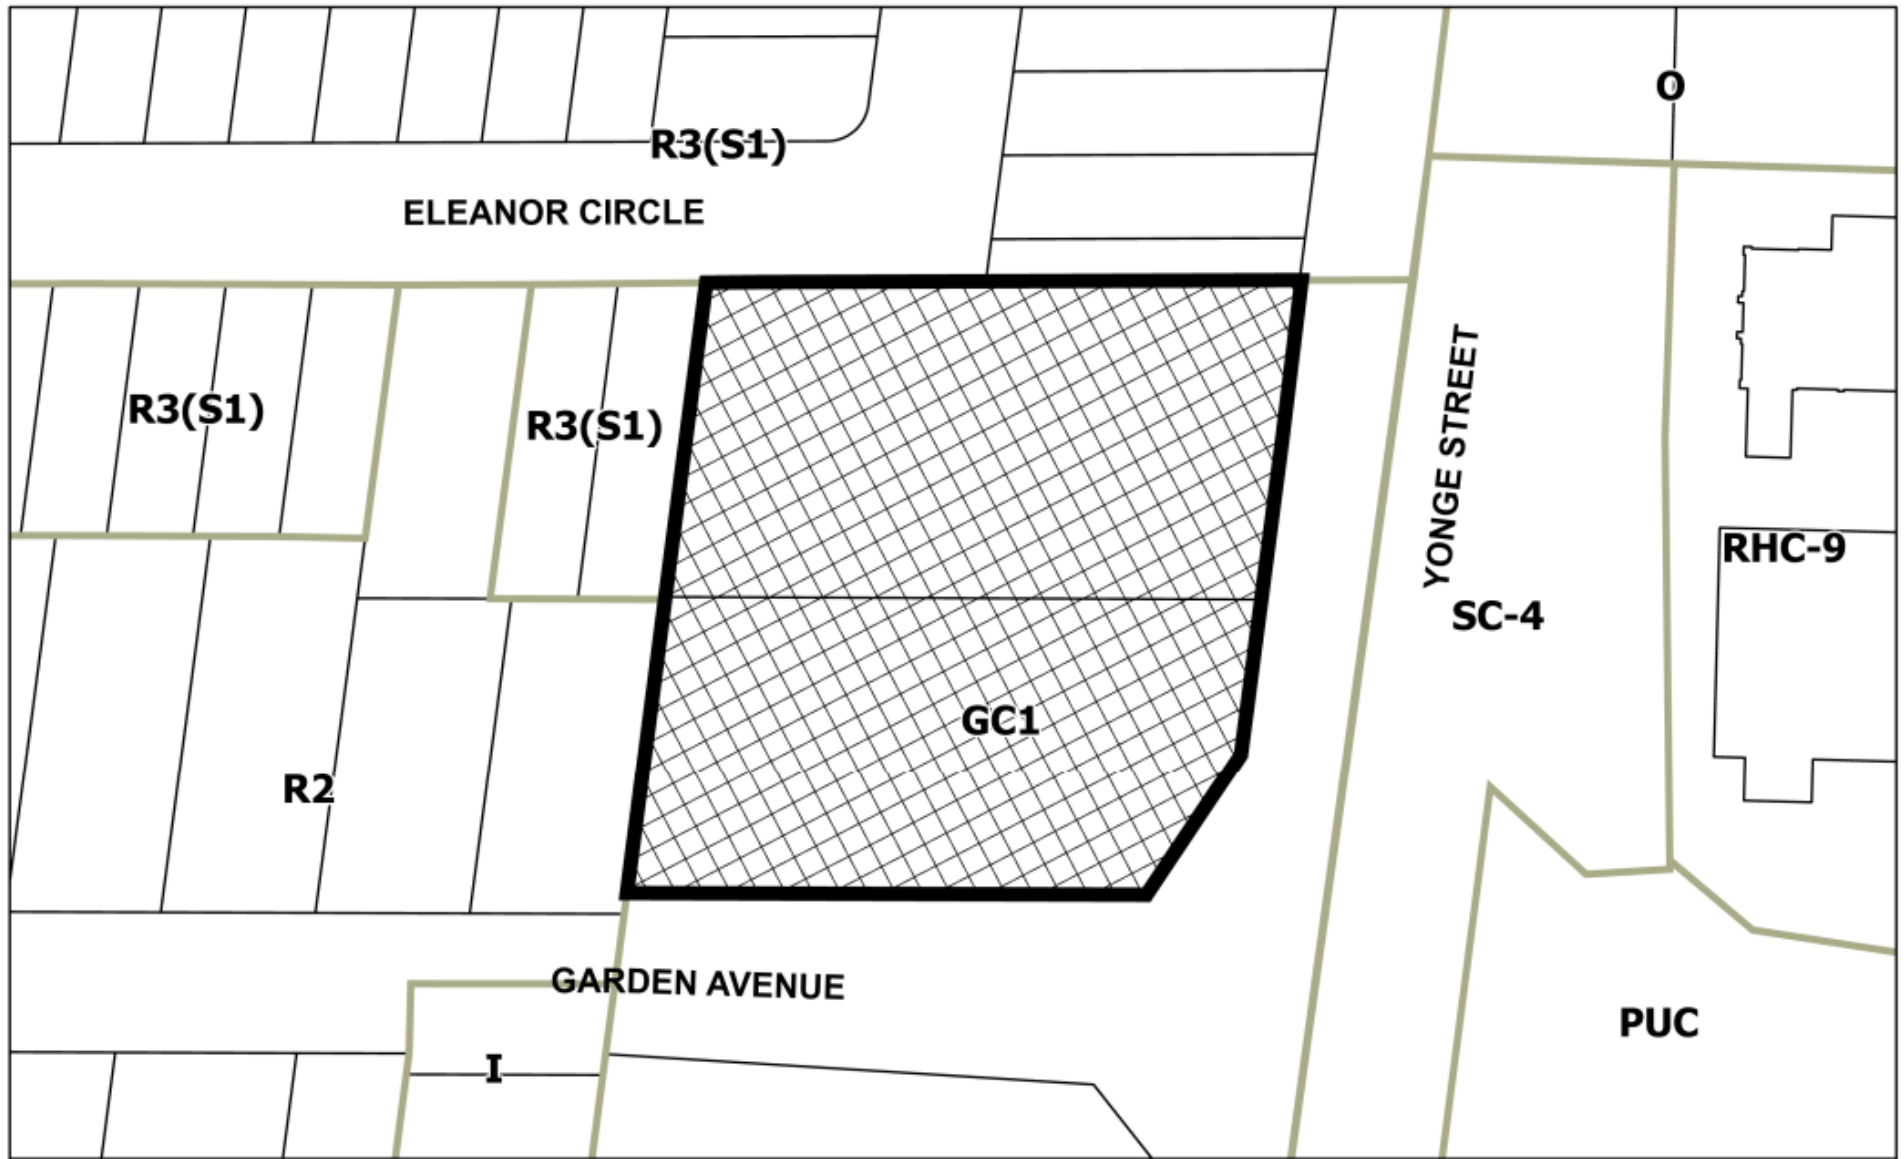

# MAP 4 - EXISTING ZONING

## Legend

Subject Lands

8700 and 8710 Yonge Street

FT/VC SRCM.23.14

BLOCK 25 File NO. D01-18007 and D02-18033

CITY OF RICHMOND HILL  
PLANNING AND INFRASTRUCTURE  
DEPARTMENT