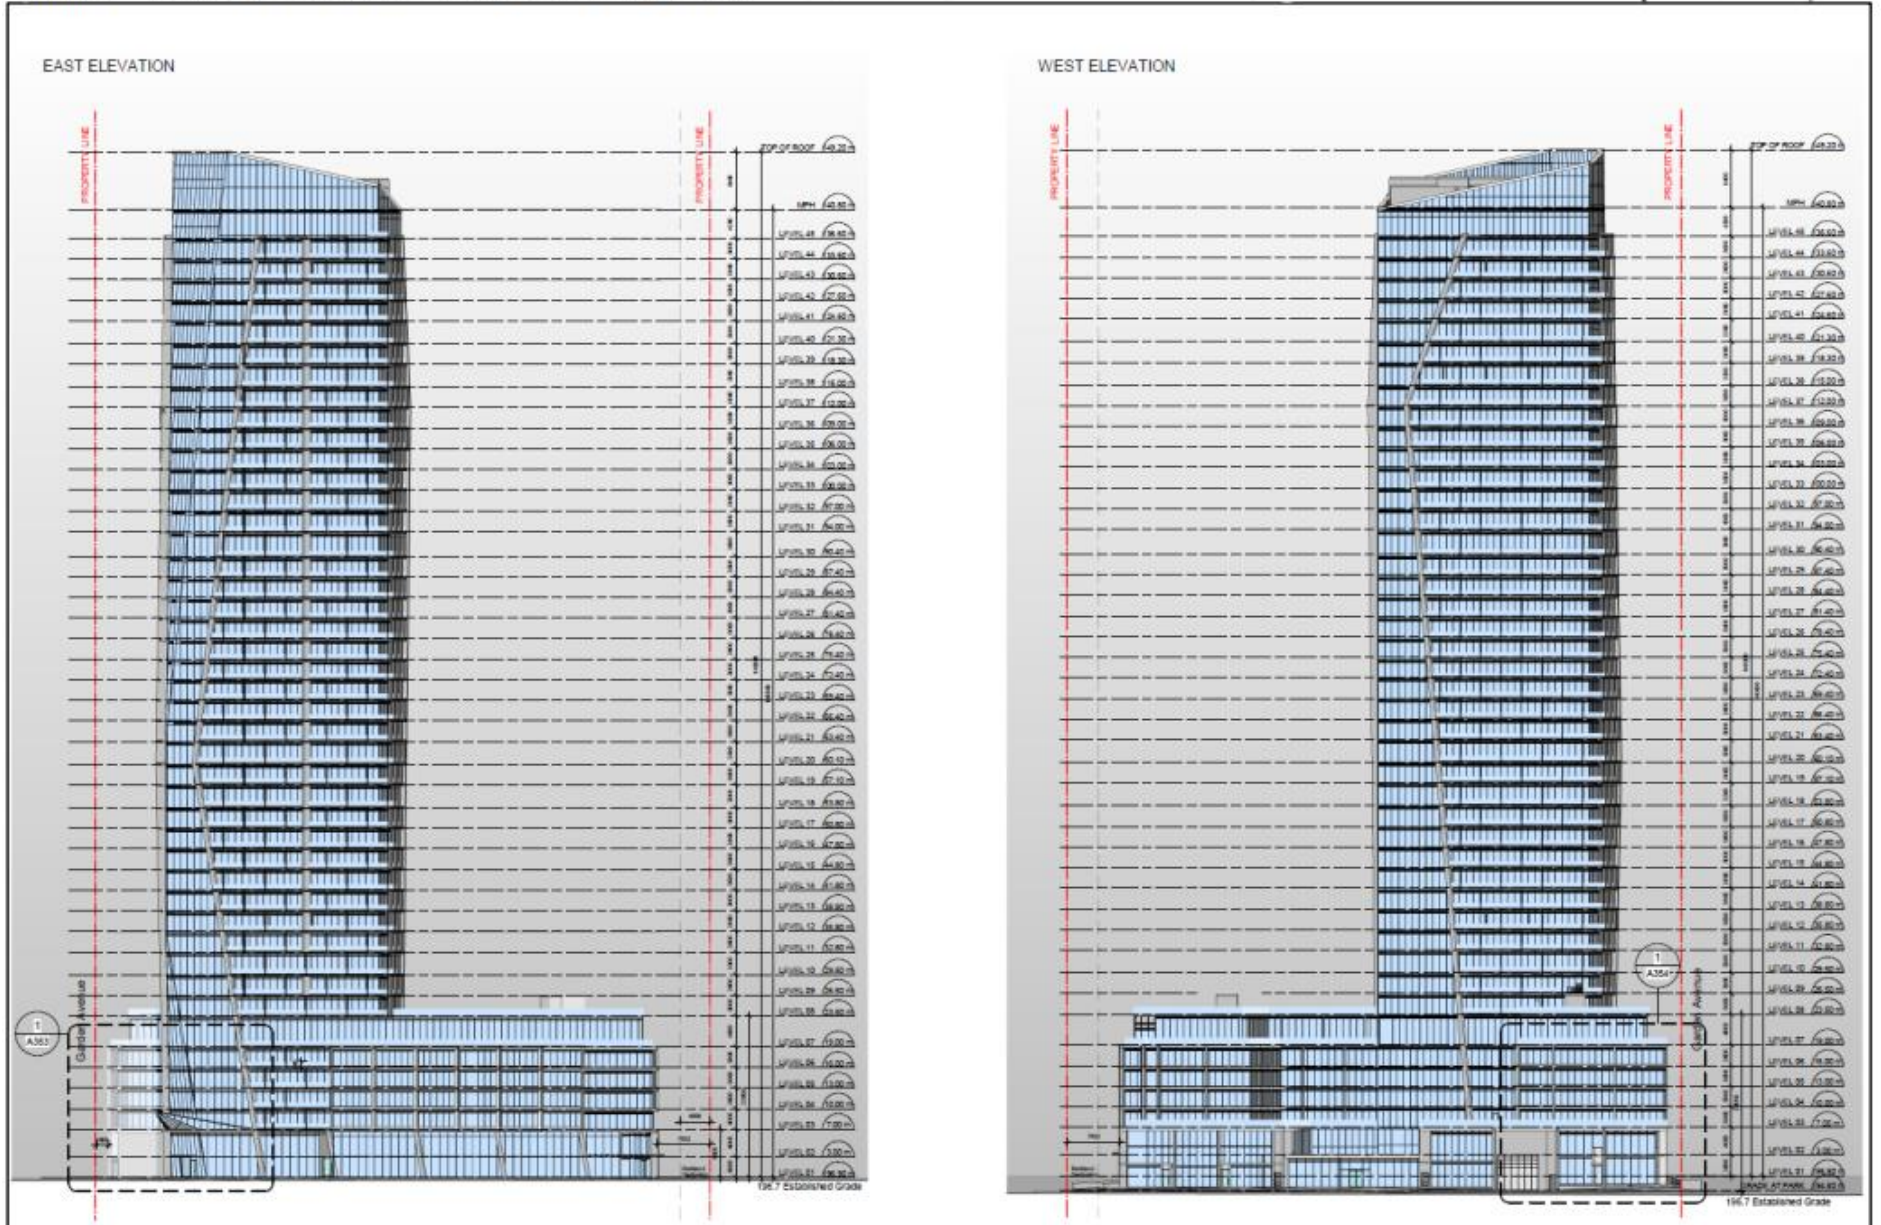

# Map 8 - Revised East and West Elevations (2022)

8700 and 8710 Yonge Street

FT/VC SRCM.23.14

BLOCK 25 File NO. D01-18007 and D02-18033

CITY OF RICHMOND HILL  
PLANNING AND INFRASTRUCTURE  
DEPARTMENT