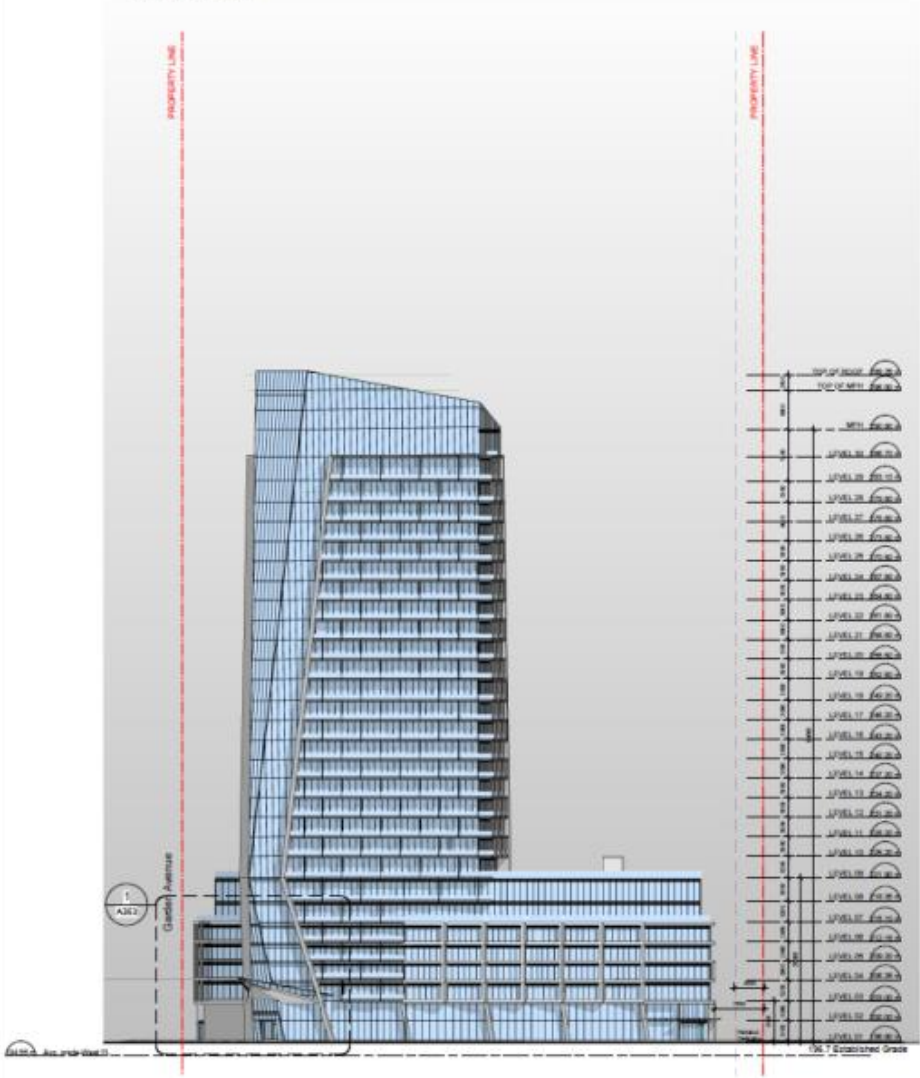

Map 10 - Revised East and West Elevations (2023)

EAST ELEVATION

WEST ELEVATION

8700 and 8710 Yonge Street

FT/VC SRCM.23.14

BLOCK 25 File NO. D01-18007 and D02-18033

CITY OF RICHMOND HILL
PLANNING AND INFRASTRUCTURE
DEPARTMENT