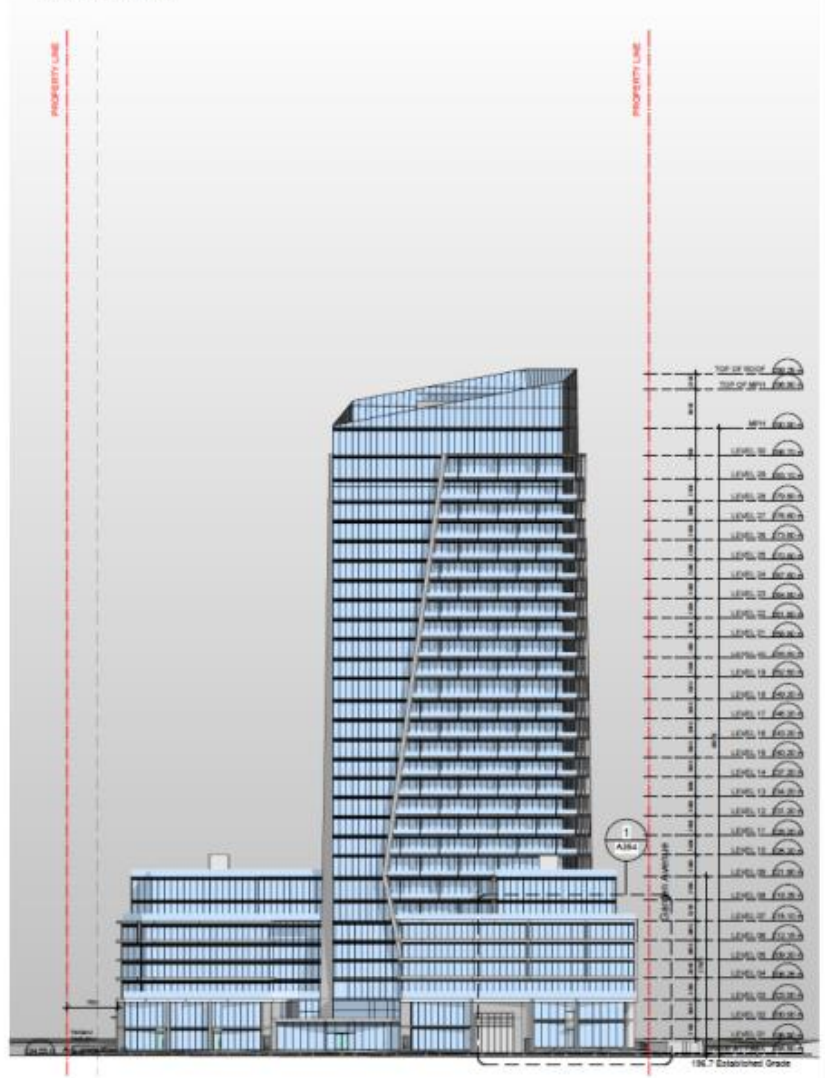

Map 10 - Revised East and West Elevations (2023)

EAST ELEVATION

WEST ELEVATION

8700 and 8710 Yonge Street

FT/VC SRCM.23.14

BLOCK 25 File NO. D01-18007 and D02-18033

CITY OF RICHMOND HILL
PLANNING AND INFRASTRUCTURE
DEPARTMENT