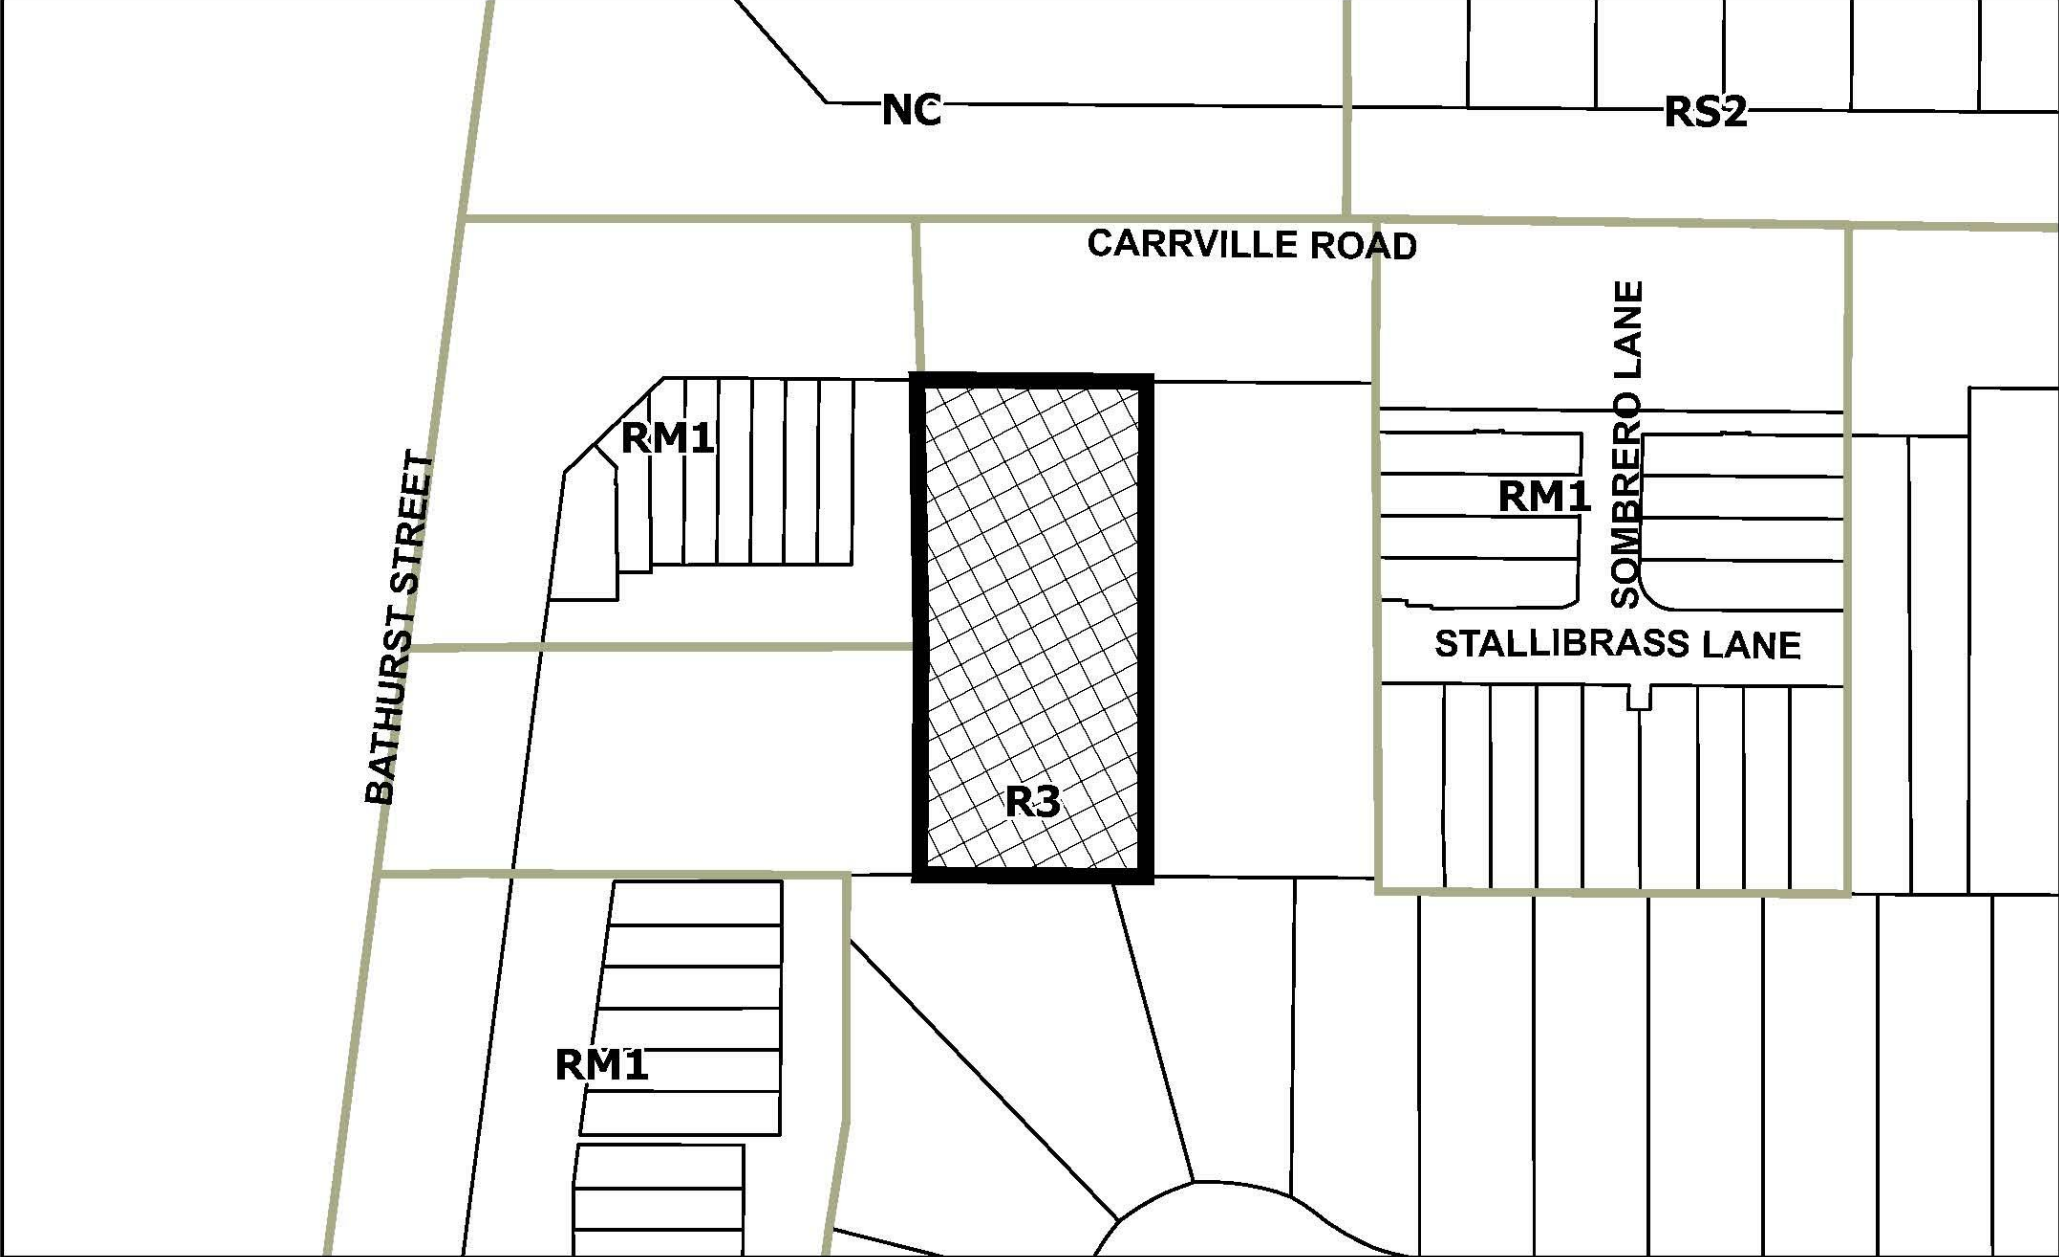

MAP 3 - EXISTING ZONING

Legend

Subject Lands

741 Carrville Road

GM/SD SRPBS.23.005

BLOCK 25 File NO. D02-13032, D03-1013

CITY OF RICHMOND HILL
PLANNING AND BUILDING
SERVICES DEPARTMENT