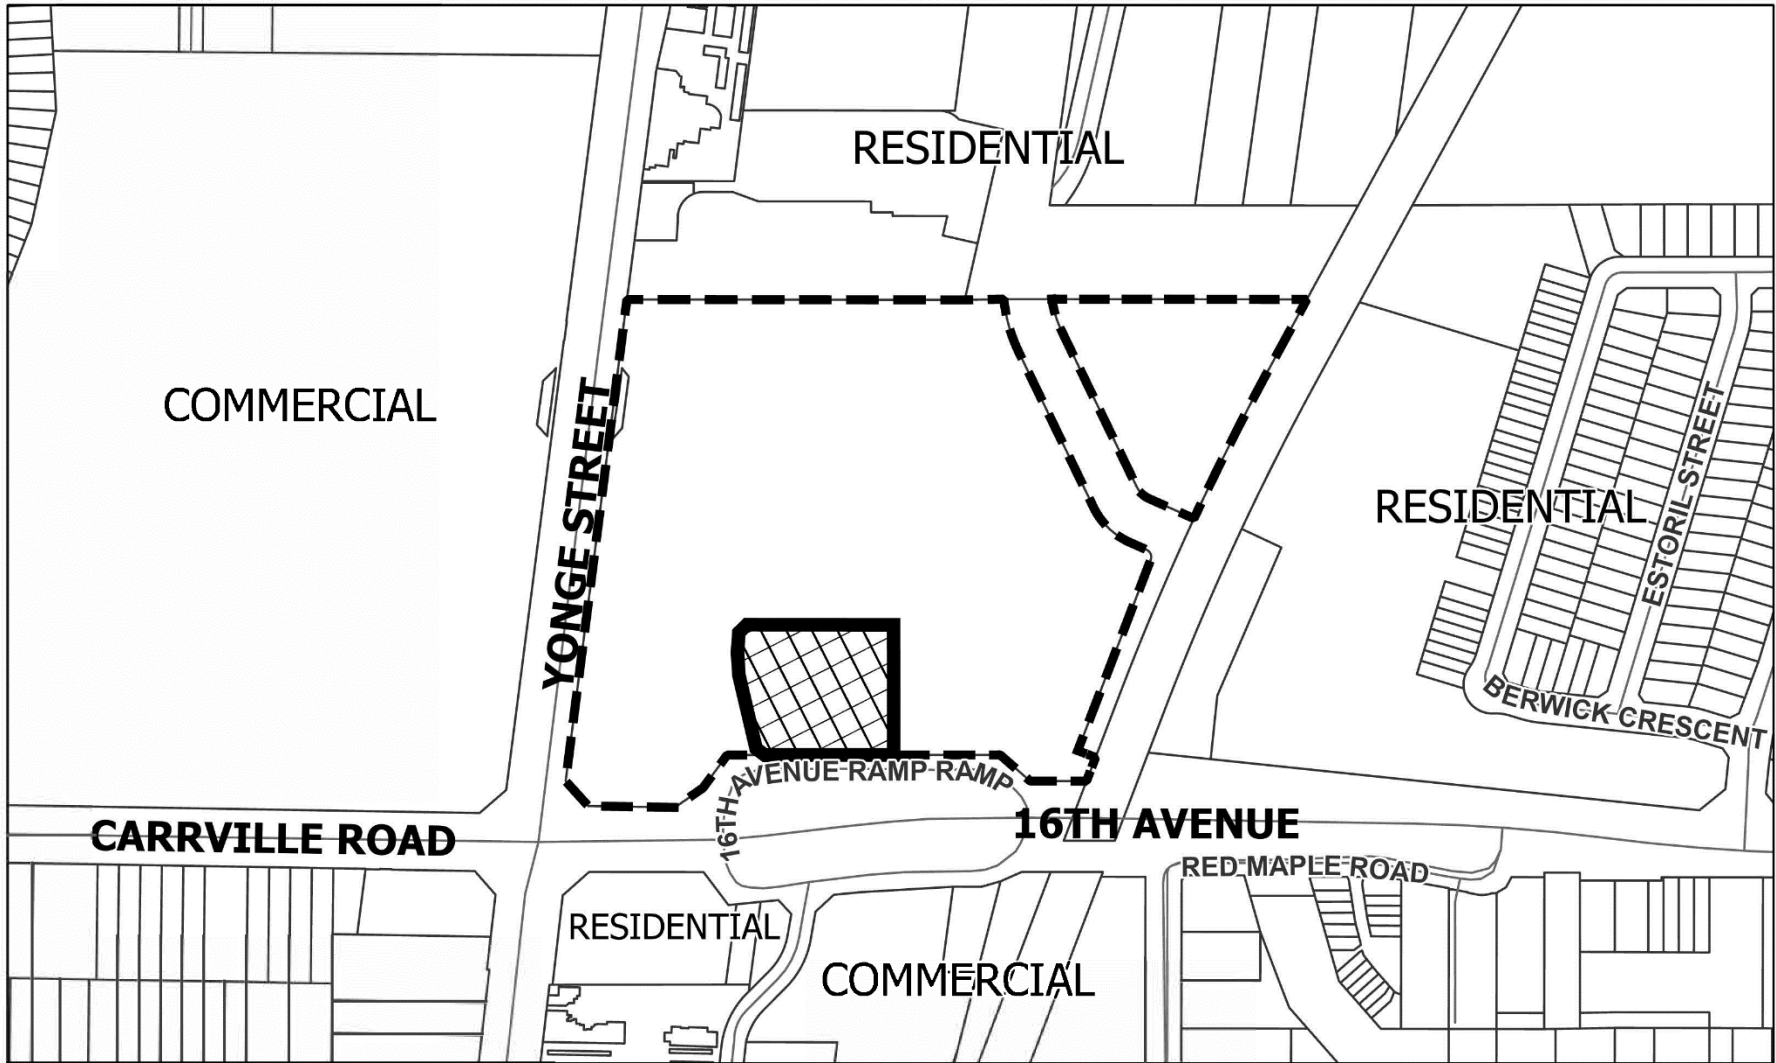

MAP 2 - NEIGHBOURHOOD CONTEXT

Legend

-  Subject Lands
-  Other Lands Belonging to Owner

9301, 9325 and 9335 Yonge Street

LD/SD SRPBS.23.006

BLOCK 23 File NO. D01-20015, D02-20029

CITY OF RICHMOND HILL
PLANNING AND BUILDING
SERVICES DEPARTMENT