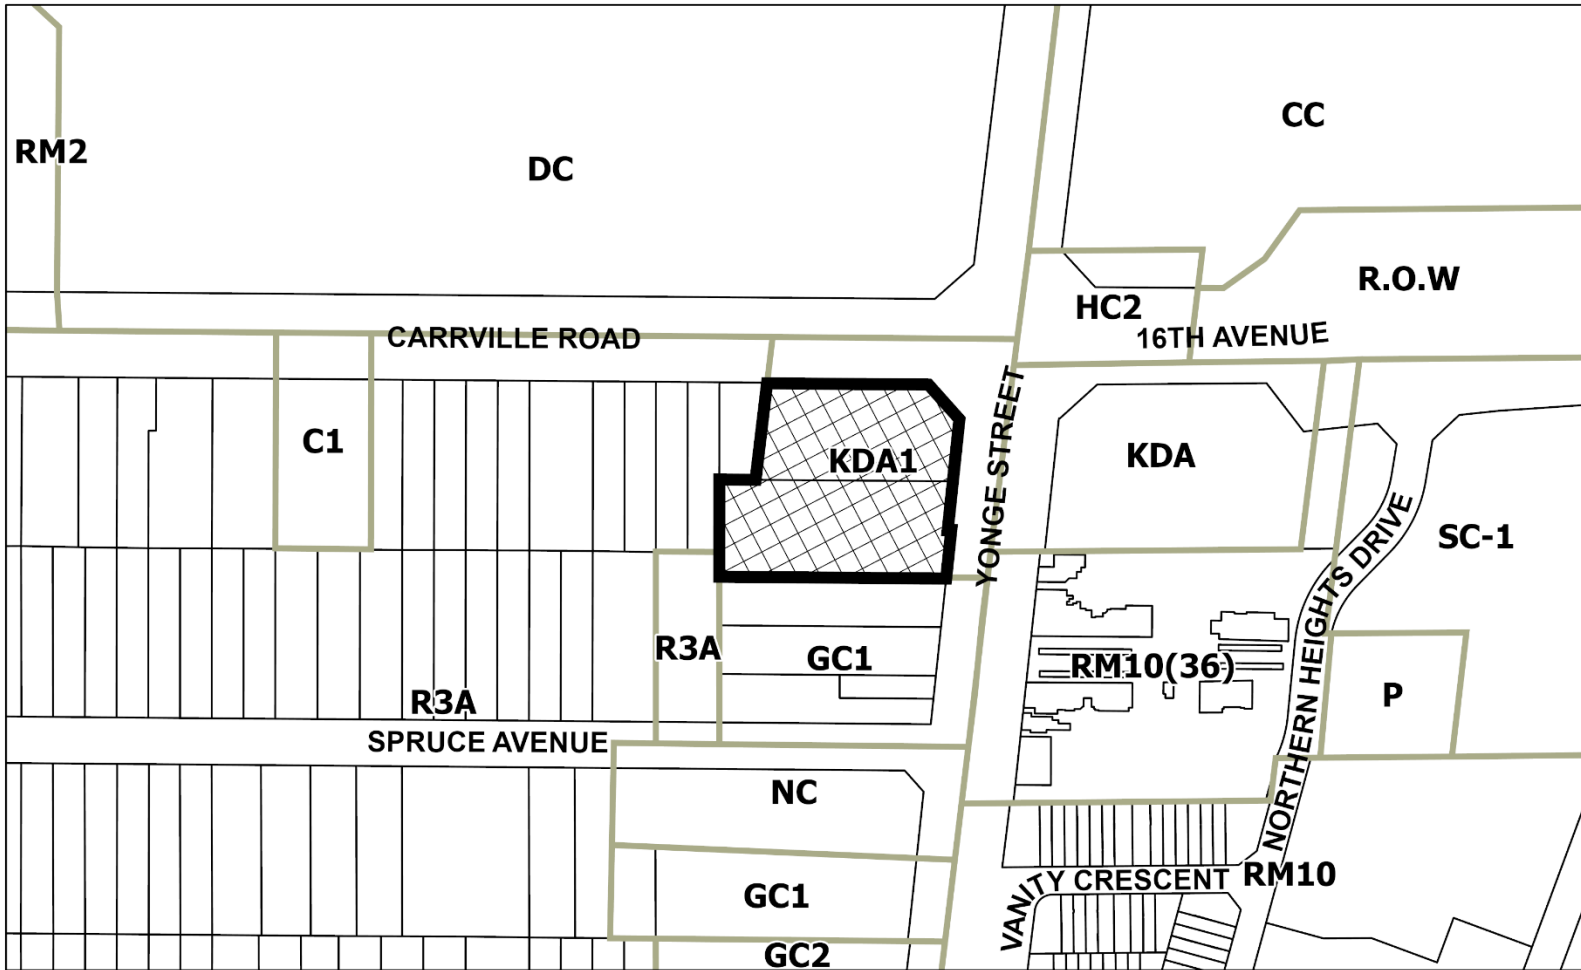

MAP 3 - EXISTING ZONING

Legend

Subject Lands

9218 Yonge Street

KF/AB SRPBS.23.031

BLOCK 25 File NO. D01-21010 and D02-21020

CITY OF RICHMOND HILL
PLANNING AND BUILDING SERVICES
DEPARTMENT