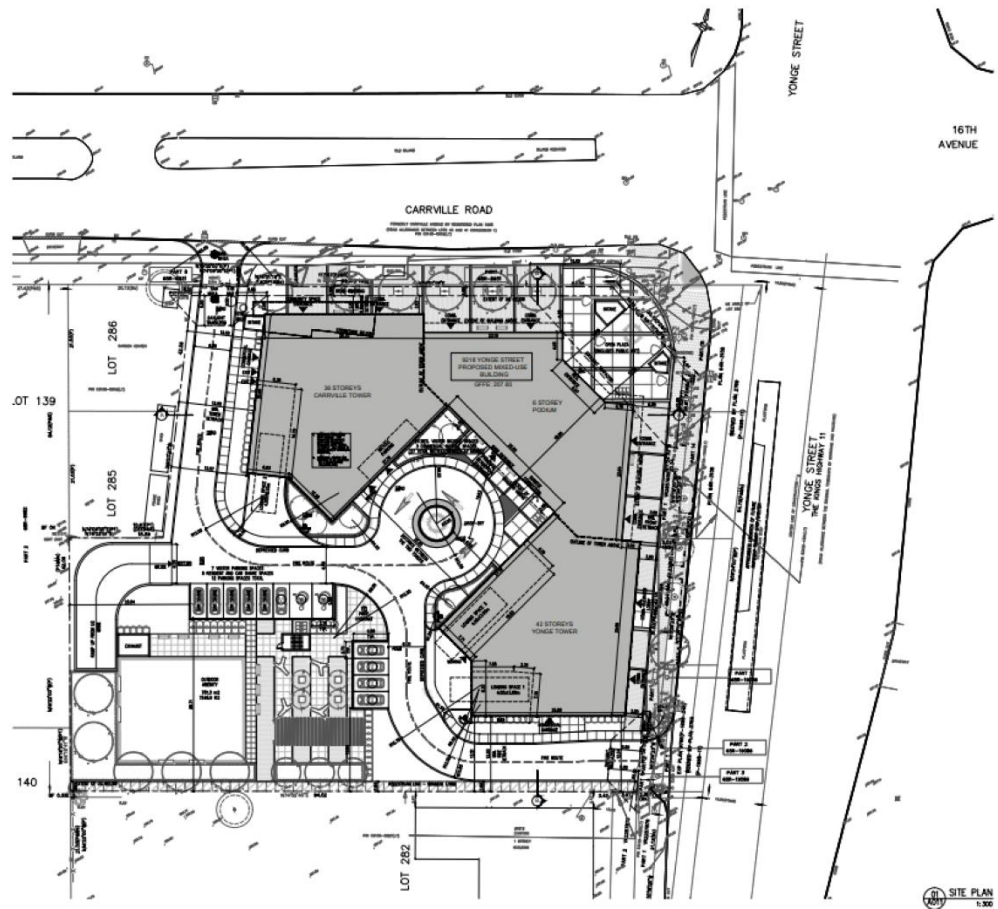

MAP 4 - ORIGINAL SITE PLAN

9218 Yonge Street

KF/AB SRPBS.23.031

BLOCK 25 File NO. D01-21010 and D02-21020

CITY OF RICHMOND HILL
 PLANNING AND BUILDING SERVICES
 DEPARTMENT