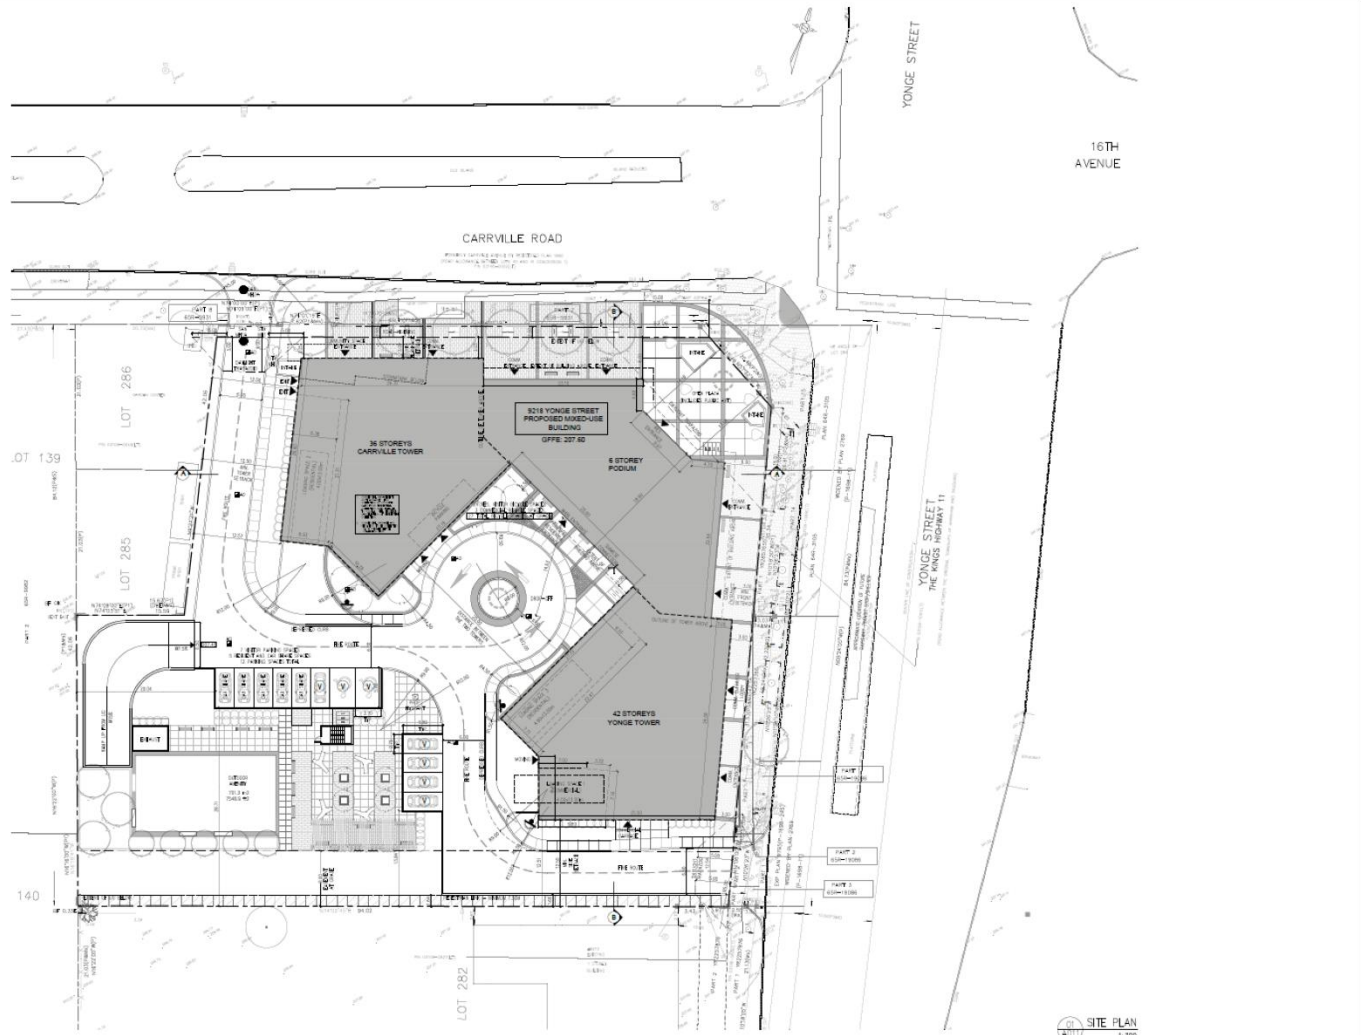

**MAP 5 - REVISED SITE PLAN**

9218 Yonge Street

**KF/AB SRPBS.23.031**

**SITE PLAN**  
1:300

**BLOCK 25 File NO. D01-21010 and D02-21020**

**CITY OF RICHMOND HILL  
PLANNING AND BUILDING SERVICES  
DEPARTMENT**