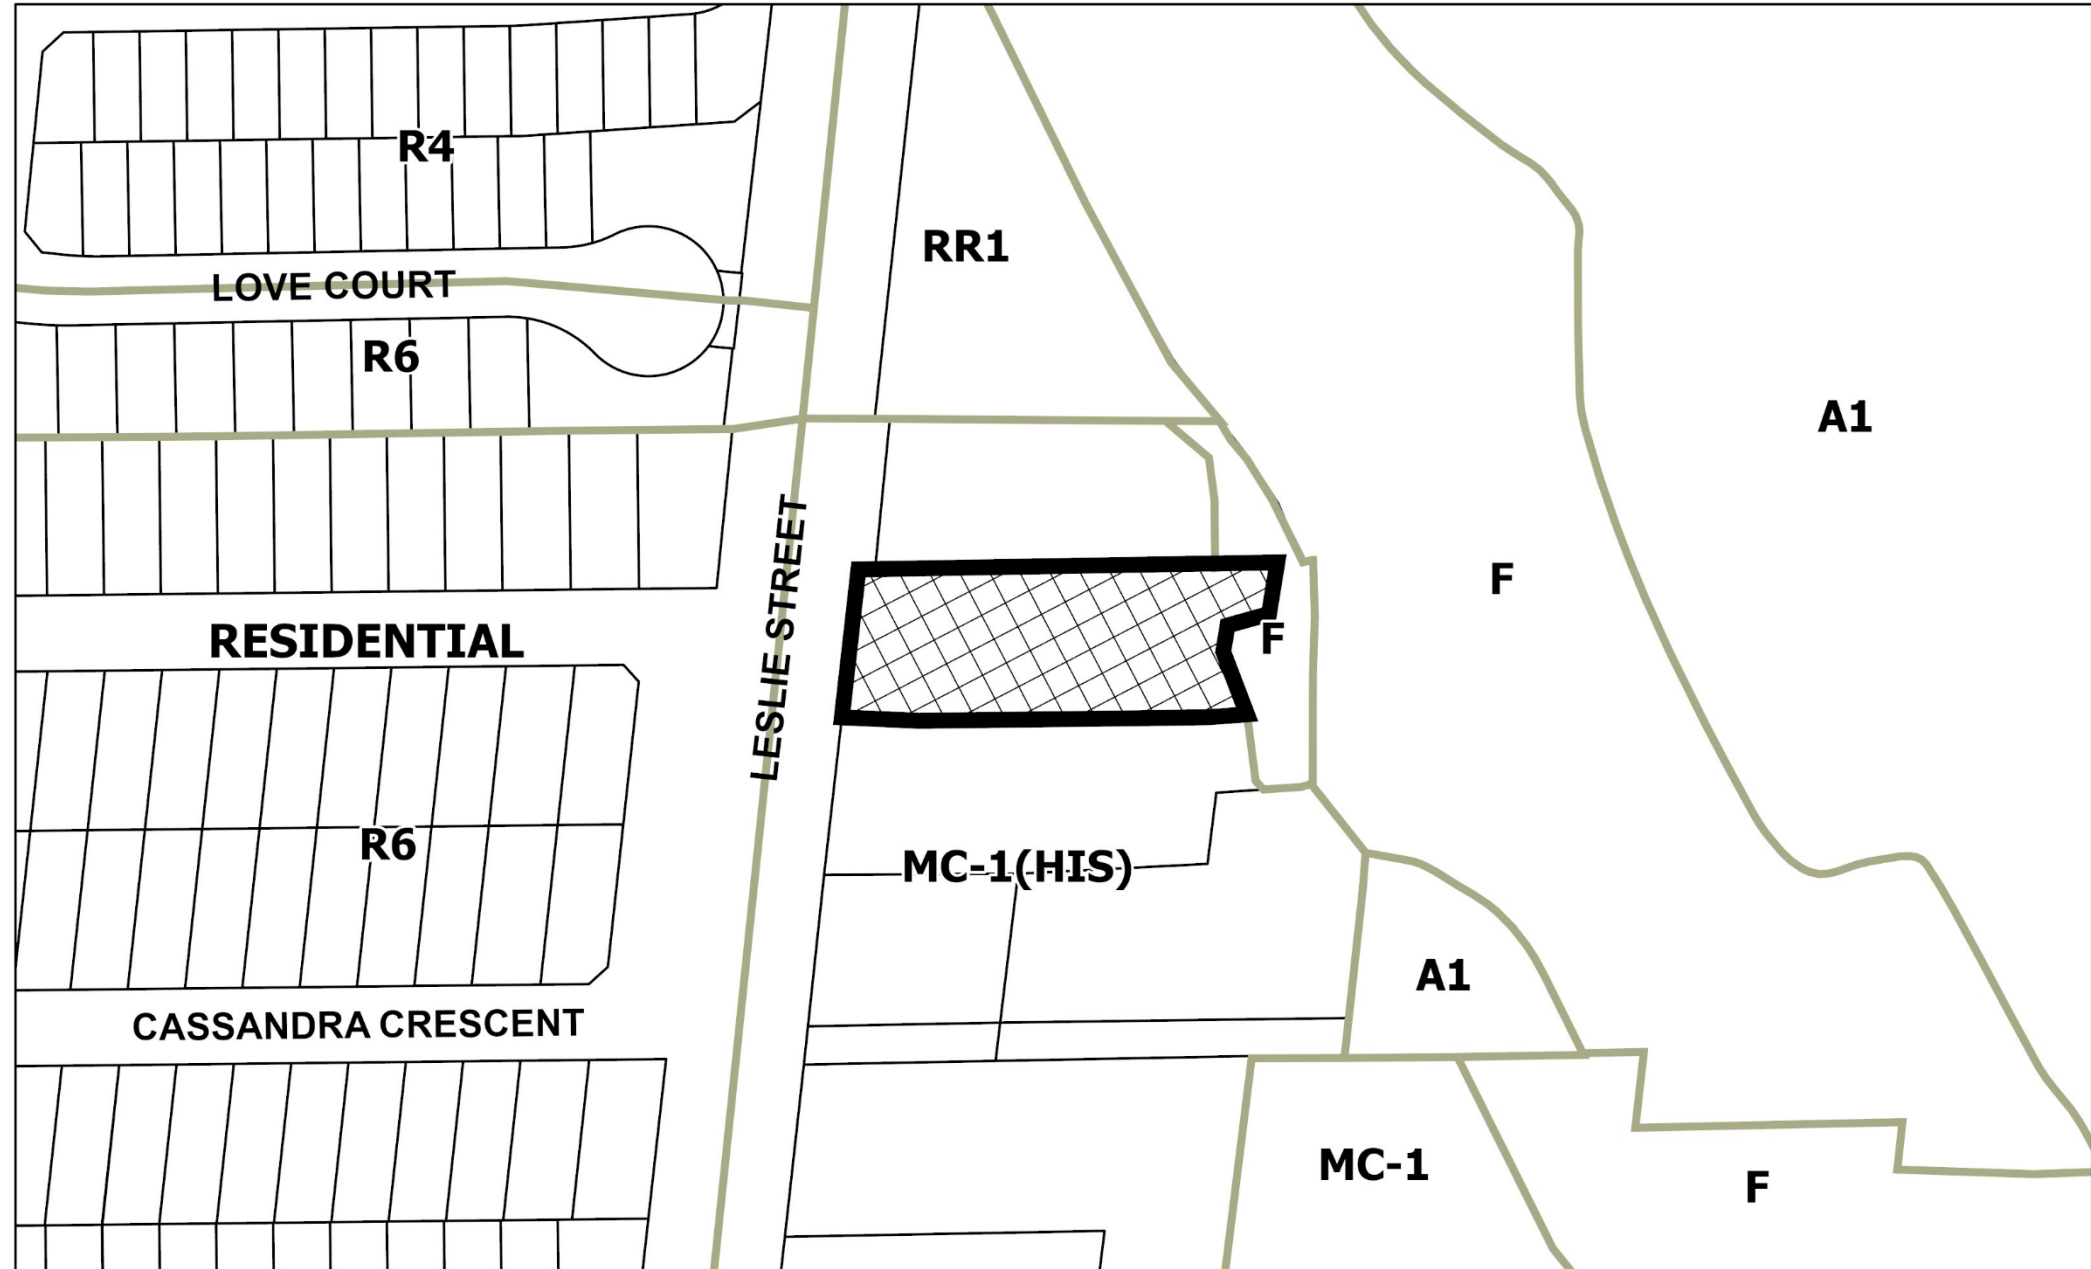

MAP 2 - EXISTING ZONING

Legend

Subject Lands

9893 Leslie Street

GM/SD SRPBS.23.021

BLOCK 21 File NO. D02-20015

CITY OF RICHMOND HILL
PLANNING AND BUILDING SERVICES
DEPARTMENT