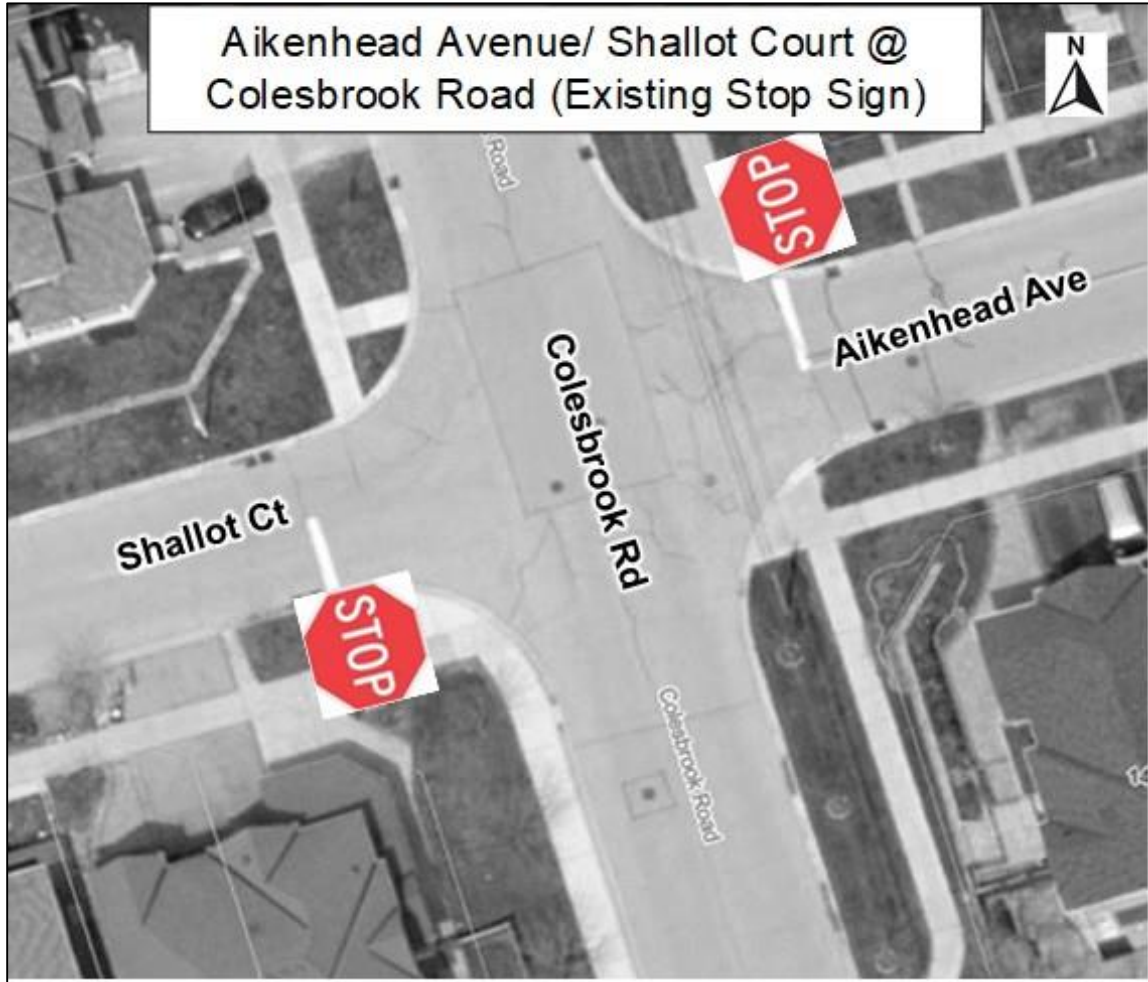

**SRIES.23.003 – Appendix 4 – Location Map
Aikenhead Avenue/Shallot Court @ Colesbrook Road**

Disclaimer

This information is provided as a public resource of general information by the City of Richmond Hill. The information is provided for convenience only, and the City of Richmond Hill disclaims any responsibility for content, accuracy, currency or completeness. This is not a plan of survey.

Copyright / Printed
Date: November
22nd, 2023

**SRIES.23.003 – Appendix 4 – Location Map
Aikenhead Avenue/Shallot Court @ Colesbrook Road**

Disclaimer

This information is provided as a public resource of general information by the City of Richmond Hill. The information is provided for convenience only, and the City of Richmond Hill disclaims any responsibility for content, accuracy, currency or completeness. This is not a plan of survey.

Copyright / Printed
Date: November
22nd, 2023

SRIES.23.003 – Appendix 4 – Location Map
Estate Garden Drive @ Snowy Meadow Avenue

Disclaimer

This information is provided as a public resource of general information by the City of Richmond Hill. The information is provided for convenience only, and the City of Richmond Hill disclaims any responsibility for content, accuracy, currency or completeness. This is not a plan of survey.

Copyright / Printed
Date: November
22nd, 2023

SRIES.23.003 – Appendix 4 – Location Map

Lucas Street @ Trayborn Drive

Disclaimer

This information is provided as a public resource of general information by the City of Richmond Hill. The information is provided for convenience only, and the City of Richmond Hill disclaims any responsibility for content, accuracy, currency or completeness. This is not a plan of survey.