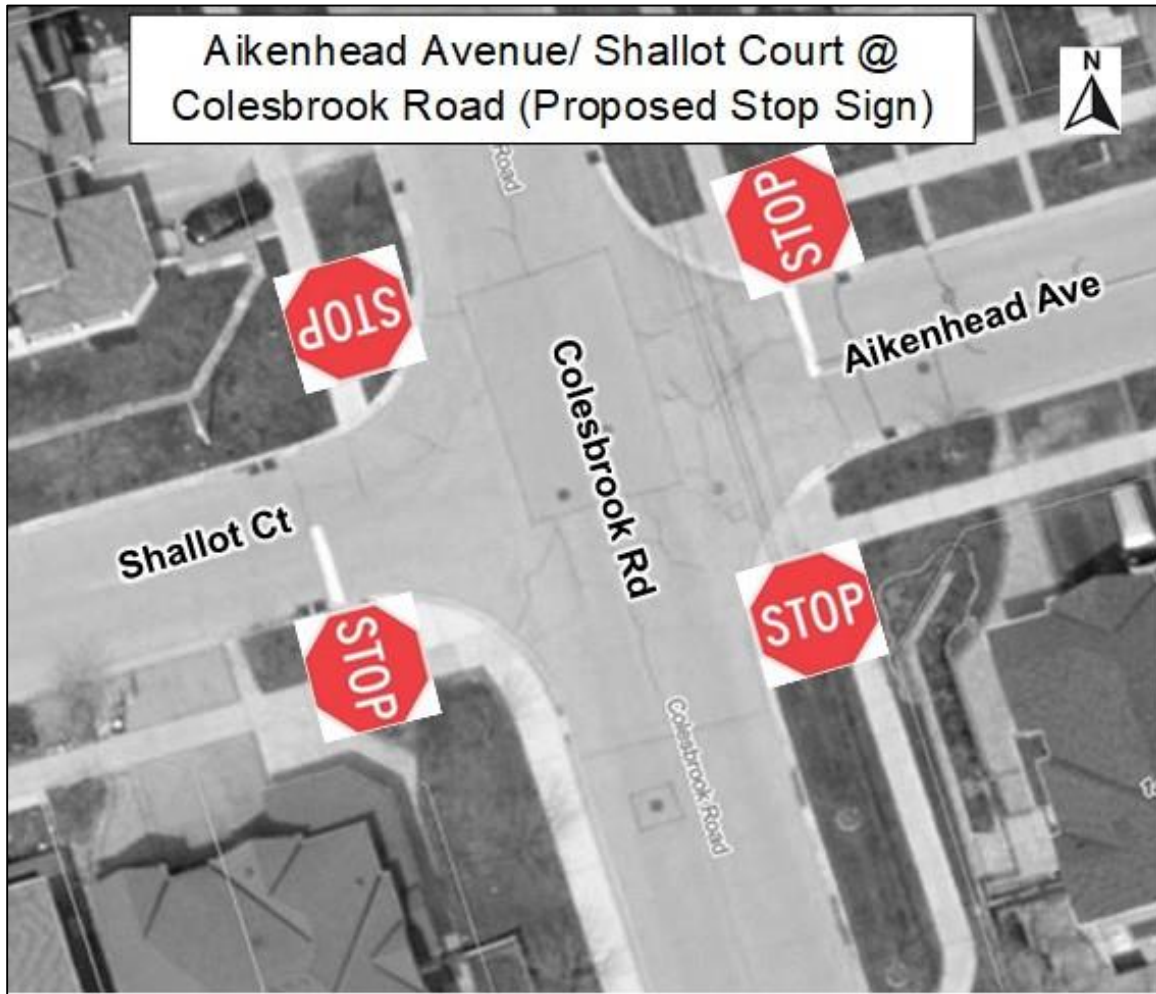

**SRIES.23.003 – Appendix 4 – Location Map
Aikenhead Avenue/Shallot Court @ Colesbrook Road**

Disclaimer

This information is provided as a public resource of general information by the City of Richmond Hill. The information is provided for convenience only, and the City of Richmond Hill disclaims any responsibility for content, accuracy, currency or completeness. This is not a plan of survey.

Copyright / Printed
Date: November
22nd, 2023

**SRIES.23.003 – Appendix 4 – Location Map
Aikenhead Avenue/Shallot Court @ Colesbrook Road**

Disclaimer

This information is provided as a public resource of general information by the City of Richmond Hill. The information is provided for convenience only, and the City of Richmond Hill disclaims any responsibility for content, accuracy, currency or completeness. This is not a plan of survey.

Copyright / Printed
Date: November
22nd, 2023

SRIES.23.003 – Appendix 4 – Location Map
Estate Garden Drive @ Snowy Meadow Avenue

Disclaimer

This information is provided as a public resource of general information by the City of Richmond Hill. The information is provided for convenience only, and the City of Richmond Hill disclaims any responsibility for content, accuracy, currency or completeness. This is not a plan of survey.

Copyright / Printed
Date: November
22nd, 2023

SRIES.23.003 – Appendix 4 – Location Map

Lucas Street @ Trayborn Drive

Disclaimer

This information is provided as a public resource of general information by the City of Richmond Hill. The information is provided for convenience only, and the City of Richmond Hill disclaims any responsibility for content, accuracy, currency or completeness. This is not a plan of survey.