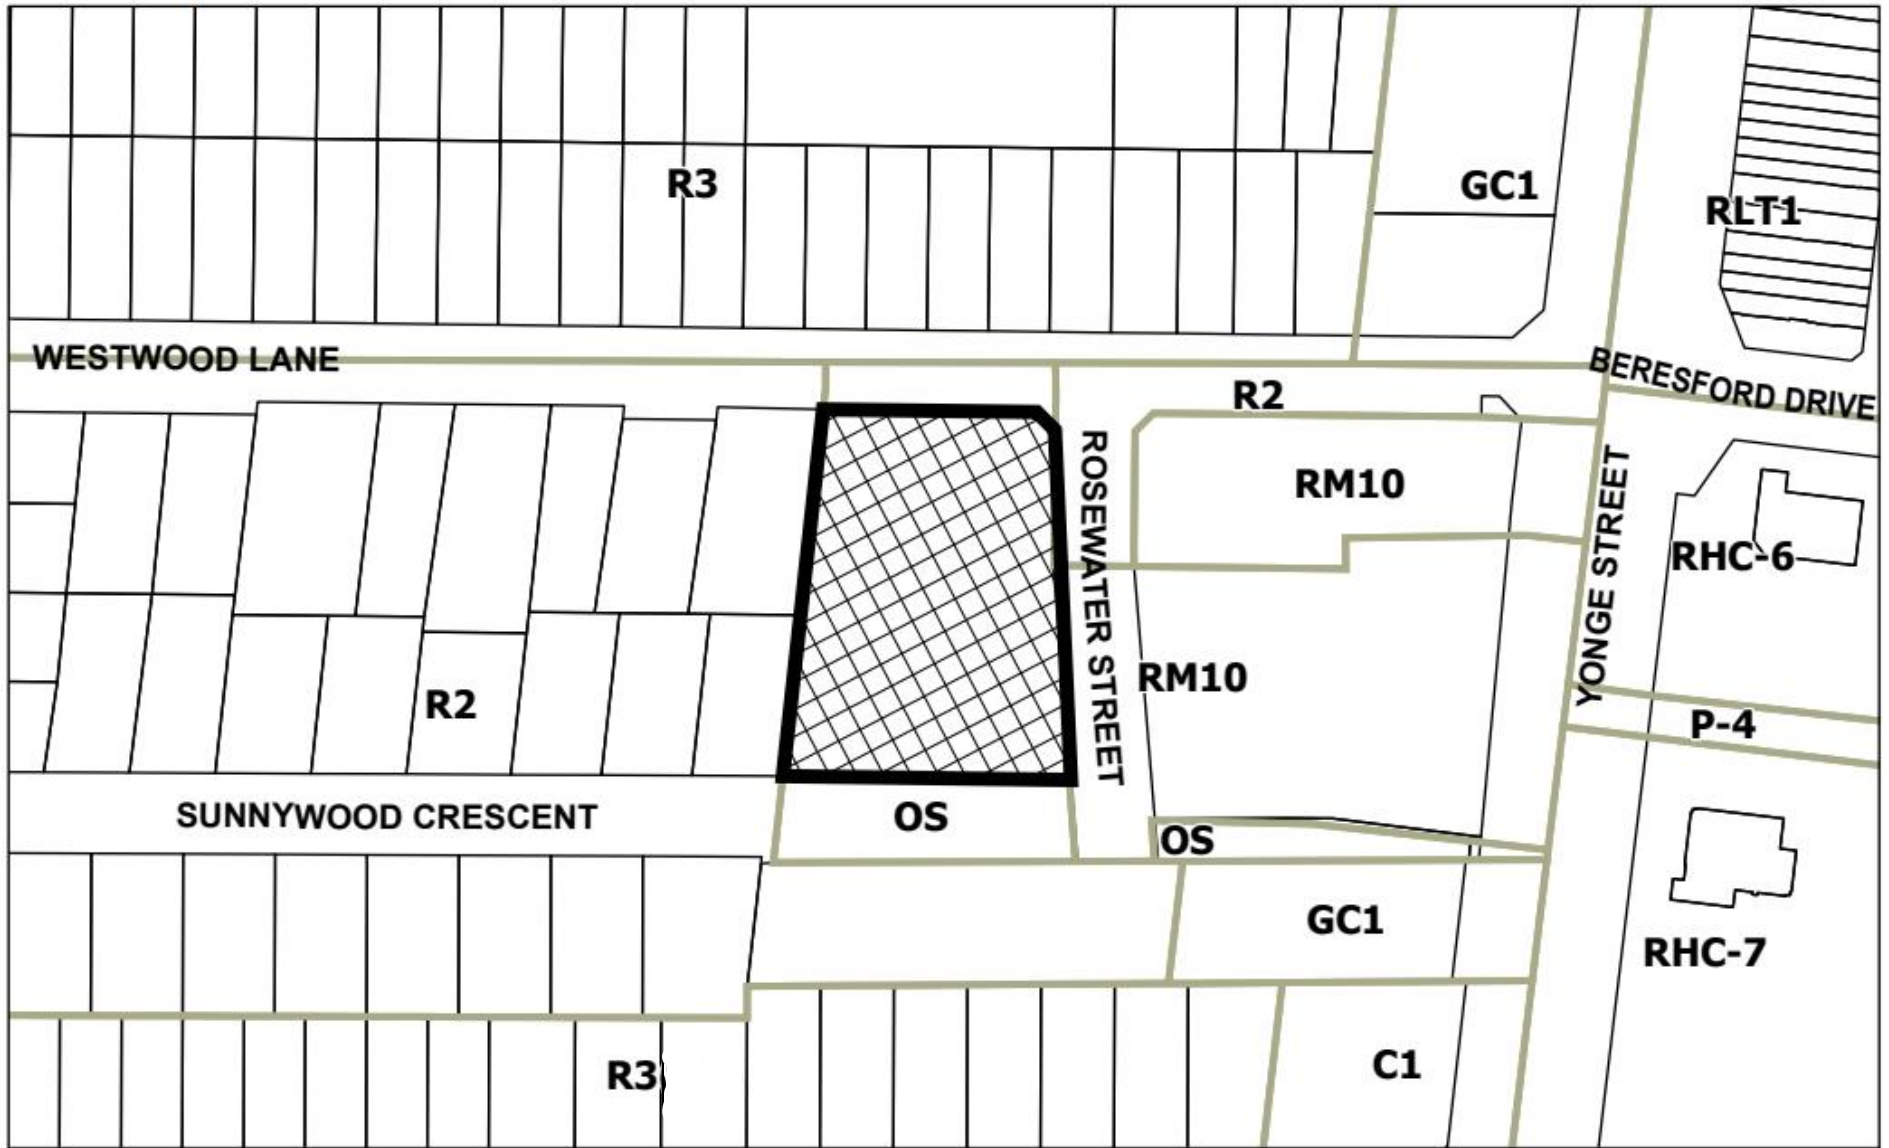

# MAP 7 - EXISTING ZONING

## Legend

Subject Lands

8868 YONGE STREET

FT/VC SRCM.23.17

BLOCK 25 File NO. OPA-23-0006 and ZBLA-23-0010

City of Richmond Hill  
Richmond Hill Centre and Economic  
Development