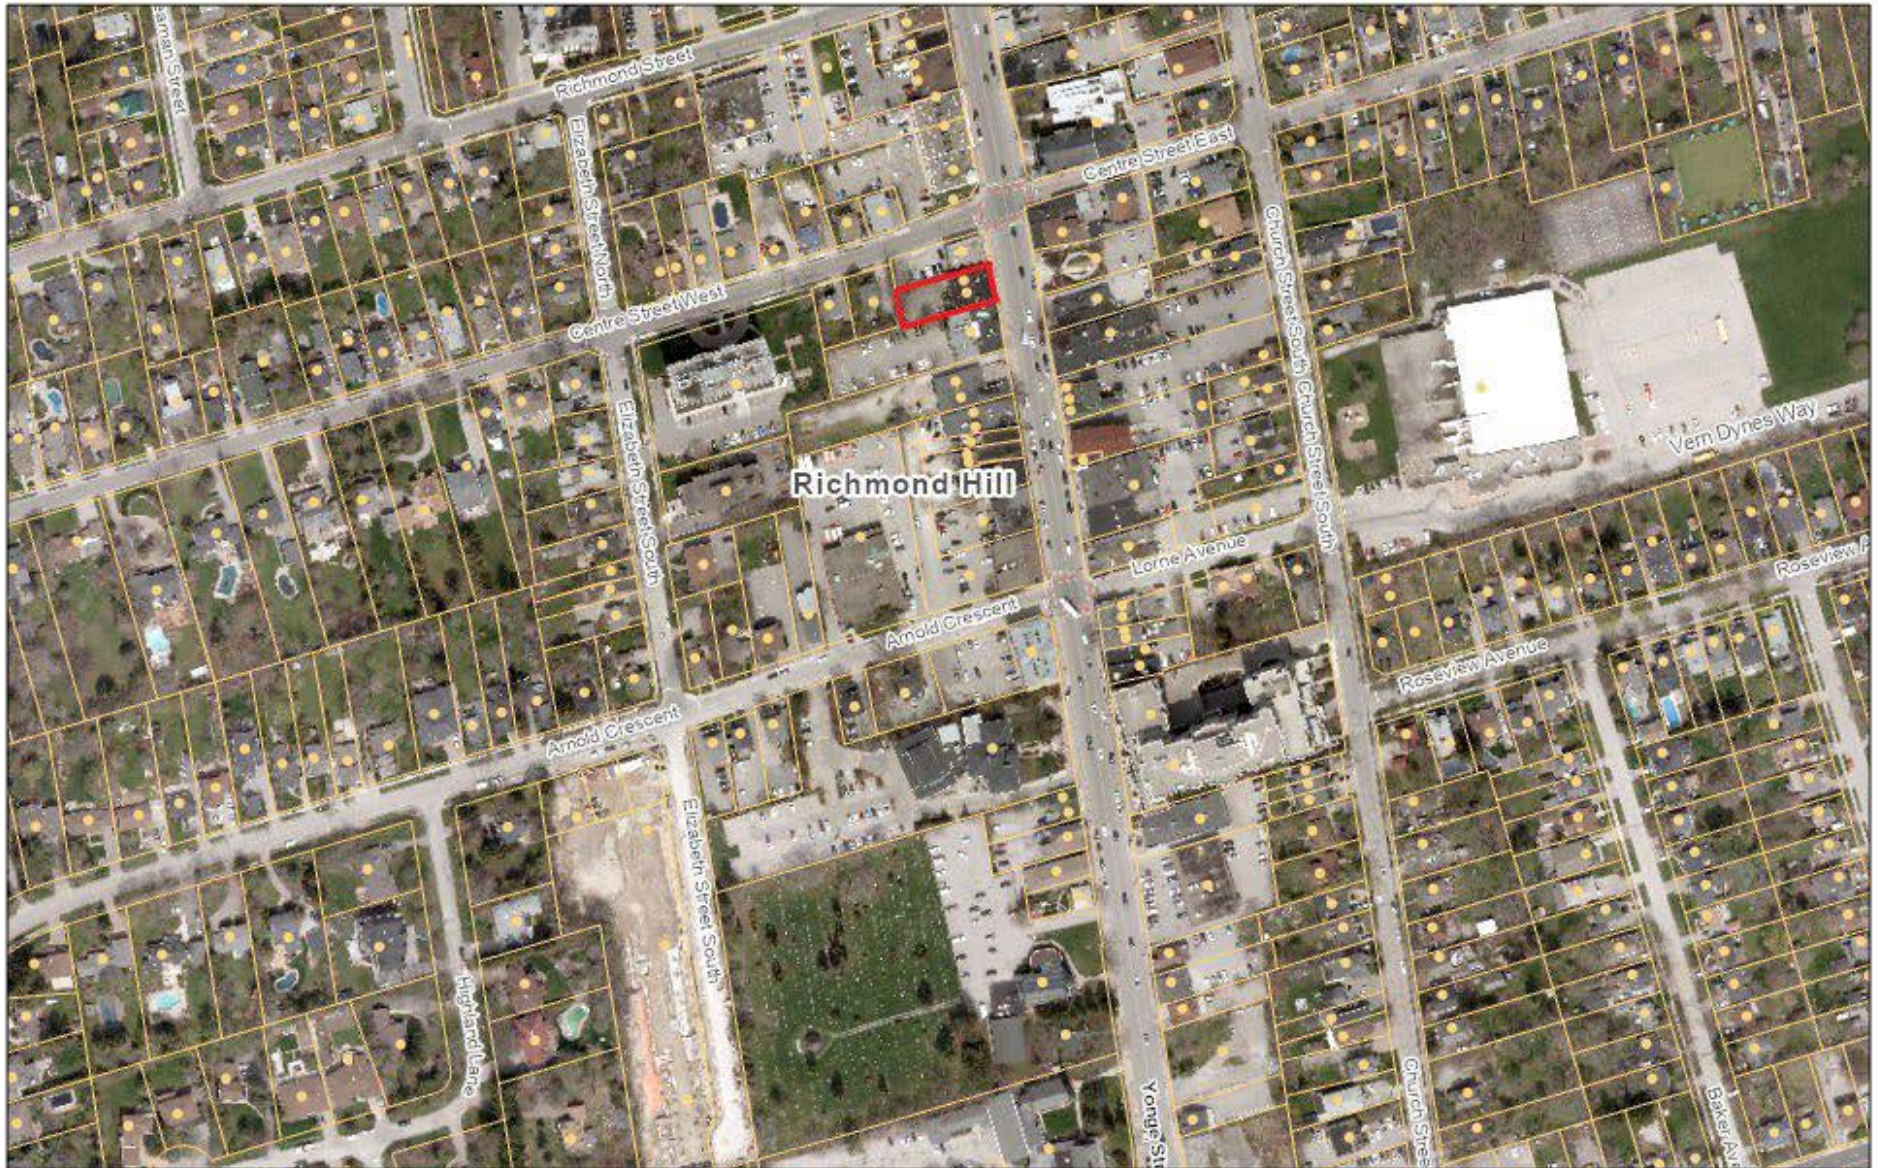

Appendix B to SRPBS.23.042

Appendix B - Location Map of 10176-10178 Yonge St

10/20/2023, 1:45:41 PM

Image

	Green: Green		Parcels		Address Point
	Red: Red		Blue: Blue		Road Segments

RH Staff

Disclaimer: The City of Richmond Hill disclaims any responsibility for content, accuracy, currency or completeness. This is not a plan of survey.