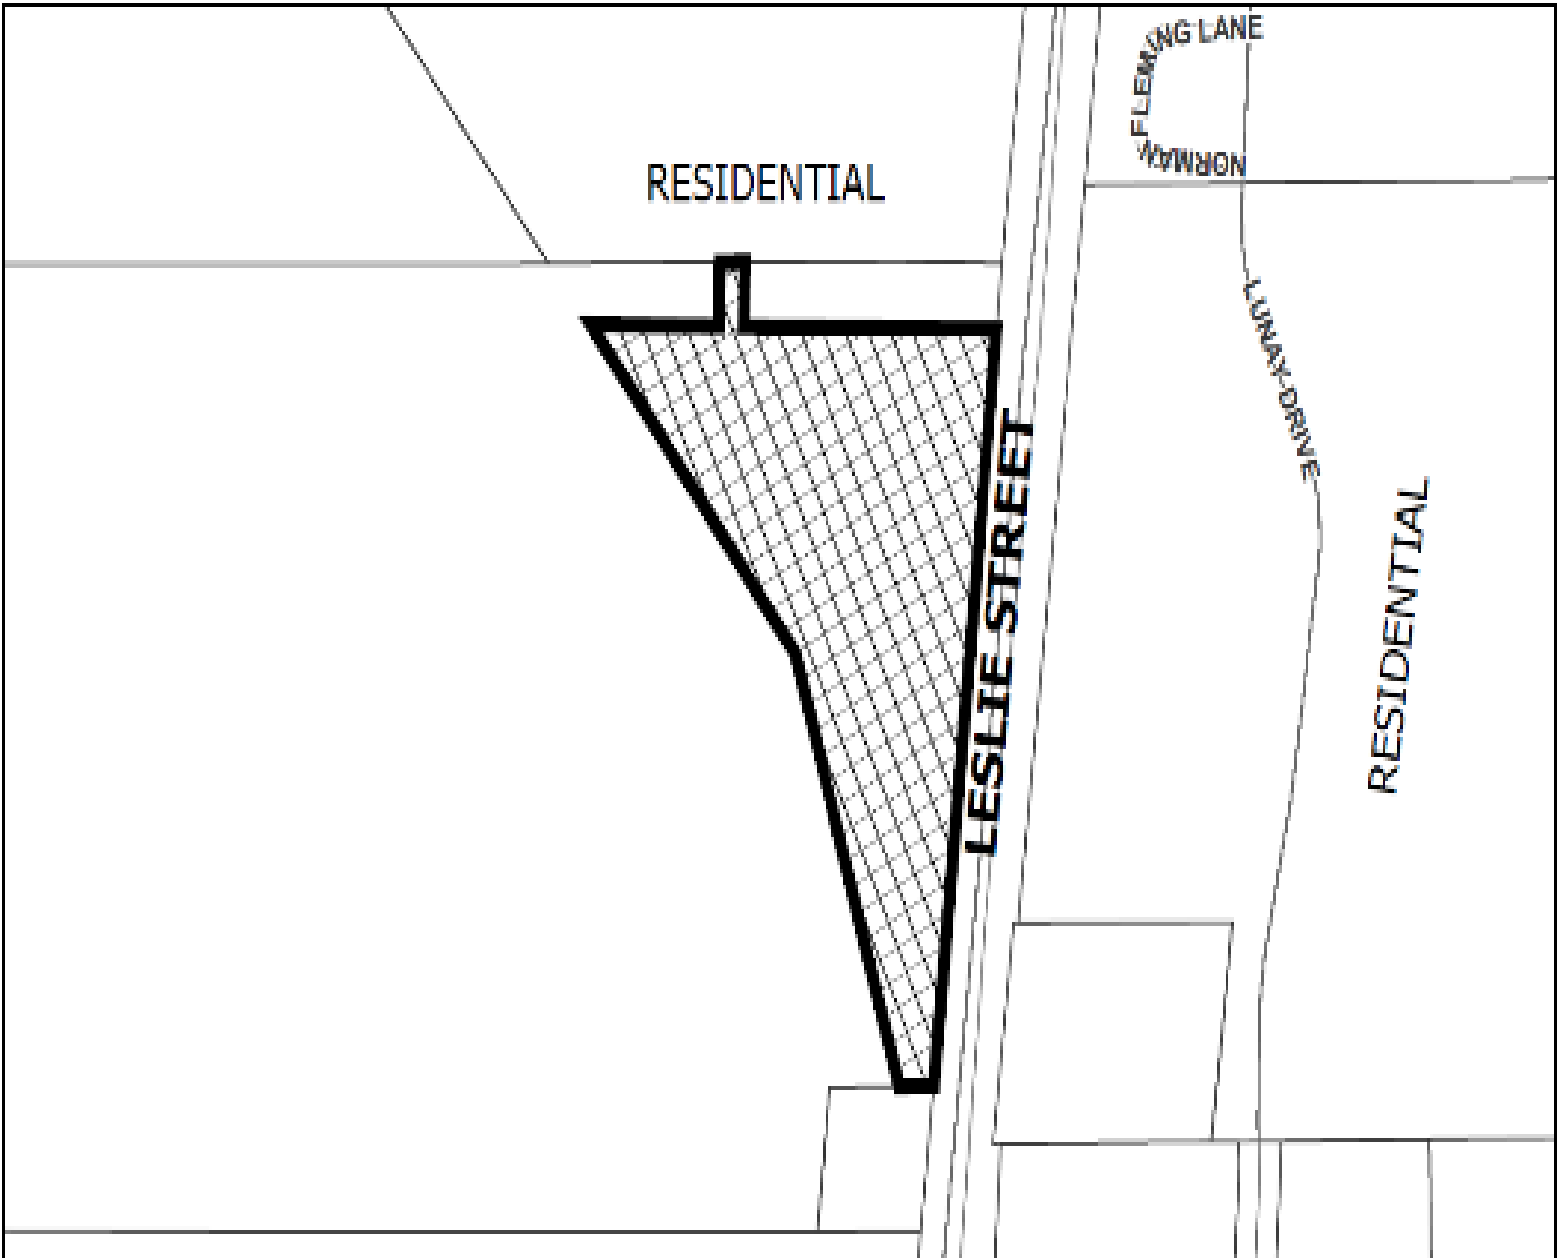

MAP 2 - NEIGHBOURHOOD CONTEXT

Legend

Subject Lands

11280 LESLIE STREET

FC/SD SRPBS.23.024

REVISED: FEBRUARY 2023

CITY OF RICHMOND HILL
PLANNING AND BUILDING
SERVICES DEPARTMENT