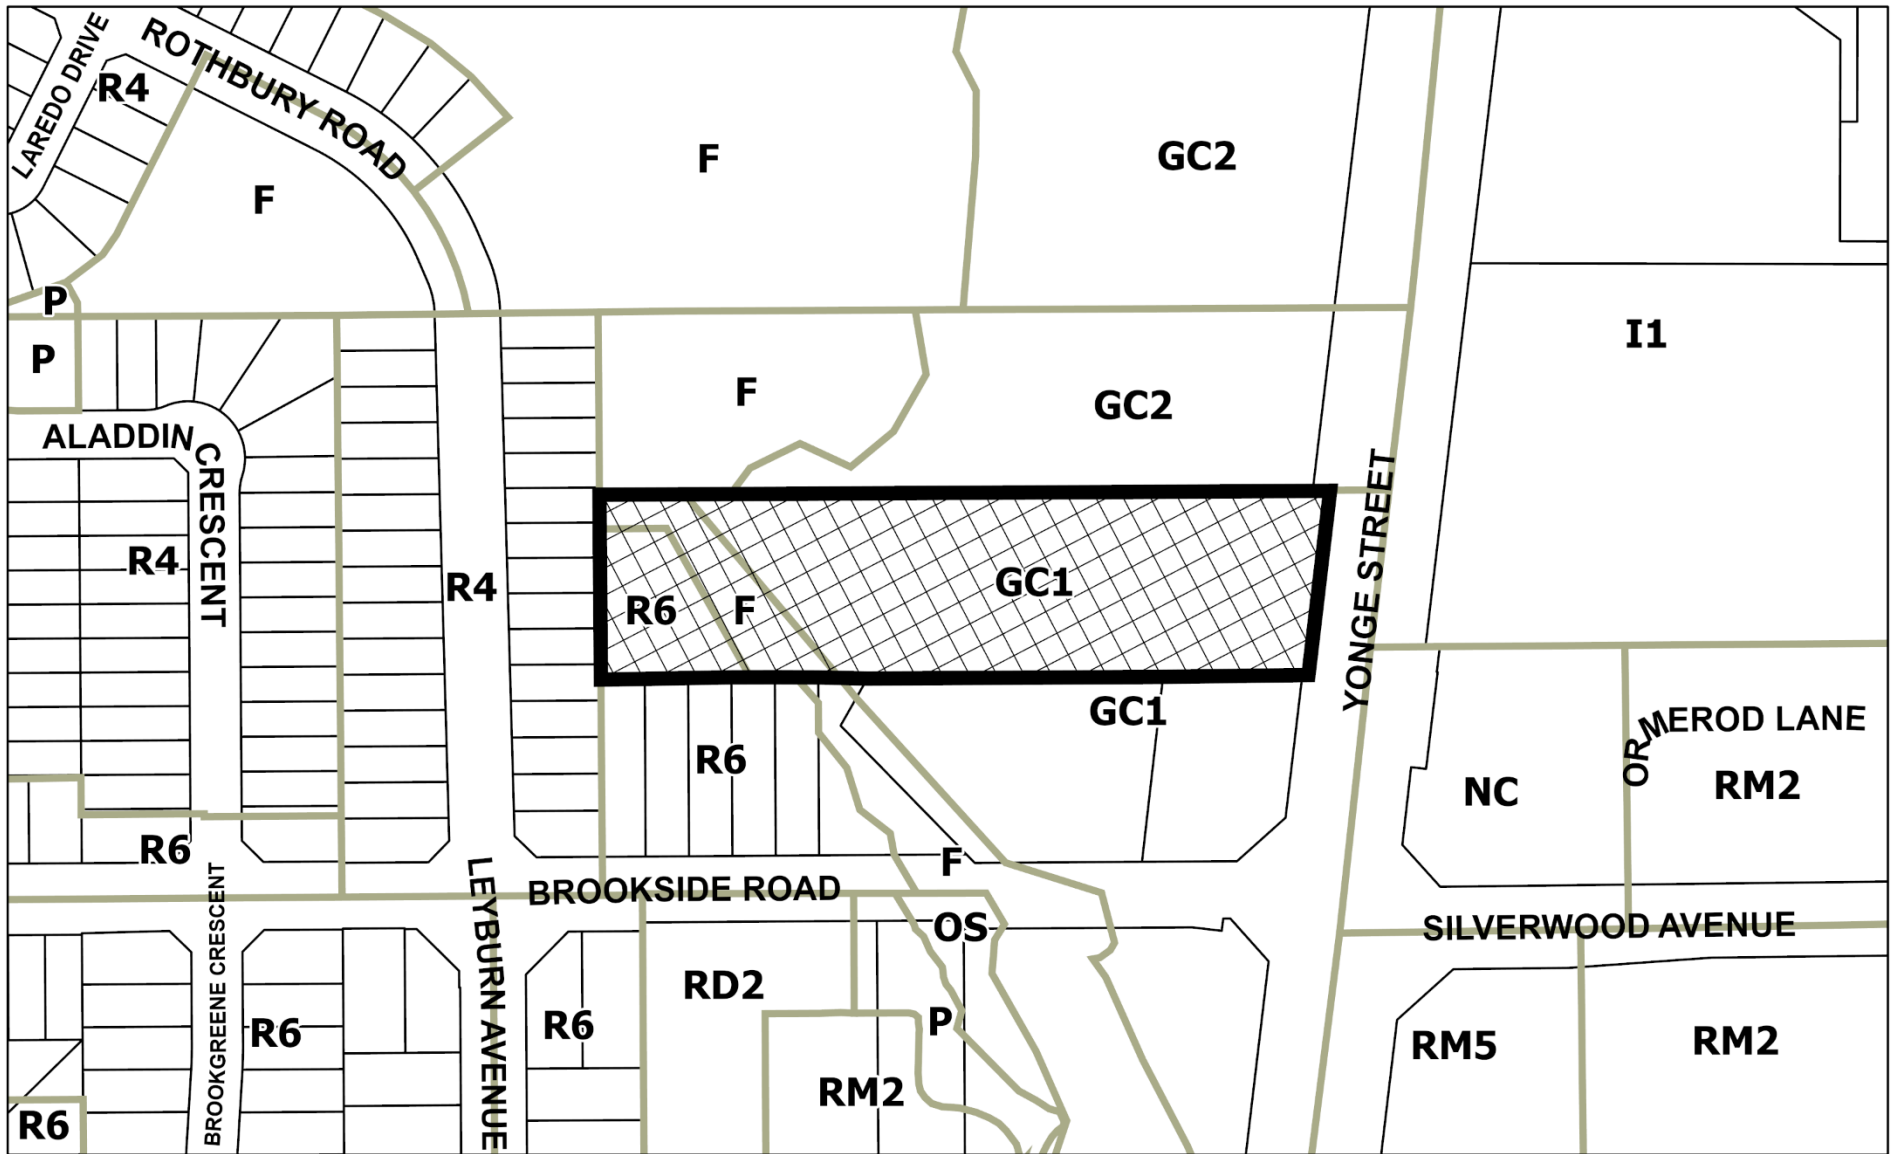

MAP 3 - EXISTING ZONING

Legend

Subject Lands

11160 Yonge Street

JH/AB SRPBS.23.040

BLOCK 16 File NO. D01-20013 and D02-20025

CITY OF RICHMOND HILL
PLANNING AND BUILDING SERVICES
DEPARTMENT