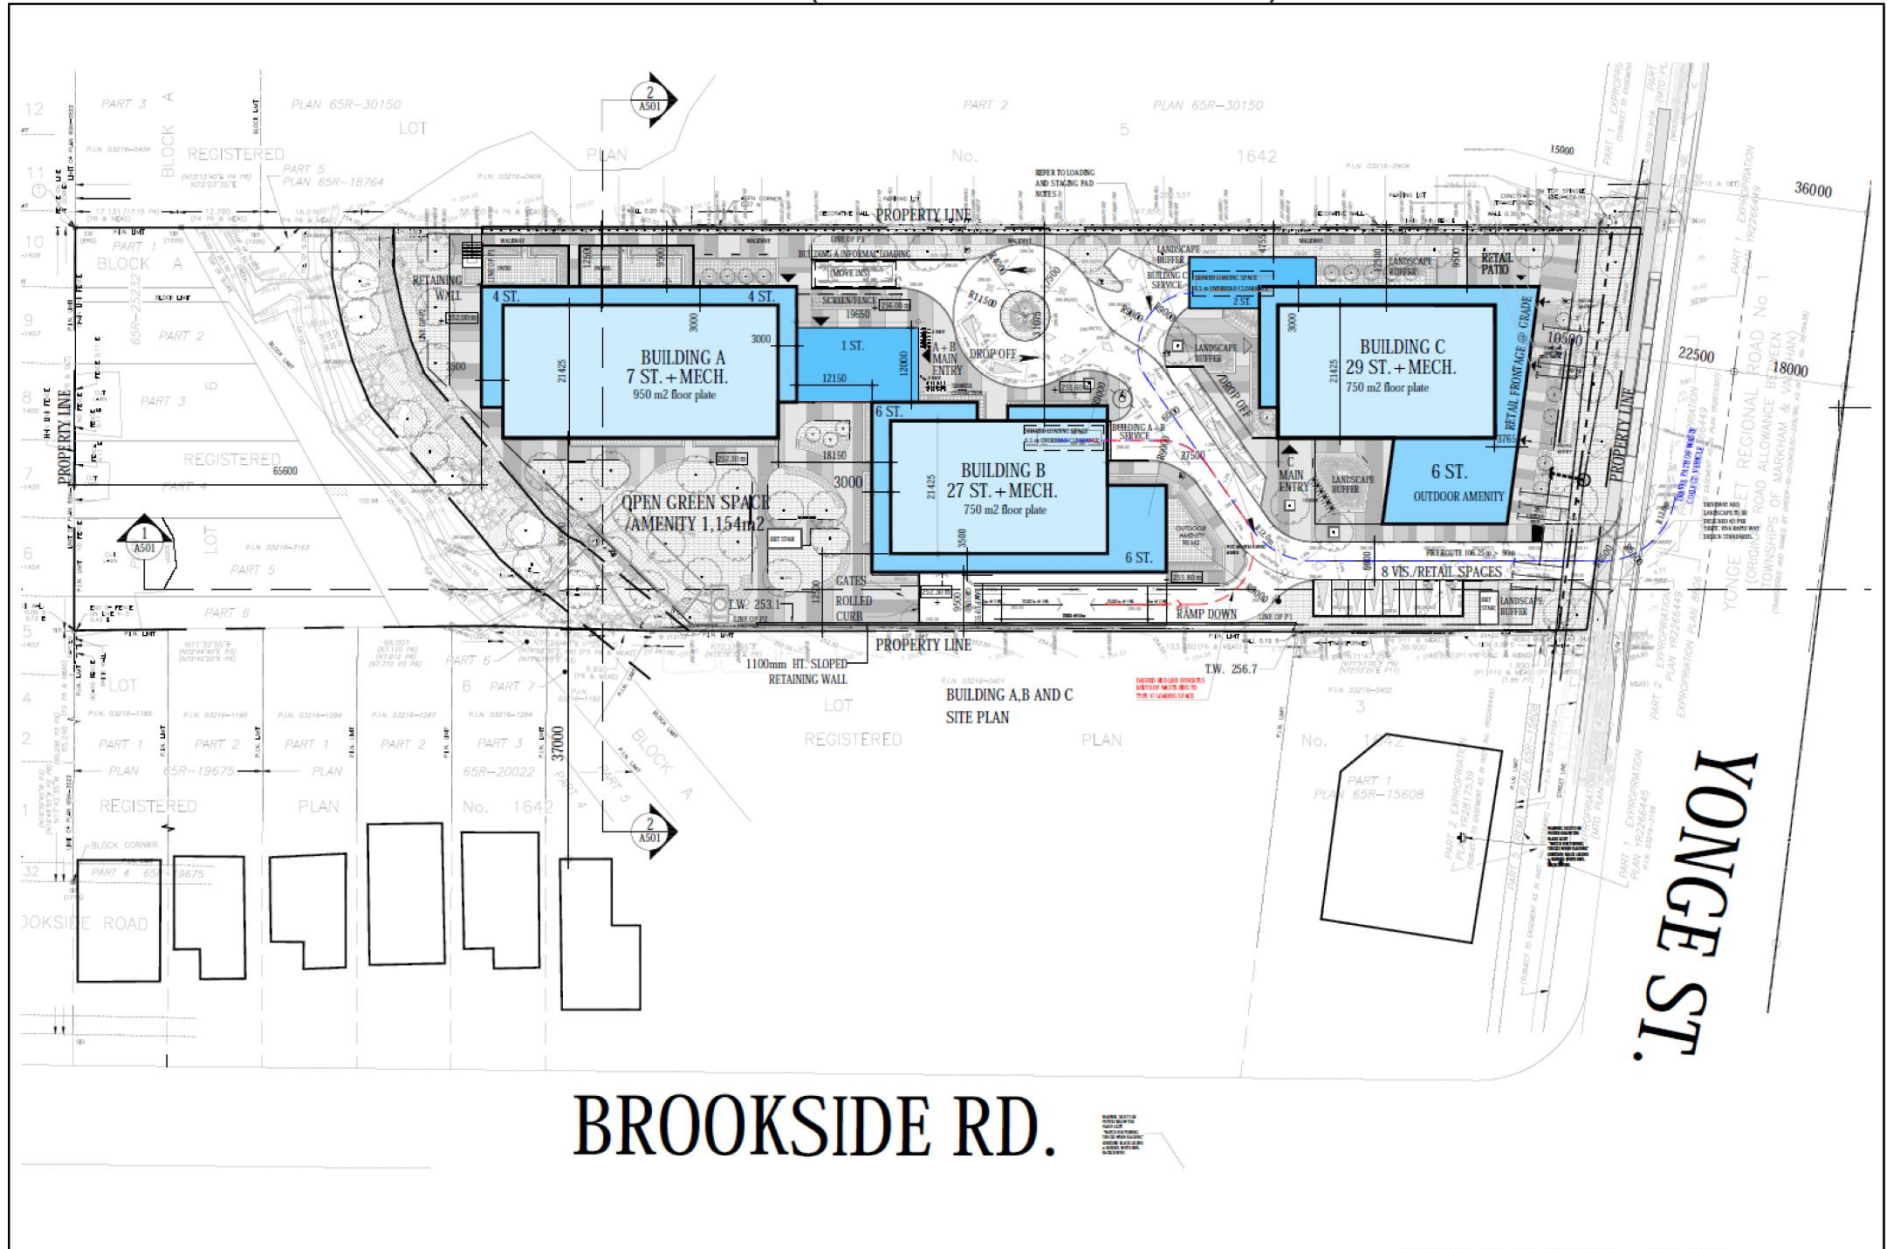

MAP 5 - REVISED SITE PLAN (DECEMBER 2021)

BROOKSIDE RD.

YONGE ST.

11160 Yonge Street

JH/AB SRPBS.23.040

BLOCK 16 File NO. D01-20013 and D02-20025

**CITY OF RICHMOND HILL
PLANNING AND BUILDING SERVICES
DEPARTMENT**