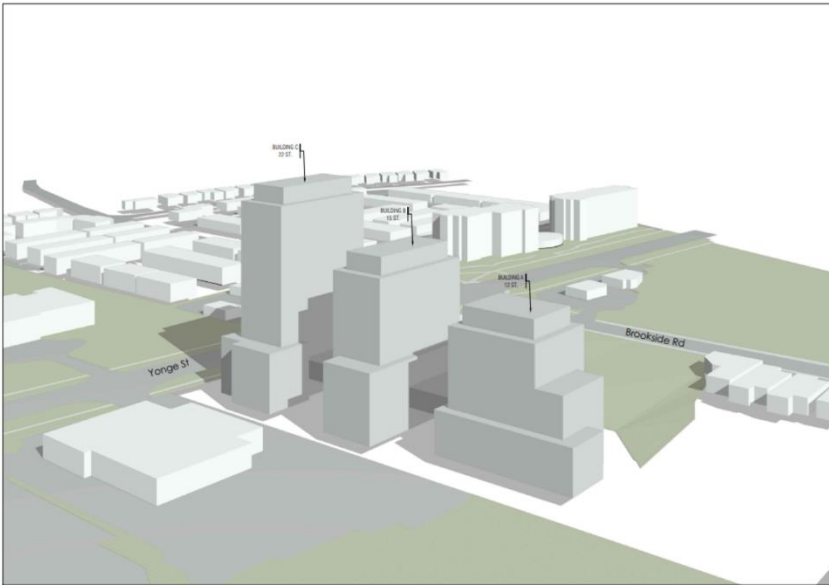

# MAP 7 - REVISED 3D RENDERINGS

1160 Yonge Street  
JH/AB SRPBS.23.040

BLOCK 16 File NO. D01-20013 and D02-20025

CITY OF RICHMOND HILL  
PLANNING AND BUILDING SERVICES  
DEPARTMENT