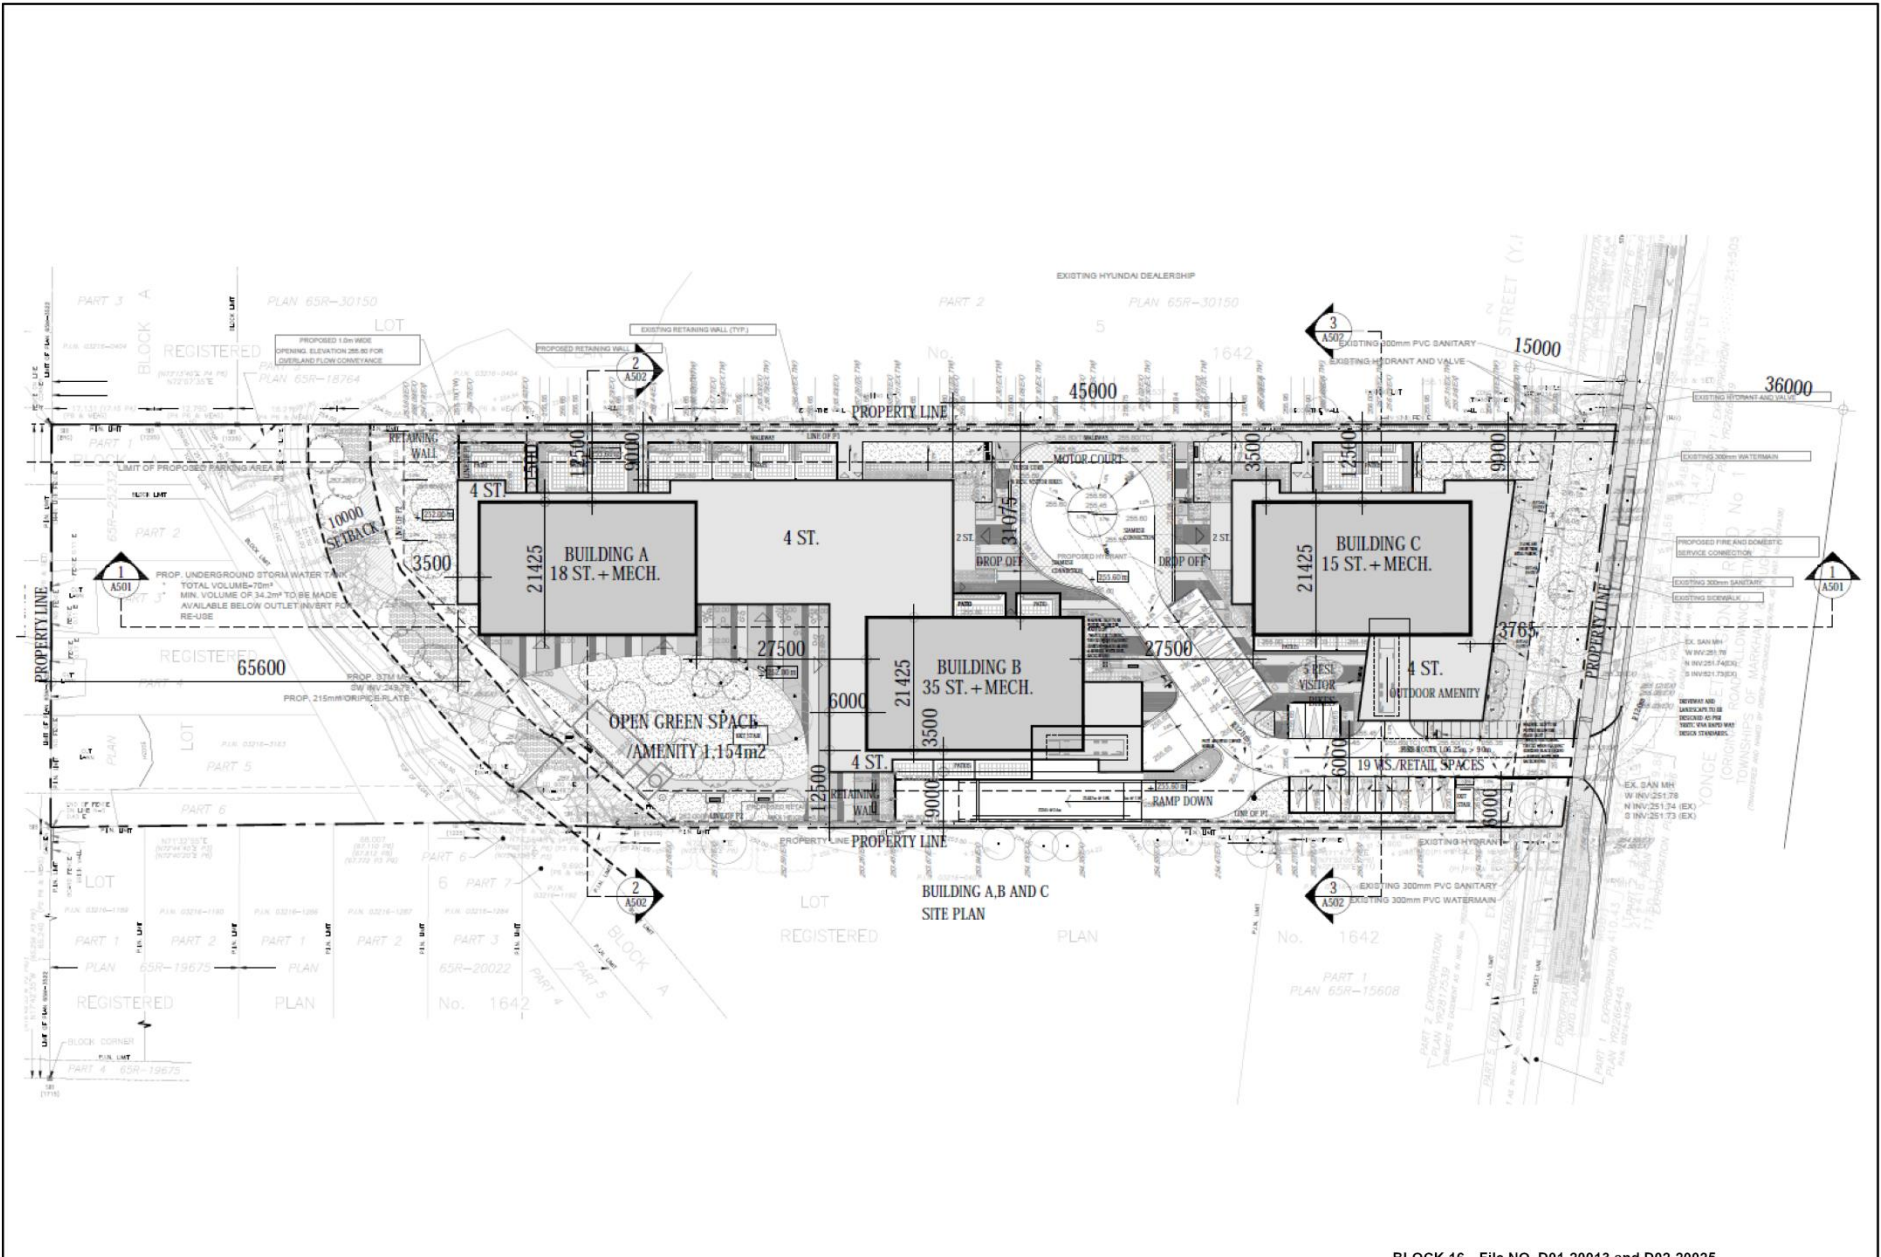

MAP 4 - ORIGINAL SITE PLAN

11160 Yonge Street

JH/AB SRPBS.23.040

BLOCK 16 File NO. D01-20013 and D02-20025

**CITY OF RICHMOND HILL
PLANNING AND BUILDING SERVICES
DEPARTMENT**