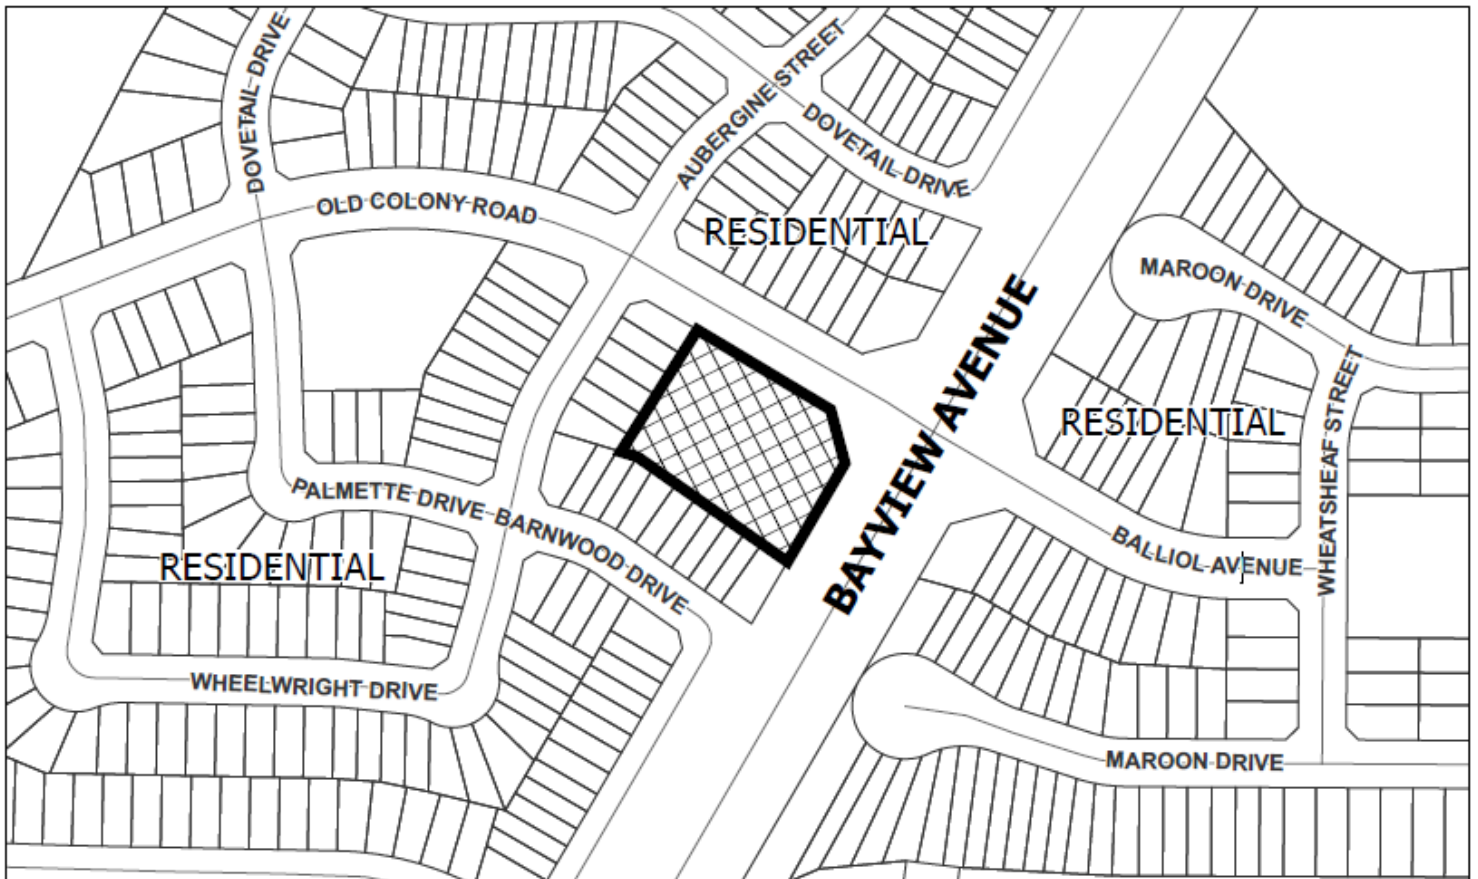

# MAP 2 - NEIGHBOURHOOD CONTEXT

### Legend

Subject Lands

12600 Bayview Ave.  
FC/SD SRPBS.24.005

BLOCK 7 File No. AA-23-0016

CITY OF RICHMOND HILL  
PLANNING AND BUILDING  
SERVICES DEPARTMENT