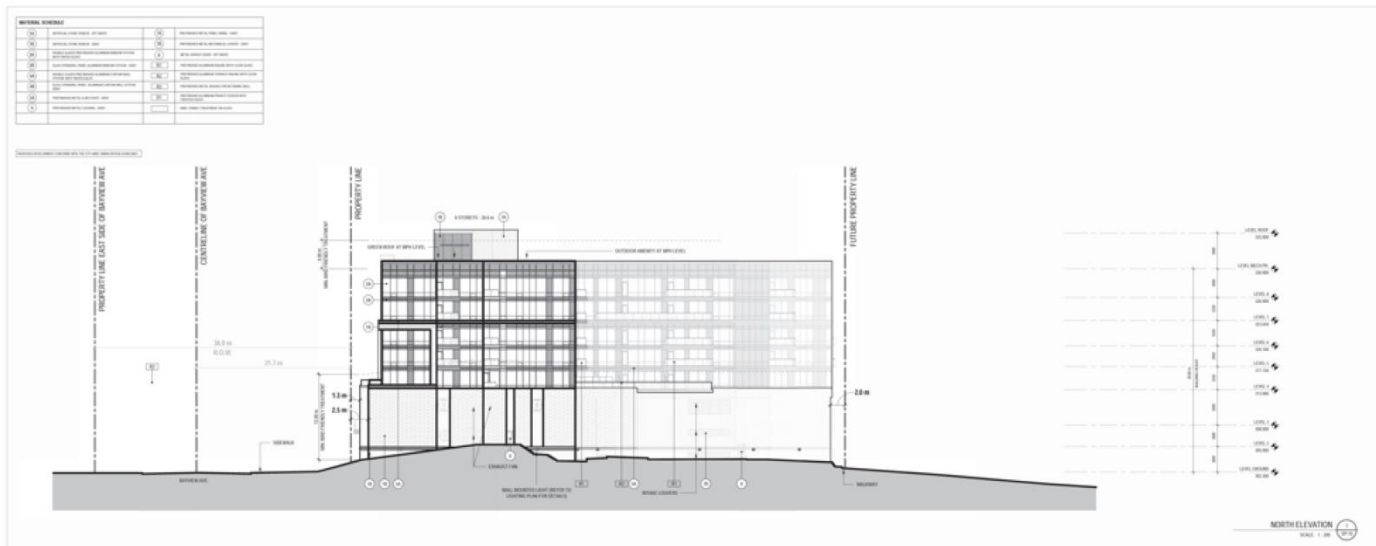

MAP 7 - PROPOSED NORTH AND SOUTH ELEVATION PLANS

13572 and 13586 Bayview Avenue

SRPBS.24.006

BLOCK 2 File NO. OPA-23-0009 and D02-20009

CITY OF RICHMOND HILL
PLANNING AND BUILDING SERVICES
DEPARTMENT