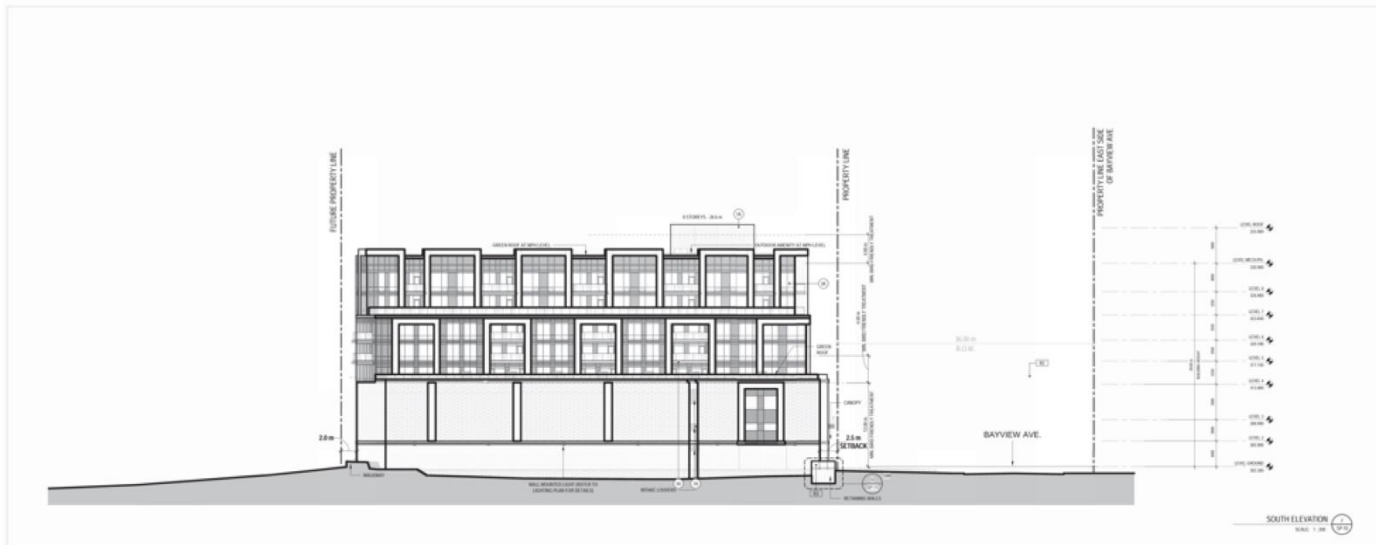

MAP 7 - PROPOSED NORTH AND SOUTH ELEVATION PLANS

13572 and 13586 Bayview Avenue

SRPBS.24.006

BLOCK 2 File NO. OPA-23-0009 and D02-20009

CITY OF RICHMOND HILL
PLANNING AND BUILDING SERVICES
DEPARTMENT